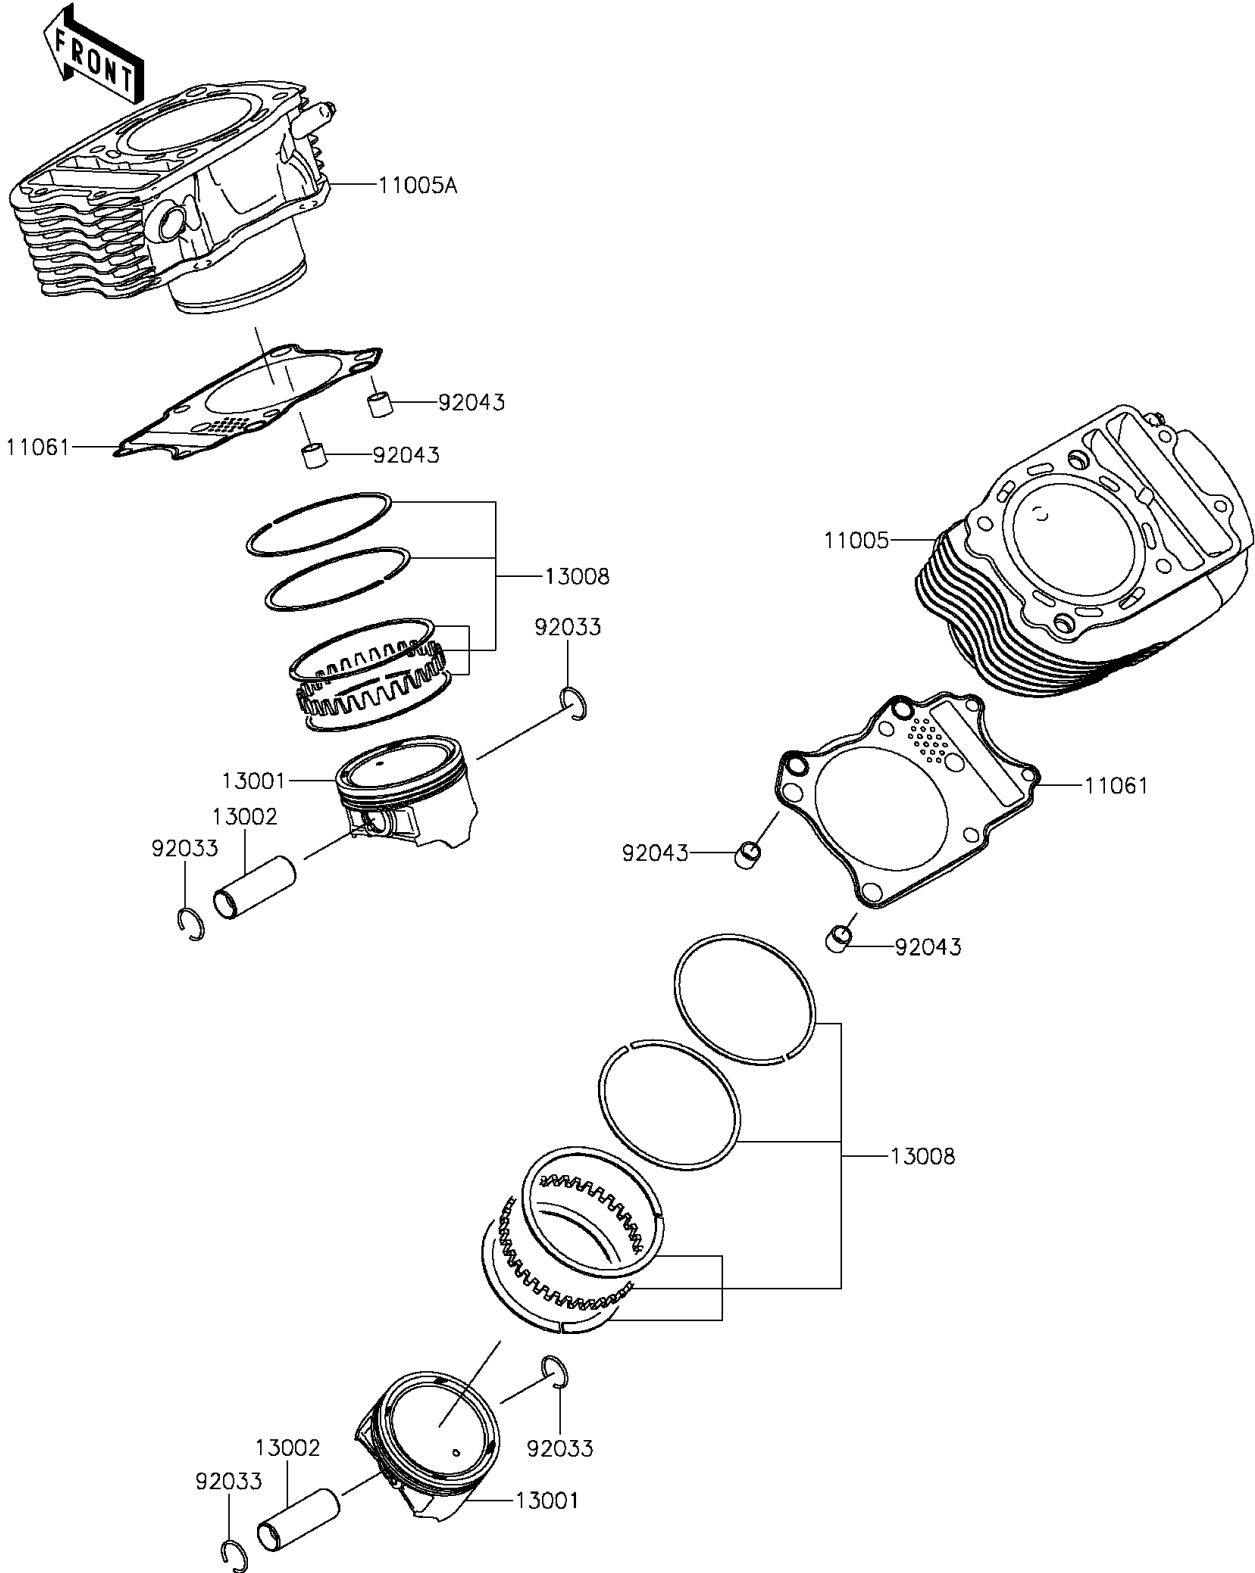

2012 VULCAN® 900 CUSTOM PARTS DIAGRAM

Cylinder/Piston(s)

E1120

2012 VULCAN® 900 CUSTOM PARTS LIST

Cylinder/Piston(s)

ITEM NAME	PART NUMBER	QUANTITY
CYLINDER-ENGINE,RR (Ref # 11005)	11005-0062	1
CYLINDER-ENGINE,FR (Ref # 11005A)	11005-0085	1
GASKET,CYLINDER BASE (Ref # 11061)	11061-0284	2
PISTON-ENGINE (Ref # 13001)	13001-0067	2
PIN-PISTON (Ref # 13002)	13002-0011	2
RING-SET-PISTON (Ref # 13008)	13008-0021	2
RING-SNAP (Ref # 92033)	92033-1188	4
PIN,11X14X12.3 (Ref # 92043)	92043-1266	4