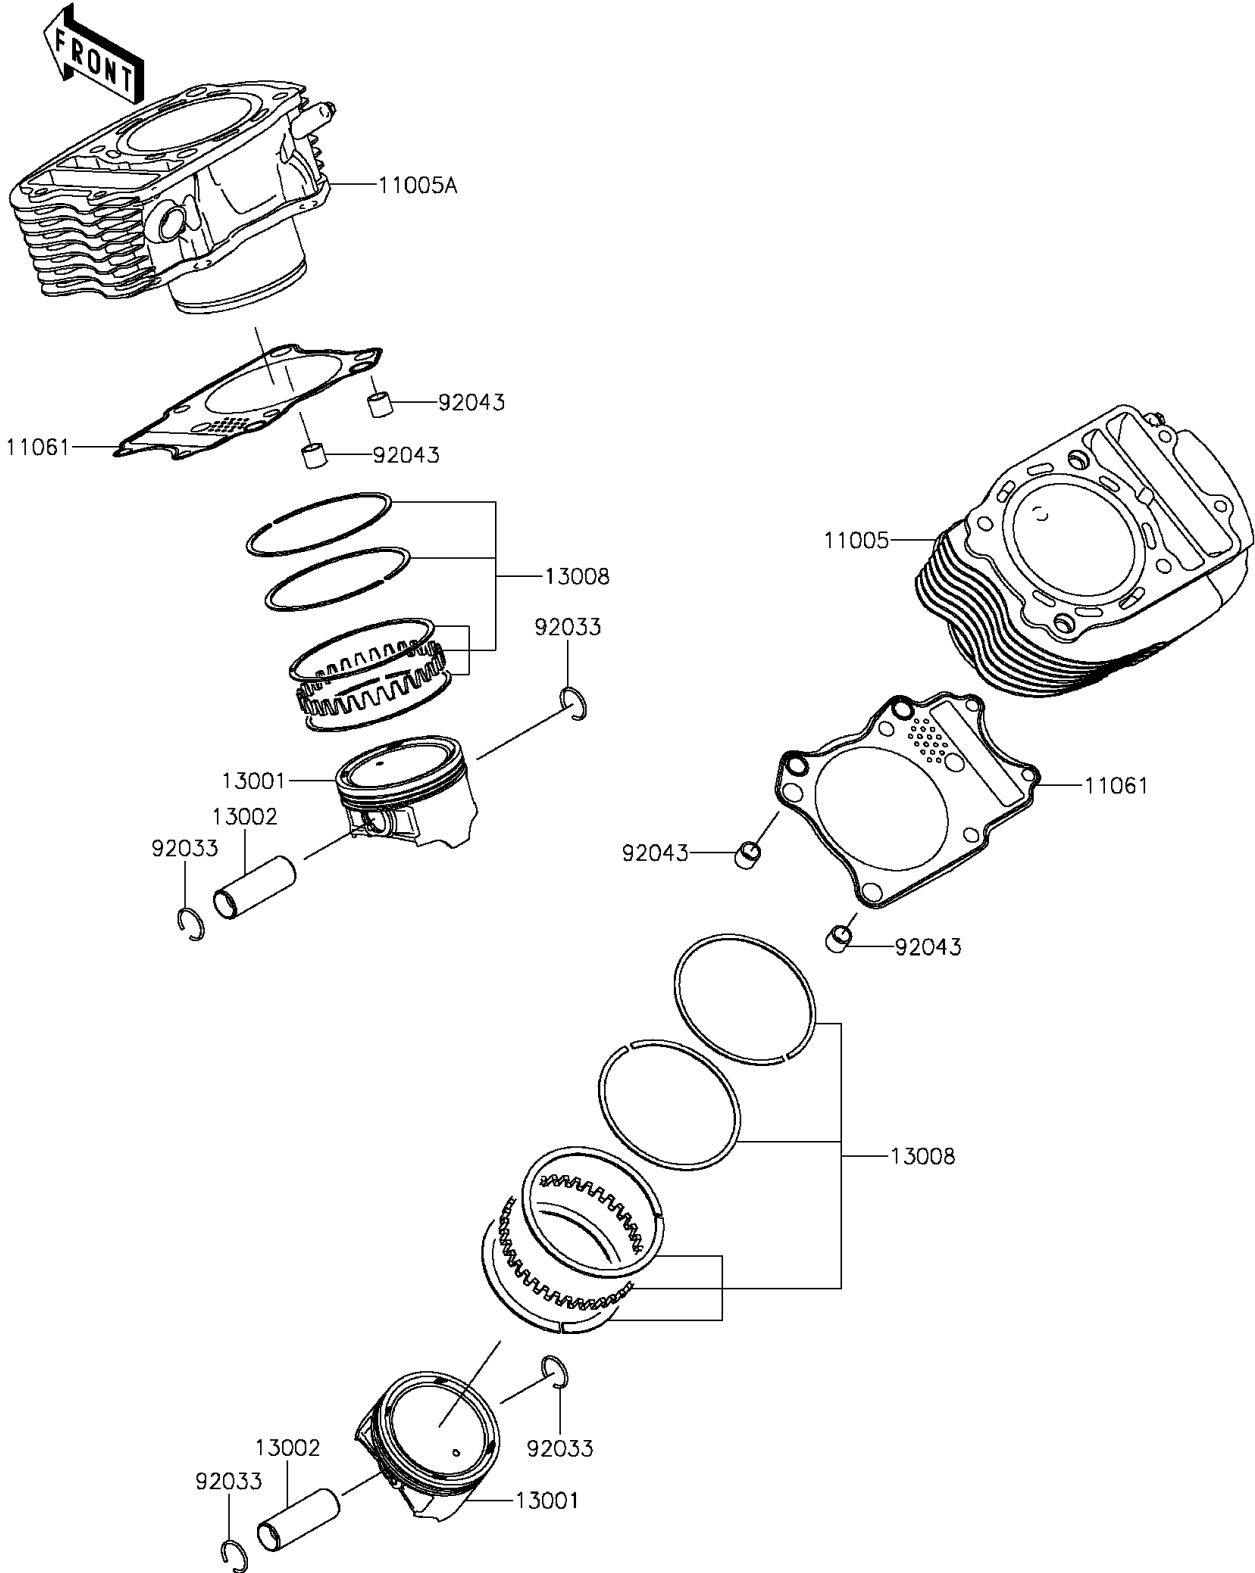

2014 VULCAN® 900 CUSTOM PARTS DIAGRAM

Cylinder/Piston(s)

E1120

2014 VULCAN® 900 CUSTOM PARTS LIST

Cylinder/Piston(s)

ITEM NAME	PART NUMBER	QUANTITY
CYLINDER-ENGINE,RR (Ref # 11005)	11005-0062	1
CYLINDER-ENGINE,FR (Ref # 11005A)	11005-0085	1
GASKET,CYLINDER BASE (Ref # 11061)	11061-0284	2
PISTON-ENGINE (Ref # 13001)	13001-0067	2
PIN-PISTON (Ref # 13002)	13002-0011	2
RING-SET-PISTON (Ref # 13008)	13008-0021	2
RING-SNAP (Ref # 92033)	92033-1188	4
PIN,11X14X12.3 (Ref # 92043)	92043-1266	4