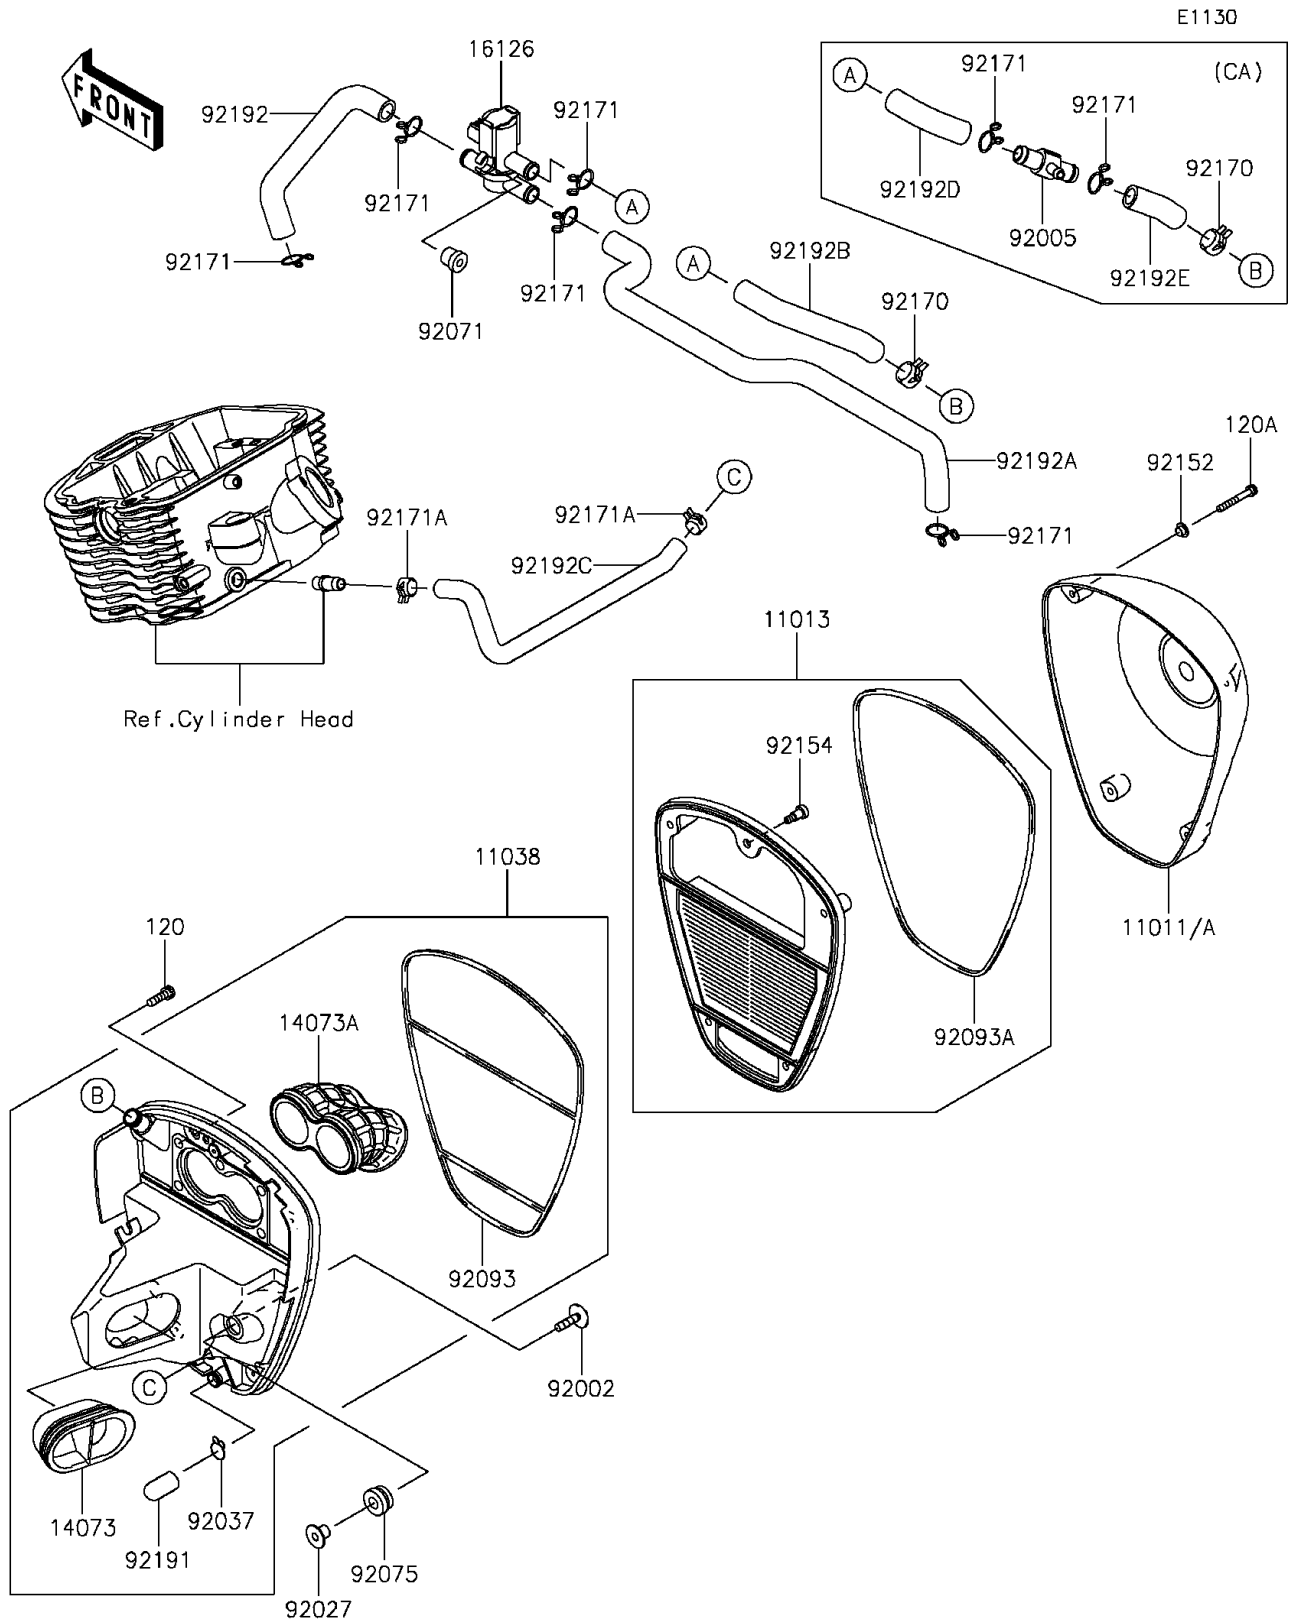

2012 VULCAN® 900 CUSTOM PARTS DIAGRAM

Air Cleaner

2012 VULCAN® 900 CUSTOM PARTS LIST

Air Cleaner

ITEM NAME	PART NUMBER	QUANTITY
BOLT-SOCKET,6X18 (Ref # 120)	120CA0618	5
BOLT-SOCKET,5X35 (Ref # 120A)	120CC0535	4
CASE-AIR FILTER (Ref # 11011)	11011-0080	1
ELEMENT-AIR FILTER (Ref # 11013)	11013-0015	1
CASE-ASSY-AIR FILTER (Ref # 11038)	11038-0015	1
DUCT,INTAKE (Ref # 14073)	14073-0103	1
DUCT,THROTTLE BODY (Ref # 14073A)	14073-0104	1
VALVE,AIR SWITCHING (Ref # 16126)	16126-1437	1
BOLT,6X25 (Ref # 92002)	92002-1135	2
COLLAR,L=12 (Ref # 92027)	92027-1062	2
CLAMP,14.5MM (Ref # 92037)	92037-1900	1
GROMMET (Ref # 92071)	92071-0026	1
DAMPER,RUBBER (Ref # 92075)	92075-1123	2
SEAL (Ref # 92093)	92093-0054	1
SEAL (Ref # 92093A)	92093-0057	1
COLLAR (Ref # 92152)	92152-0451	4
BOLT,SOCKET,5X16.5 (Ref # 92154)	92154-0120	1
CLAMP (Ref # 92170)	92170-1989	1
CLAMP (Ref # 92171A)	92171-1441	2
TUBE (Ref # 92191)	92191-1704	1
TUBE,ASV-FR HEAD (Ref # 92192)	92192-0266	1
TUBE,ASV-RR HEAD (Ref # 92192A)	92192-0267	1
TUBE,BLOWBY (Ref # 92192C)	92192-0269	1
FITTING (Ref # 92005)	92005-0054	1
CLAMP (Ref # 92171)	92171-0790	5
CLAMP (Ref # 92171)	92171-0790	7
TUBE,A/C-ASV (Ref # 92192B)	92192-0268	1
TUBE,ASV-FITTING (Ref # 92192D)	92192-0345	1
TUBE,A/C-FITTING (Ref # 92192E)	92192-0510	1