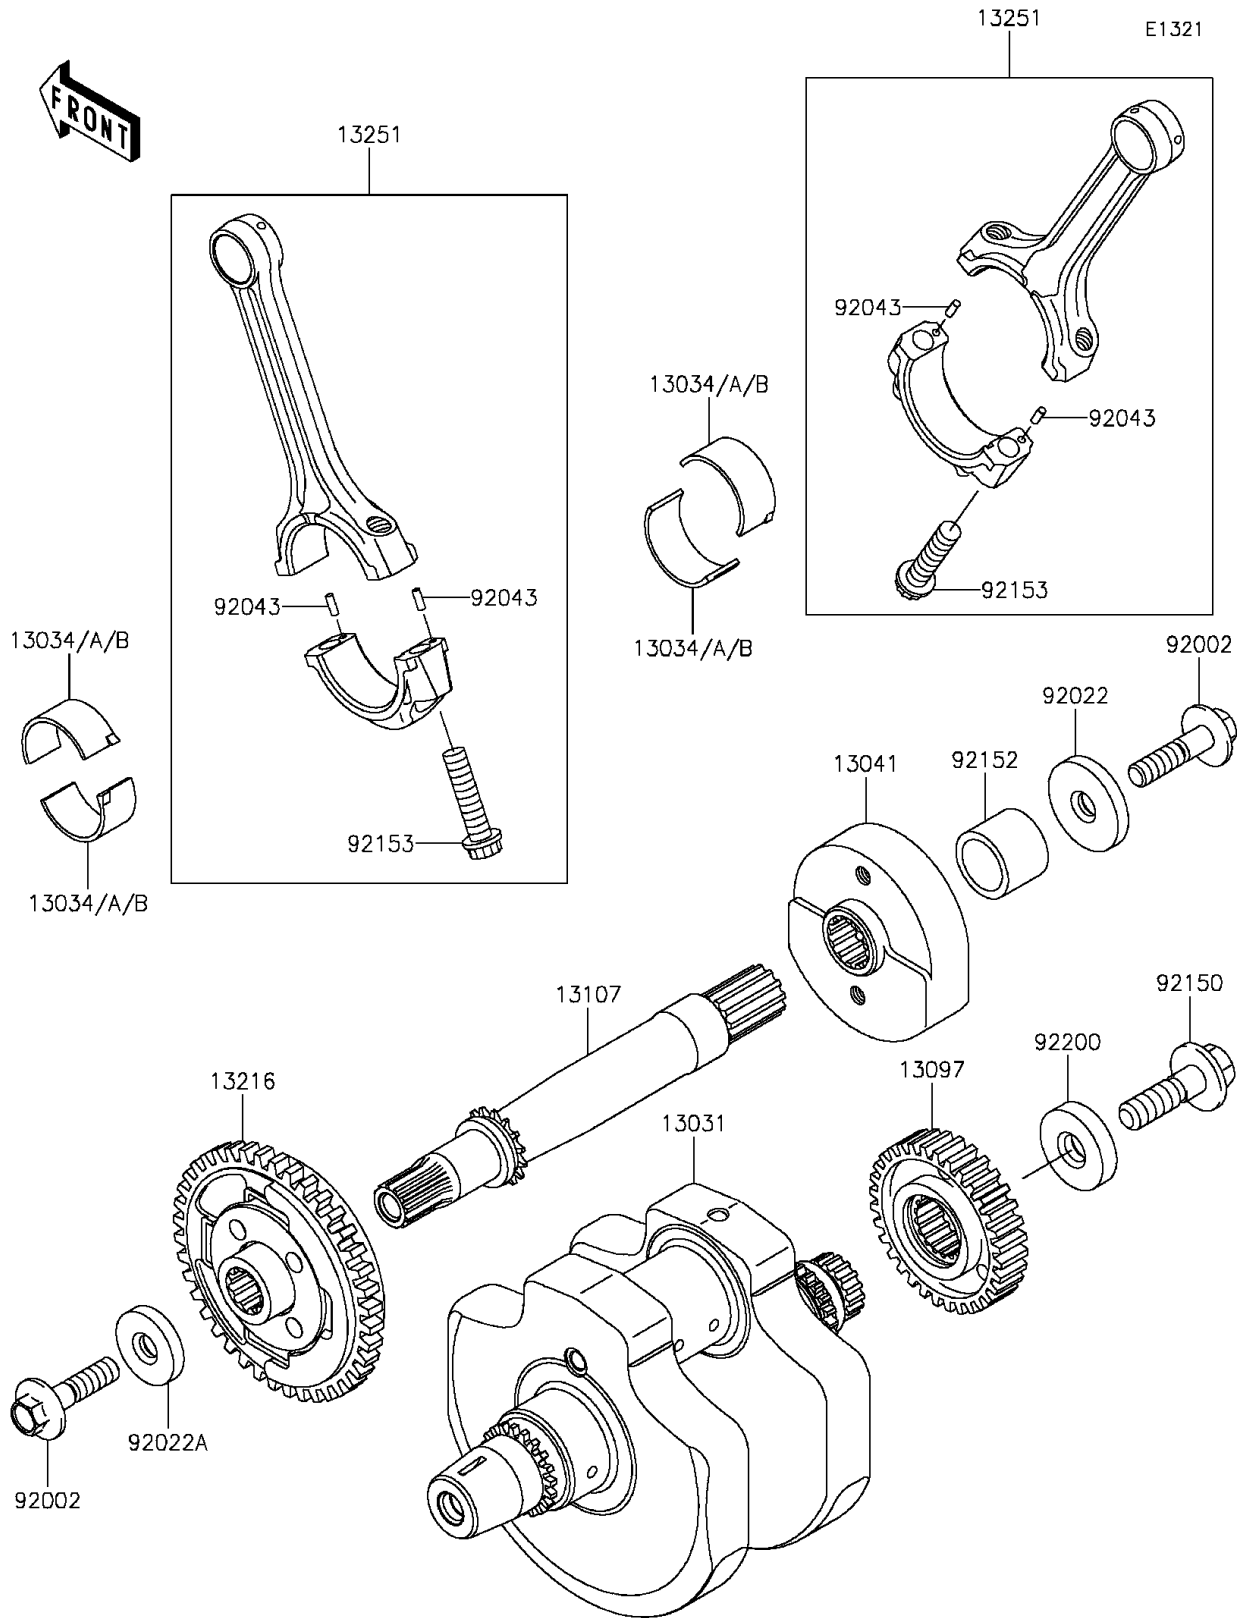

2012 VULCAN® 900 CUSTOM PARTS DIAGRAM

Crankshaft

2012 VULCAN® 900 CUSTOM PARTS LIST

Crankshaft

ITEM NAME	PART NUMBER	QUANTITY
CRANKSHAFT-COMP (Ref # 13031)	13031-0058	1
METAL,CONNECTING ROD,BLUE (Ref # 13034)	13034-1057	AR
METAL,CONNECTING ROD,BLACK (Ref # 13034A)	13034-1058	AR
METAL,CONNECTING ROD,BROWN (Ref # 13034B)	13034-1059	AR
BALANCER,RH (Ref # 13041)	13041-0009	1
GEAR-PRIMARY SPUR,38T (Ref # 13097)	13097-0050	1
SHAFT,BALANCER (Ref # 13107)	13107-0115	1
GEAR-COMP,BALANCER,LH (Ref # 13216)	13216-0016	1
ROD-ASSY-CONNECTING,J (Ref # 13251)	13251-0016-JJ	2
BOLT,FLANGED,10X40 (Ref # 92002)	92002-1296	2
WASHER,10X40X6 (Ref # 92022)	92022-1905	1
WASHER,10X33X6 (Ref # 92022A)	92022-1906	1
PIN,3X8.5 (Ref # 92043)	92043-0033	4
BOLT,12X40 (Ref # 92150)	92150-1717	1
COLLAR,23X30X23 (Ref # 92152)	92152-0358	1
BOLT,CON-ROD,9X38 (Ref # 92153)	92153-1330	4
WASHER,12X36X8 (Ref # 92200)	92200-1249	1