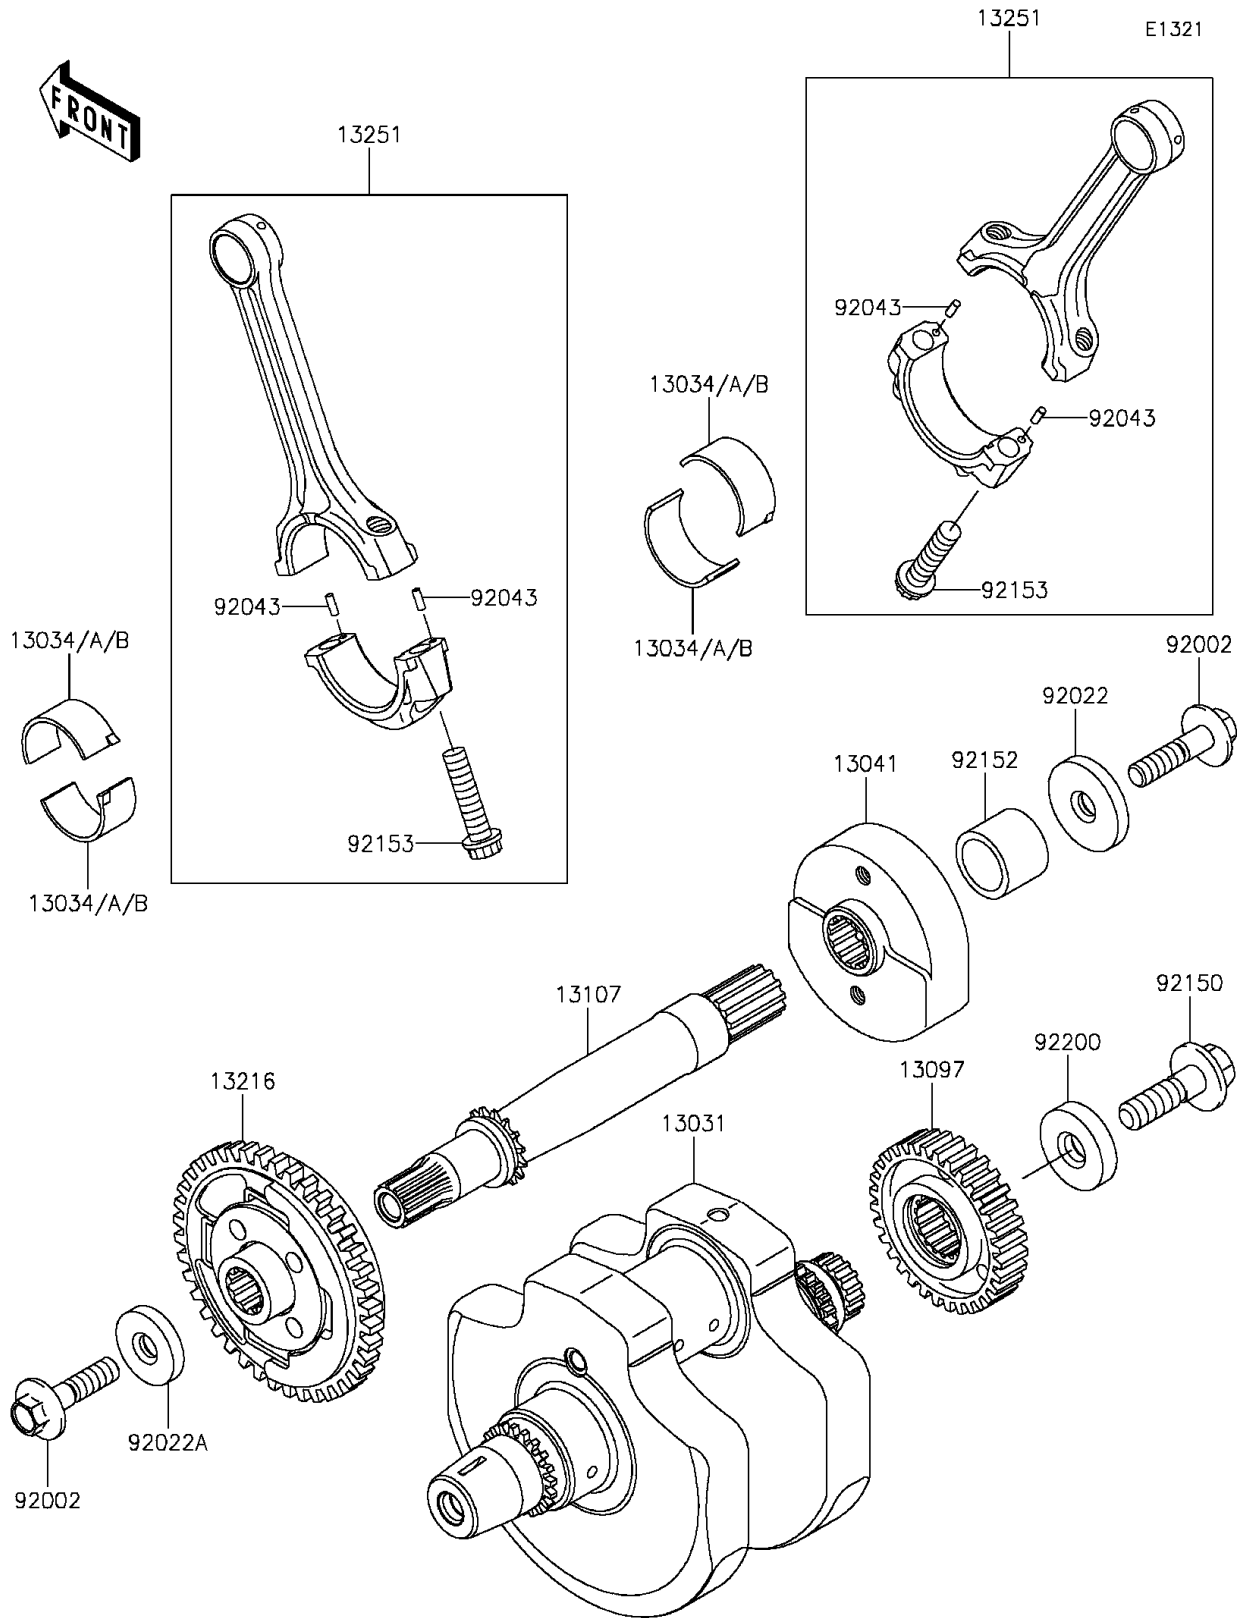

# 2012 VULCAN® 900 CUSTOM PARTS DIAGRAM

Crankshaft

## 2012 VULCAN® 900 CUSTOM PARTS LIST

### Crankshaft

ITEM NAME	PART NUMBER	QUANTITY
CRANKSHAFT-COMP (Ref # 13031)	13031-0058	1
METAL,CONNECTING ROD,BLUE (Ref # 13034)	13034-1057	AR
METAL,CONNECTING ROD,BLACK (Ref # 13034A)	13034-1058	AR
METAL,CONNECTING ROD,BROWN (Ref # 13034B)	13034-1059	AR
BALANCER,RH (Ref # 13041)	13041-0009	1
GEAR-PRIMARY SPUR,38T (Ref # 13097)	13097-0050	1
SHAFT,BALANCER (Ref # 13107)	13107-0115	1
GEAR-COMP,BALANCER,LH (Ref # 13216)	13216-0016	1
ROD-ASSY-CONNECTING,J (Ref # 13251)	13251-0016-JJ	2
BOLT,FLANGED,10X40 (Ref # 92002)	92002-1296	2
WASHER,10X40X6 (Ref # 92022)	92022-1905	1
WASHER,10X33X6 (Ref # 92022A)	92022-1906	1
PIN,3X8.5 (Ref # 92043)	92043-0033	4
BOLT,12X40 (Ref # 92150)	92150-1717	1
COLLAR,23X30X23 (Ref # 92152)	92152-0358	1
BOLT,CON-ROD,9X38 (Ref # 92153)	92153-1330	4
WASHER,12X36X8 (Ref # 92200)	92200-1249	1