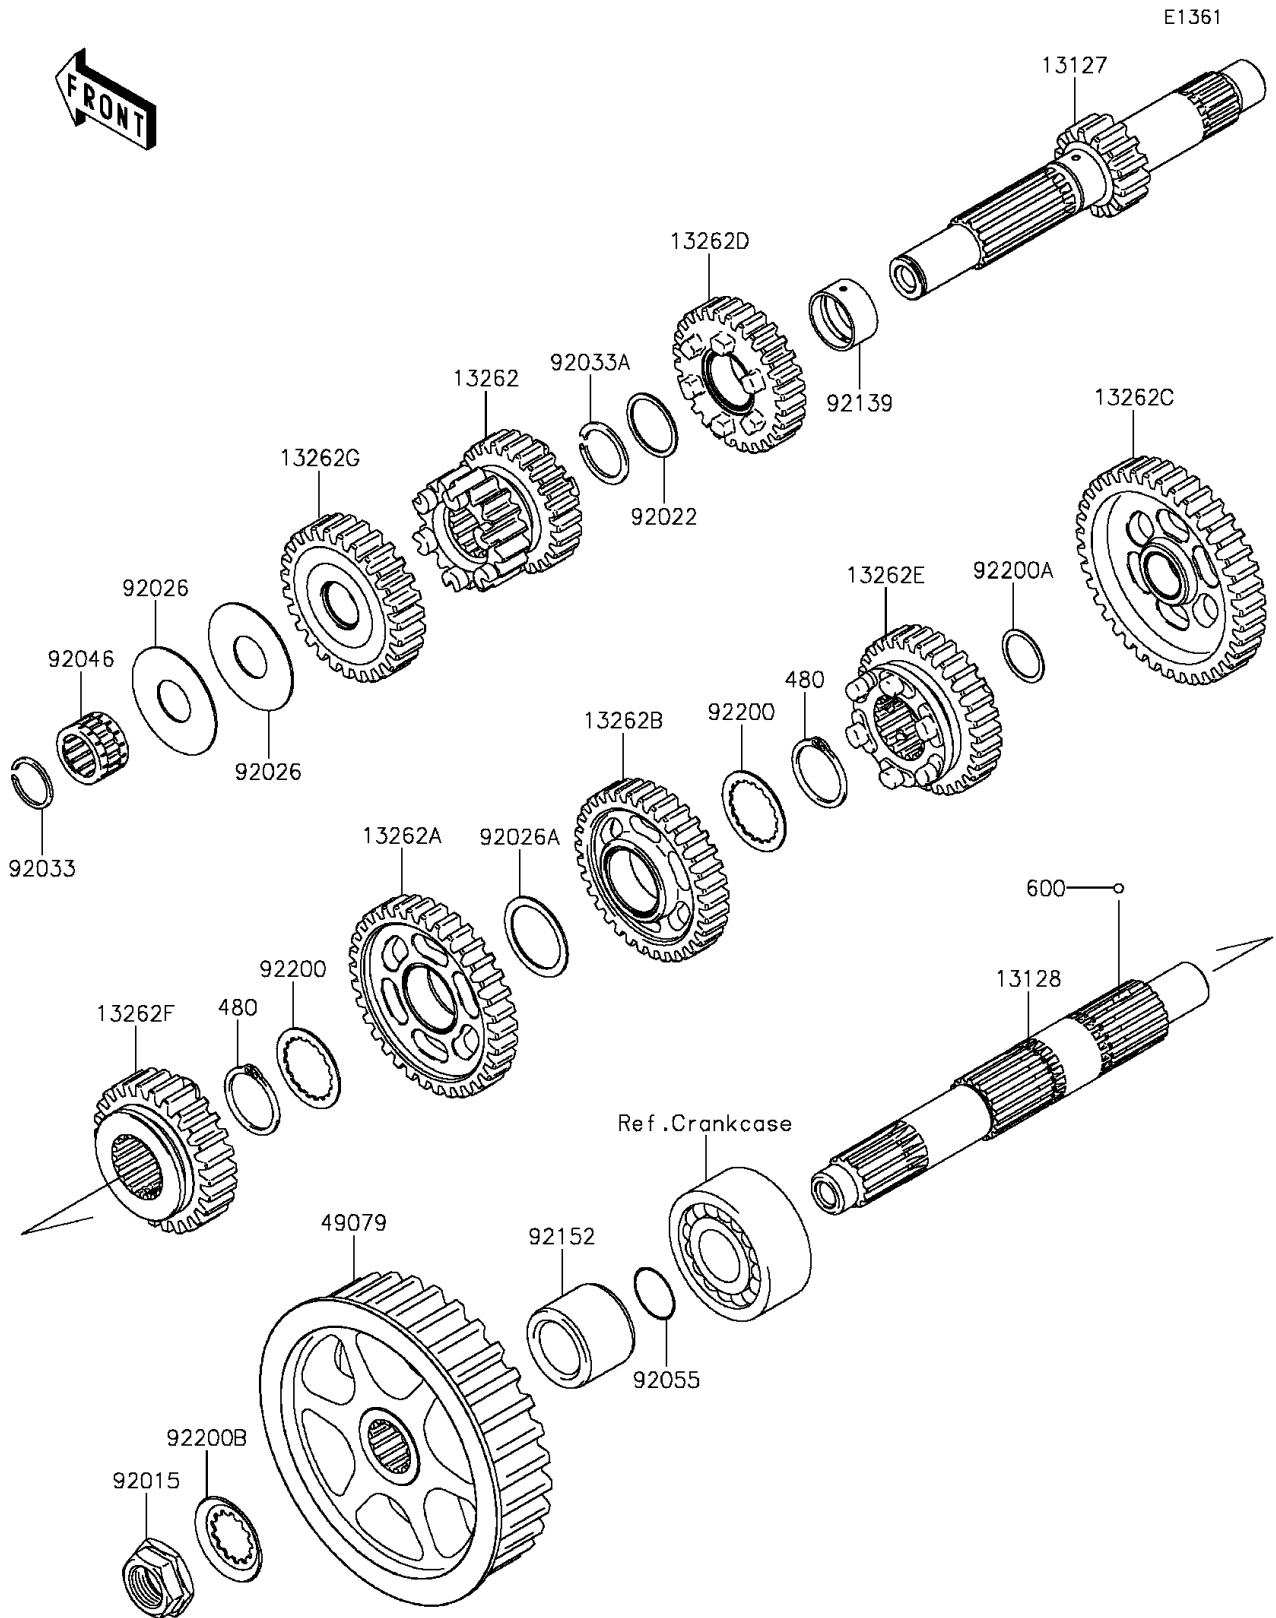

2014 VULCAN® 900 CUSTOM PARTS DIAGRAM

Transmission

2014 VULCAN® 900 CUSTOM PARTS LIST

Transmission

ITEM NAME	PART NUMBER	QUANTITY
CIRCLIP (Ref # 480)	480J2900	2
BALL-STEEL,5/32 (Ref # 600)	600A0500	3
SHAFT-TRANSMISSION INPUT,14T (Ref # 13127)	13127-0038	1
SHAFT-TRANSMISSION OUTPUT (Ref # 13128)	13128-0025	1
GEAR,INPUT 2ND&3RD,18T&25T (Ref # 13262)	13262-0315	1
GEAR,OUTPUT 2ND,34T (Ref # 13262A)	13262-0319	1
GEAR,OUTPUT 3RD,34T (Ref # 13262B)	13262-0320	1
GEAR,OUTPUT LOW,39T (Ref # 13262C)	13262-0419	1
GEAR,INPUT 4TH,28T (Ref # 13262D)	13262-0496	1
GEAR,OUTPUT 4TH,31T (Ref # 13262E)	13262-0497	1
GEAR,OUTPUT 5TH,26T (Ref # 13262F)	13262-0701	1
GEAR,INPUT 5TH,27T (Ref # 13262G)	13262-0703	1
PULLEY-BELT (Ref # 49079)	49079-0016	1
NUT,20MM (Ref # 92015)	92015-1963	1
WASHER,25.3X30X1 (Ref # 92022)	92022-161	1
SPACER,20X51X1 (Ref # 92026)	92026-0102	2
SPACER,30X38X1.0 (Ref # 92026A)	92026-079	1
RING-SNAP,20MM (Ref # 92033)	92033-015	1
RING-SNAP,24MM (Ref # 92033A)	92033-026	1
BEARING-NEEDLE,PK20X27X17X3 (Ref # 92046)	92046-1303	1
RING-O (Ref # 92055)	92055-035	1
BUSHING,4TH GEAR (Ref # 92139)	92139-0186	1
COLLAR (Ref # 92152)	92152-0335	1
WASHER,30.3X38X1.0 (Ref # 92200)	92200-0222	2
WASHER,20.2X25.0X0.5 (Ref # 92200A)	92200-0291	1
WASHER (Ref # 92200B)	92200-1065	1