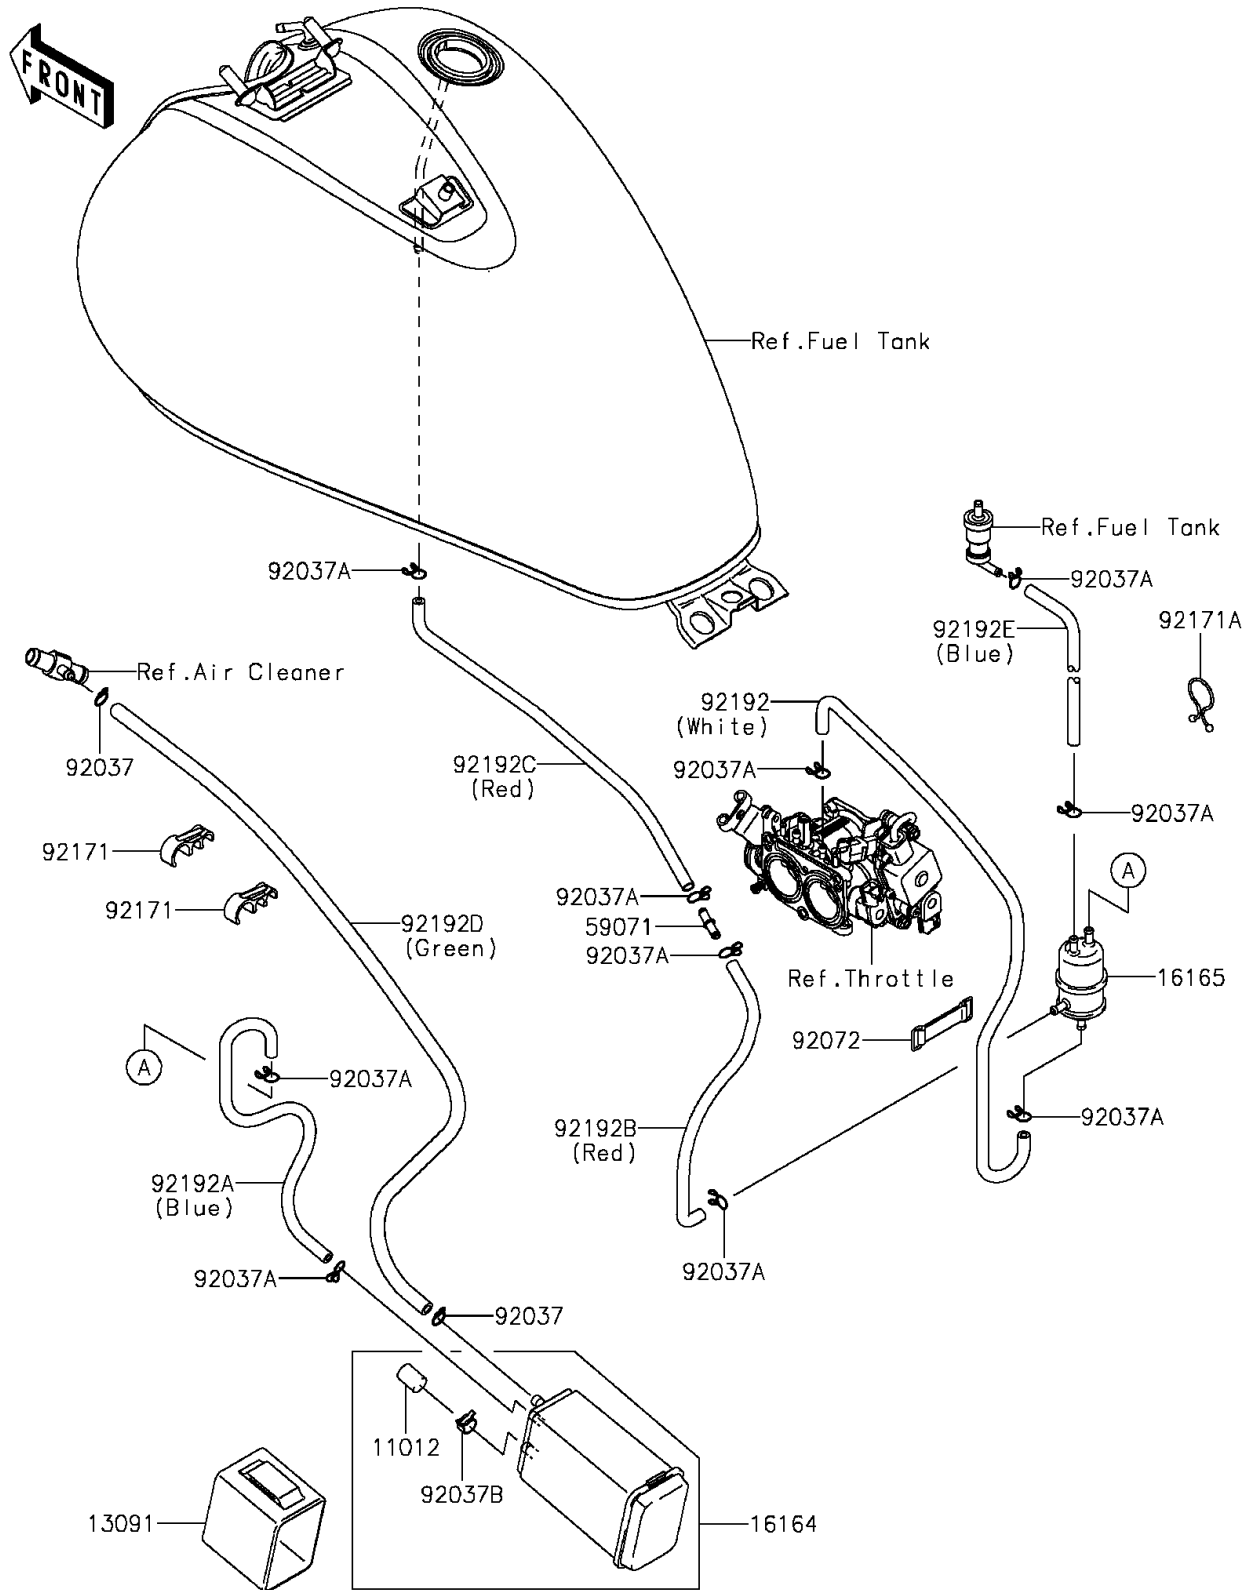

2012 VULCAN® 900 CUSTOM PARTS DIAGRAM

Fuel Evaporative System(CA)

E1650

2012 VULCAN® 900 CUSTOM PARTS LIST

Fuel Evaporative System(CA)

ITEM NAME	PART NUMBER	QUANTITY
CAP,CANISTER (Ref # 11012)	11012-1388	1
HOLDER,CANISTER (Ref # 13091)	13091-1308	1
CANISTER (Ref # 16164)	16164-1054	1
SEPARATOR (Ref # 16165)	16165-1001	1
JOINT (Ref # 59071)	59071-3717	1
CLAMP,HOSE (Ref # 92037)	92037-1104	2
CLAMP,TUBE (Ref # 92037A)	92037-147	10
CLAMP,CANISTER (Ref # 92037B)	92037-1512	1
BAND,L=50 (Ref # 92072)	92072-1419	1
CLAMP (Ref # 92171)	92171-0765	2
CLAMP (Ref # 92171A)	92171-1185	1
TUBE,SEPARATOR-THROBO,WHITE (Ref # 92192)	92192-0275	1
TUBE,SEPARATOR-CANISTER,BLUE (Ref # 92192A)	92192-0505	1
TUBE,SEPARATOR-JOINT,RED (Ref # 92192B)	92192-0506	1
TUBE,JOINT-TANK,RED (Ref # 92192C)	92192-0507	1
TUBE,7X12X760,GREEN (Ref # 92192D)	92192-0509	1
TUBE,5X10X705,BLUE (Ref # 92192E)	92192-1063	1