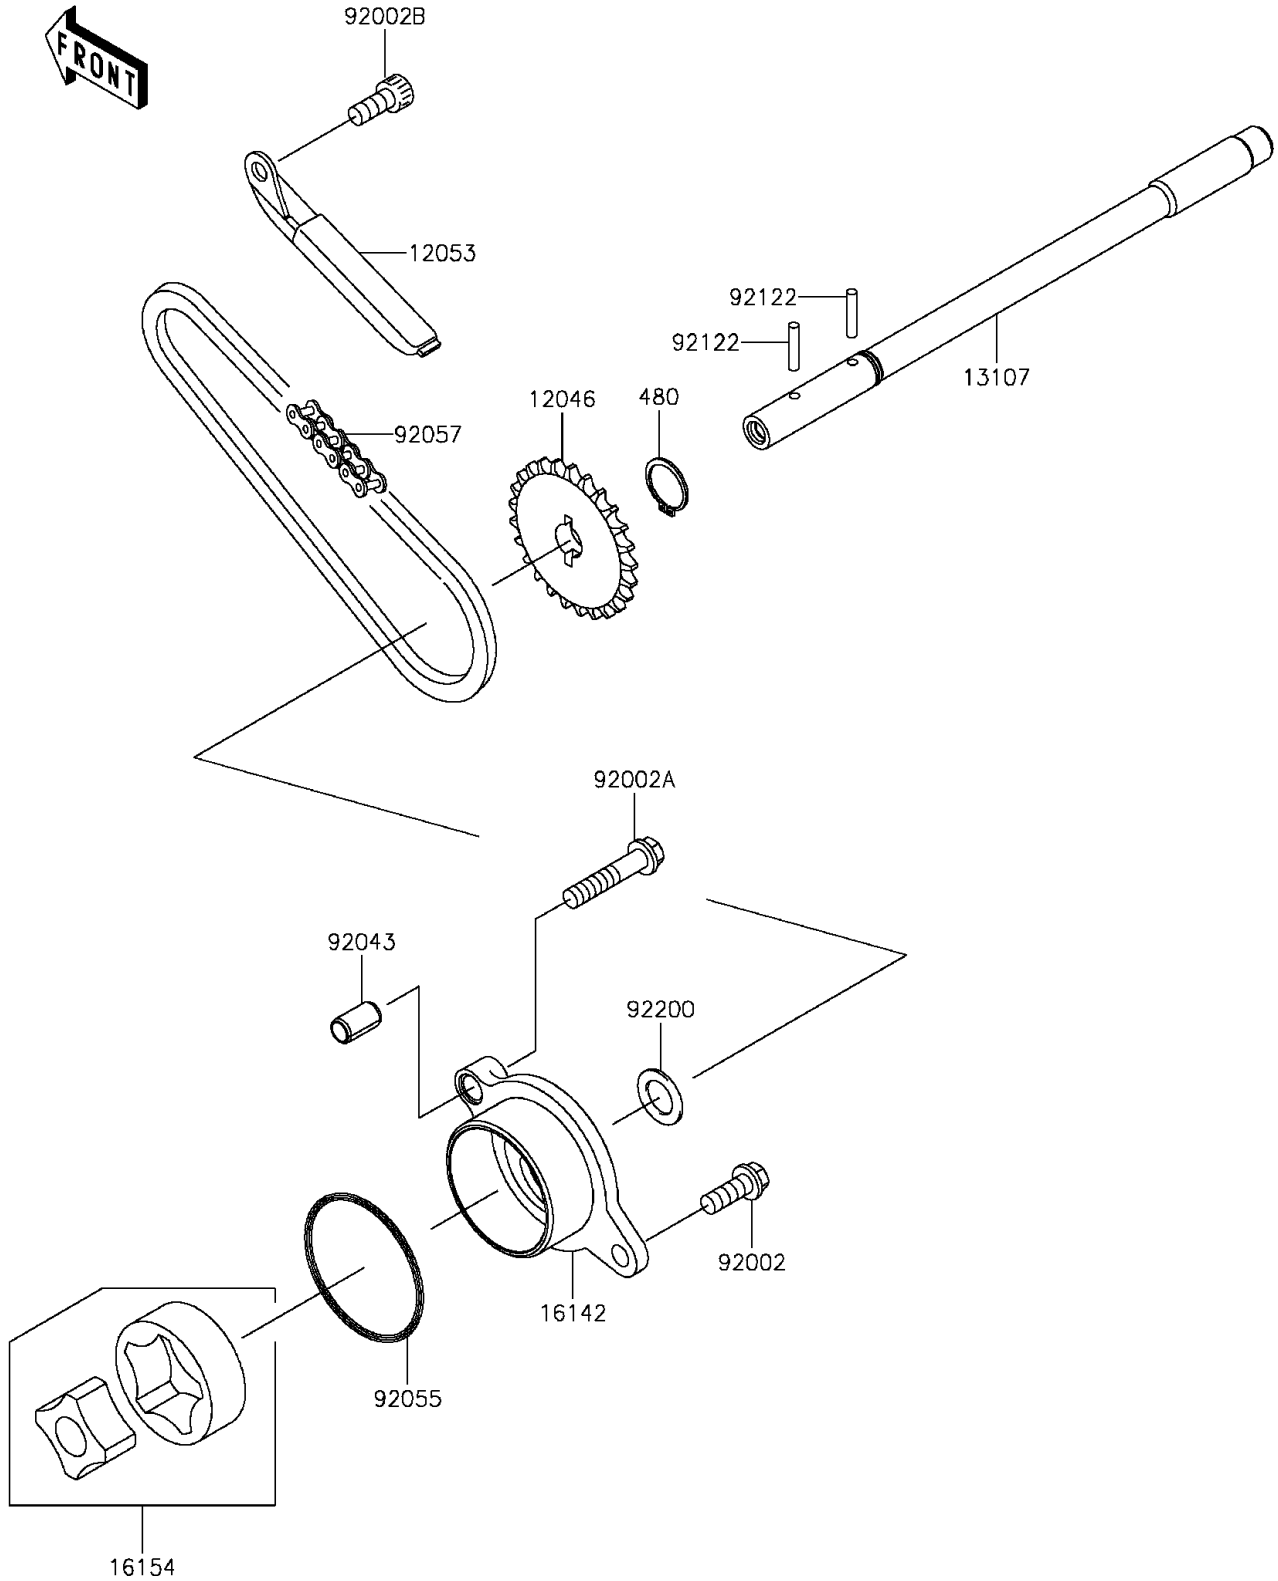

2012 VULCAN® 900 CUSTOM PARTS DIAGRAM

Oil Pump

E1712

2012 VULCAN® 900 CUSTOM PARTS LIST

Oil Pump

ITEM NAME	PART NUMBER	QUANTITY
CIRCLIP-TYPE-C,11MM (Ref # 480)	480J1100	1
SPROCKET,24T (Ref # 12046)	12046-0045	1
GUIDE-CHAIN (Ref # 12053)	12053-0070	1
SHAFT (Ref # 13107)	13107-0116	1
COVER-PUMP,OIL (Ref # 16142)	16142-0028	1
ROTOR-PUMP,40.56X18 (Ref # 16154)	16154-1056	1
BOLT,6X16 (Ref # 92002)	92002-1439	1
BOLT,6X30 (Ref # 92002A)	92002-1534	1
BOLT,SOCKET,6X14 (Ref # 92002B)	92002-1592	1
PIN,6.2X8X14 (Ref # 92043)	92043-1263	1
RING-O,44.7X2.4 (Ref # 92055)	92055-1279	1
CHAIN,DID 25H,54LE (Ref # 92057)	92057-0113	1
ROLLER,3X15.8 (Ref # 92122)	92122-1126	2
WASHER (Ref # 92200)	92200-1009	1