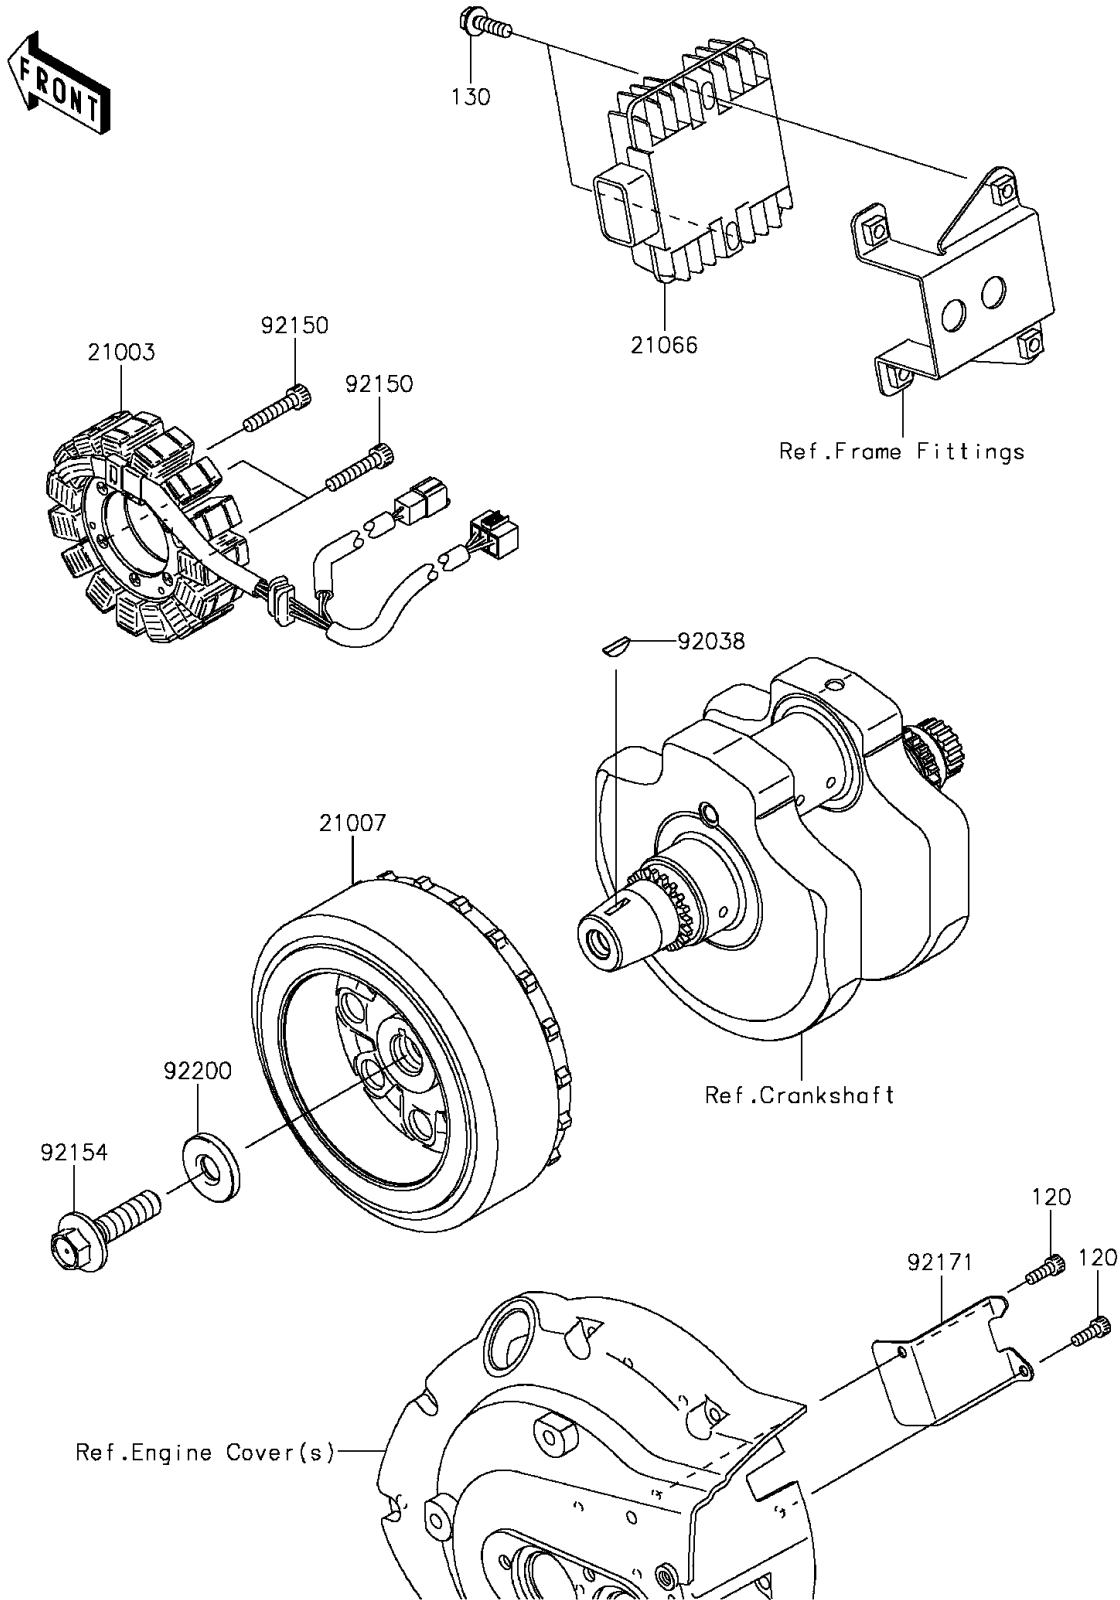

2013 VULCAN® 900 CUSTOM PARTS DIAGRAM

Generator

E1810

2013 VULCAN® 900 CUSTOM PARTS LIST

Generator

ITEM NAME	PART NUMBER	QUANTITY
BOLT-SOCKET,5X14 (Ref # 120)	120CA0514	2
BOLT-FLANGED,6X20 (Ref # 130)	130BB0620	2
STATOR (Ref # 21003)	21003-0053	1
ROTOR (Ref # 21007)	21007-0076	1
REGULATOR-VOLTAGE (Ref # 21066)	21066-0705	1
KEY,WOODRUFF (Ref # 92038)	92038-001	1
BOLT,SOCKET,6X30 (Ref # 92150)	92150-1433	3
BOLT,FLANGED,12X45 (Ref # 92154)	92154-1357	1
CLAMP (Ref # 92171)	92171-0563	1
WASHER,12X33X5 (Ref # 92200)	92200-0220	1