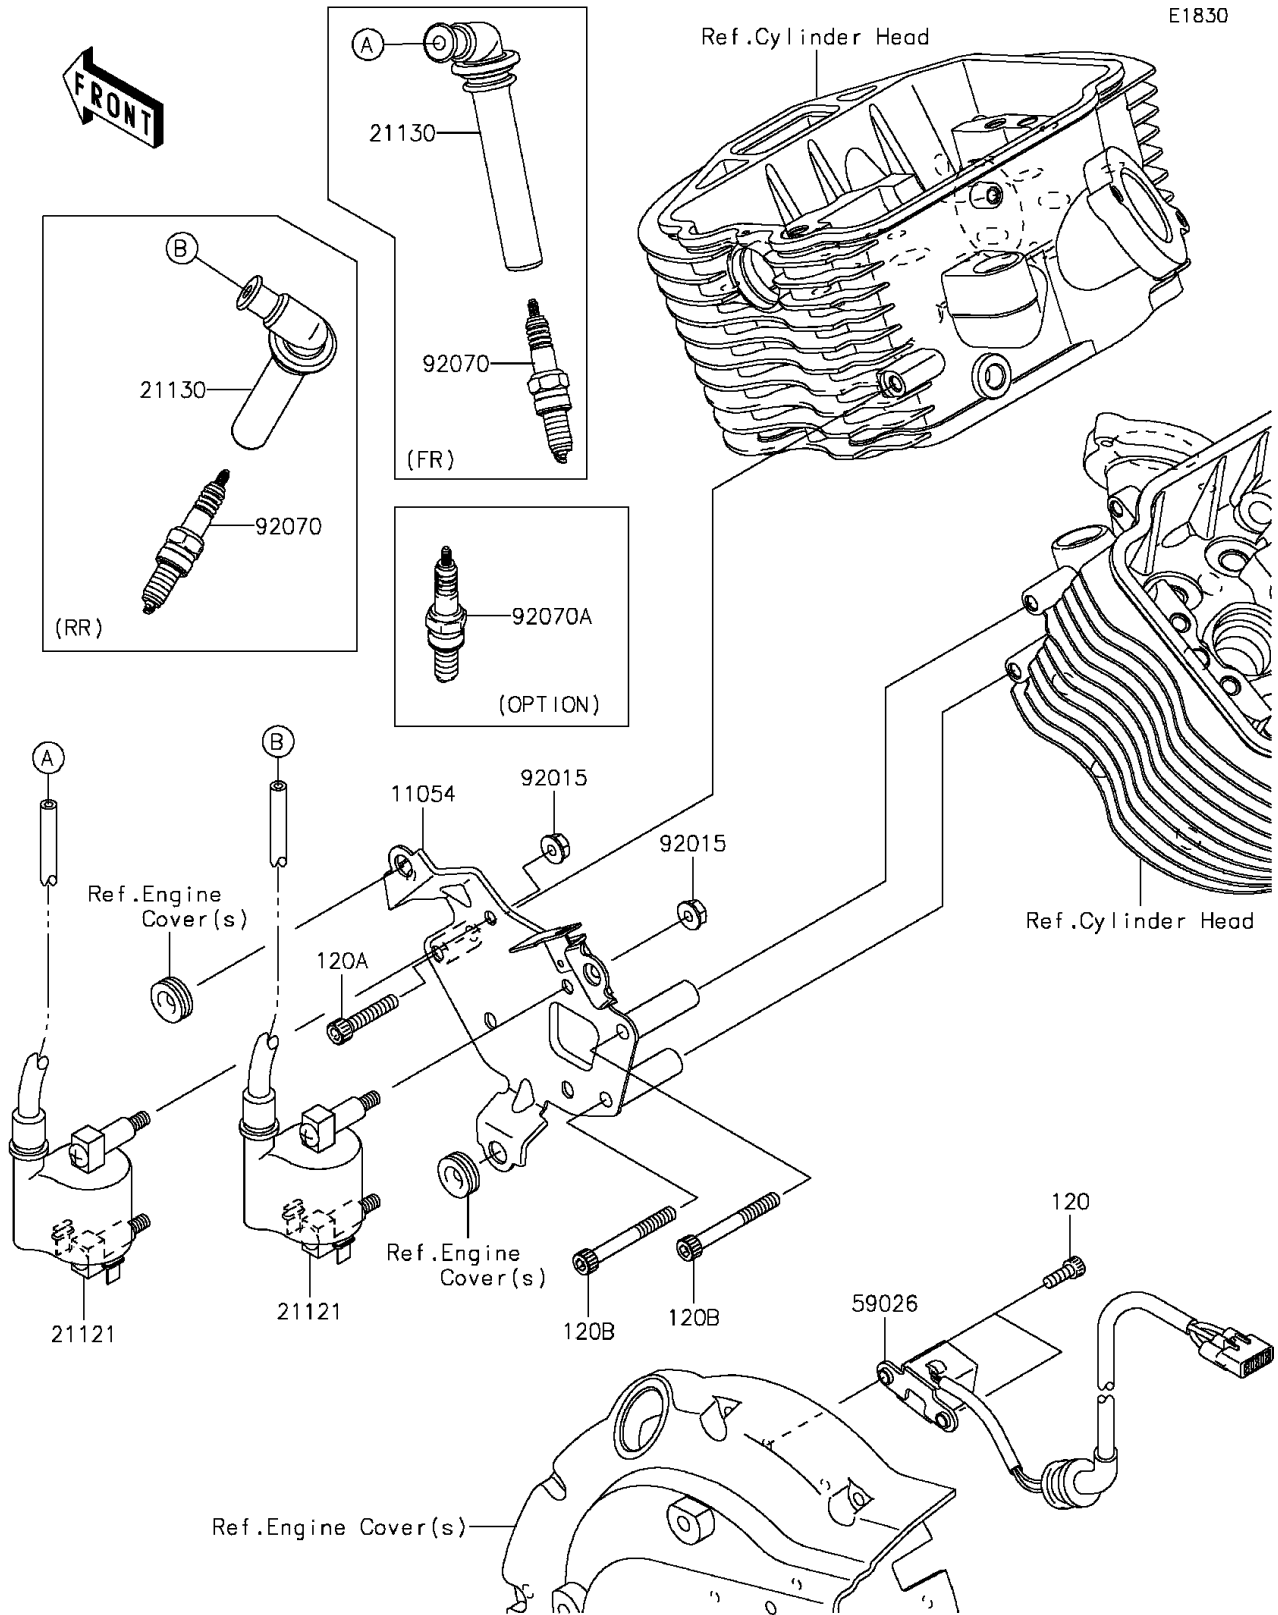

2012 VULCAN® 900 CUSTOM PARTS DIAGRAM

Ignition System

2012 VULCAN® 900 CUSTOM PARTS LIST

Ignition System

ITEM NAME	PART NUMBER	QUANTITY
BOLT-SOCKET,5X14 (Ref # 120)	120CA0514	2
BOLT-SOCKET,6X35 (Ref # 120A)	120CA0635	1
BOLT-SOCKET,6X55 (Ref # 120B)	120CA0655	2
BRACKET,IGNITION COIL (Ref # 11054)	11054-1537	1
COIL-IGNITION (Ref # 21121)	21121-0027	2
CAP-SPARK PLUG (Ref # 21130)	21130-1075	2
COIL-PULSING (Ref # 59026)	59026-0017	1
NUT,FLANGED,6MM (Ref # 92015)	92015-1367	4
PLUG-SPARK,CPR7EA-9(NGK) (Ref # 92070)	92070-0022	2
PLUG-SPARK,CPR8EA-9(NGK) (Ref # 92070A)	92070-0029	2