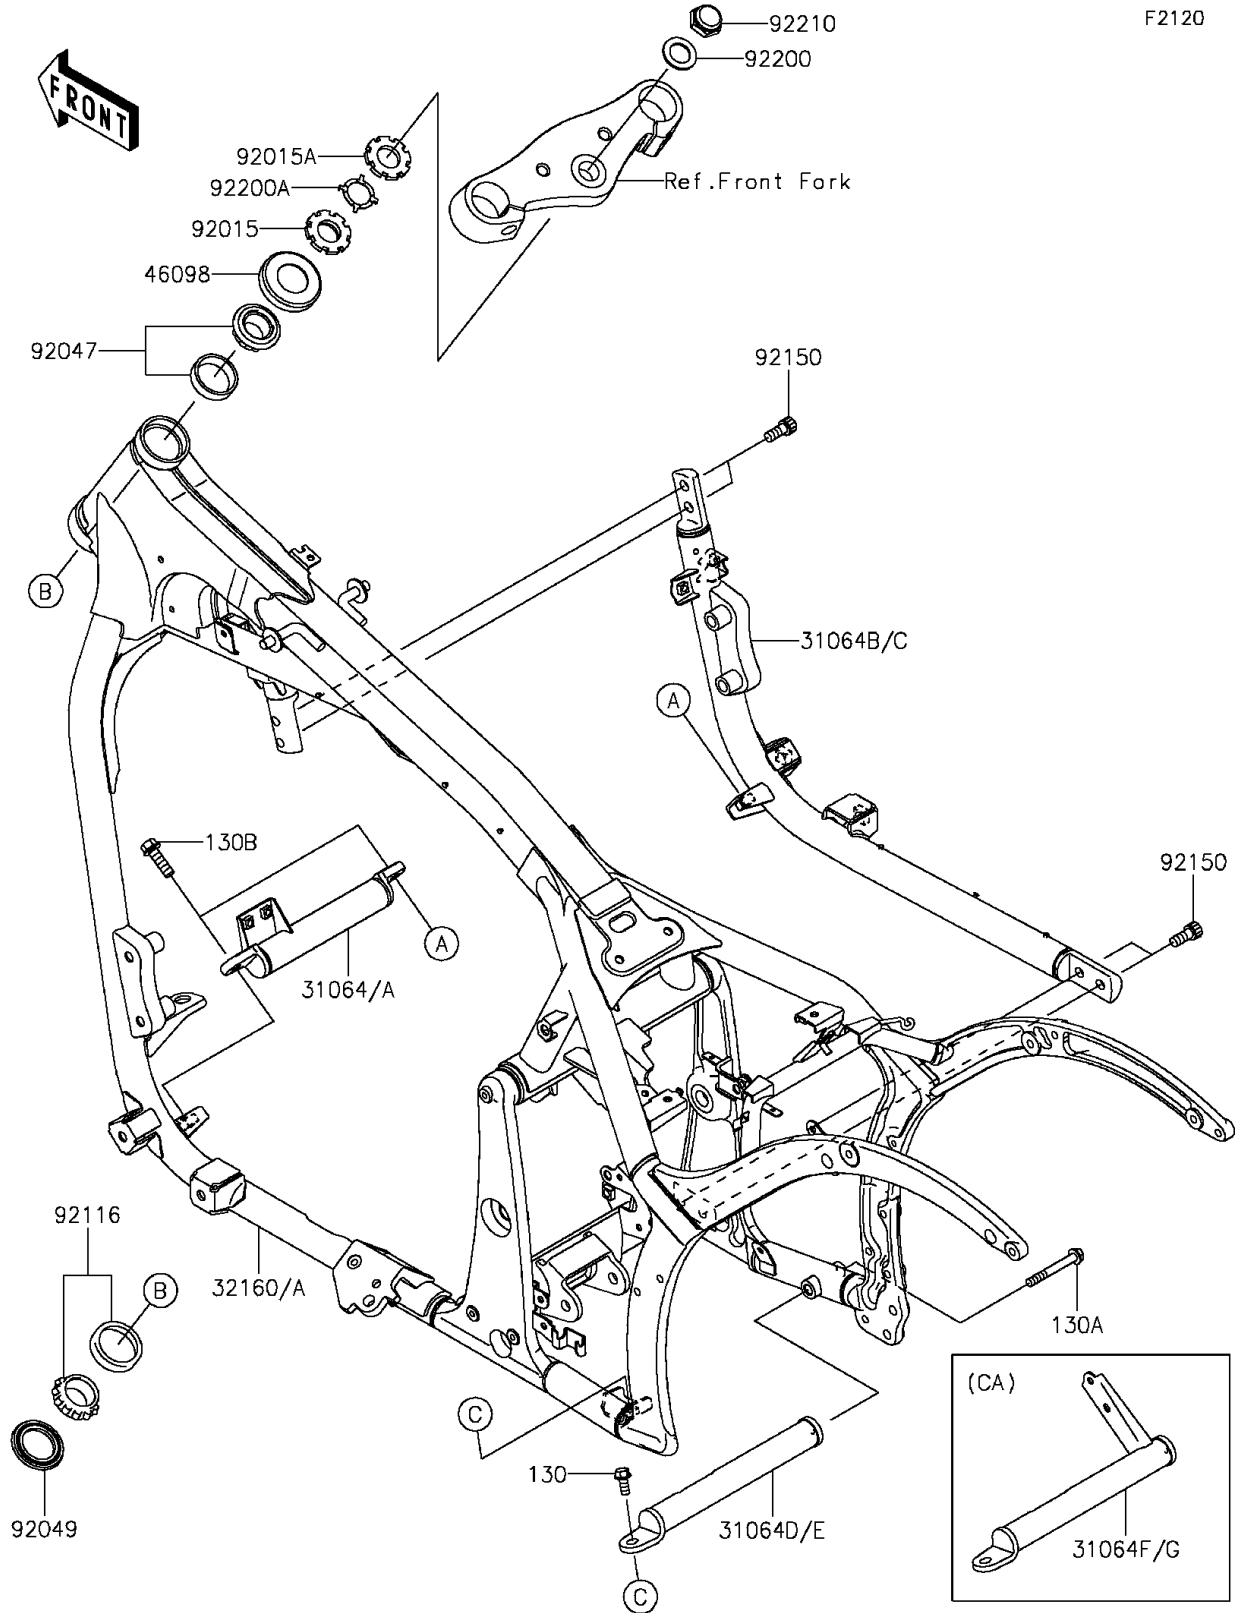

2012 VULCAN® 900 CUSTOM PARTS DIAGRAM

Frame

F2120

2012 VULCAN® 900 CUSTOM PARTS LIST

Frame

ITEM NAME	PART NUMBER	QUANTITY
BOLT-FLANGED,8X18 (Ref # 130)	130BB0818	1
BOLT-FLANGED,8X65 (Ref # 130A)	130BB0865	1
BOLT-FLANGED,10X25 (Ref # 130B)	130BB1025	2
PIPE-COMP,FRONT CROSS,F.S.BLK (Ref # 31064)	31064-0047-18R	1
PIPE-COMP,DOWNTUBE,RH,F.S.BLK (Ref # 31064B)	31064-0097-18R	1
FRAME-COMP,F.S.BLACK (Ref # 32160)	32160-0597-18R	1
CAP,STEERING STEM (Ref # 46098)	46098-017	1
NUT,25MM,T=10 (Ref # 92015)	92015-1377	1
NUT,25MM,T=6 (Ref # 92015A)	92015-1378	1
RACE,ROLLER,32005JR RS (Ref # 92047)	92047-017	1
SEAL-OIL,XMHE36X52X4J (Ref # 92049)	92049-1162	1
BEARING-ROLLER,HR320/28XJ (Ref # 92116)	92116-1009	1
BOLT,SOCKET,10X23 (Ref # 92150)	92150-1942	4
WASHER,22.5X36X2.3 (Ref # 92200)	92200-0270	1
WASHER,CLAW,25.5X34X0.6 (Ref # 92200A)	92200-0353	1
NUT,CAP,22MM (Ref # 92210)	92210-0263	1
PIPE-COMP,REAR CROSS,F.S.BLACK (Ref # 31064D)	31064-0183-18R	1
PIPE-COMP,REAR CROSS,F.S.BLACK (Ref # 31064F)	31064-0184-18R	1