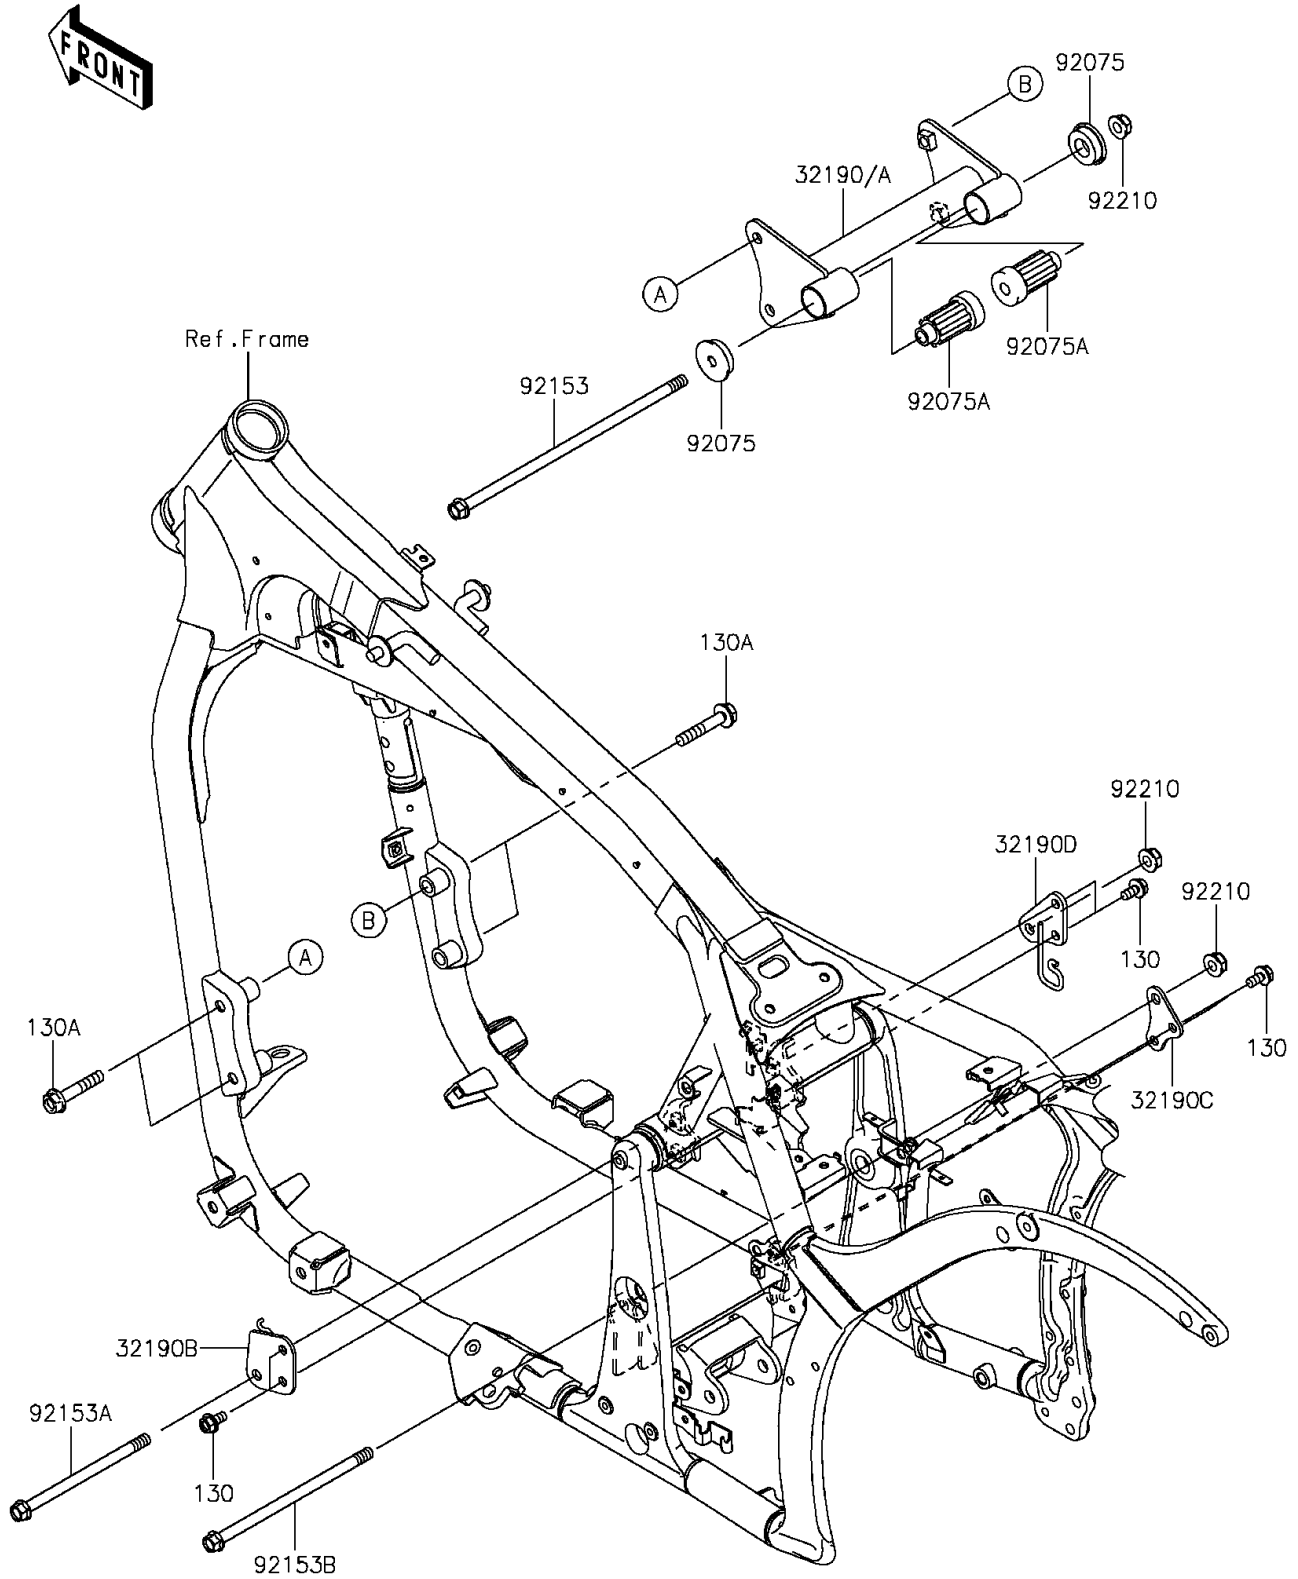

2015 VULCAN® 900 CUSTOM PARTS DIAGRAM

Engine Mount

F2122

2015 VULCAN® 900 CUSTOM PARTS LIST

Engine Mount

ITEM NAME	PART NUMBER	QUANTITY
-----------	-------------	----------