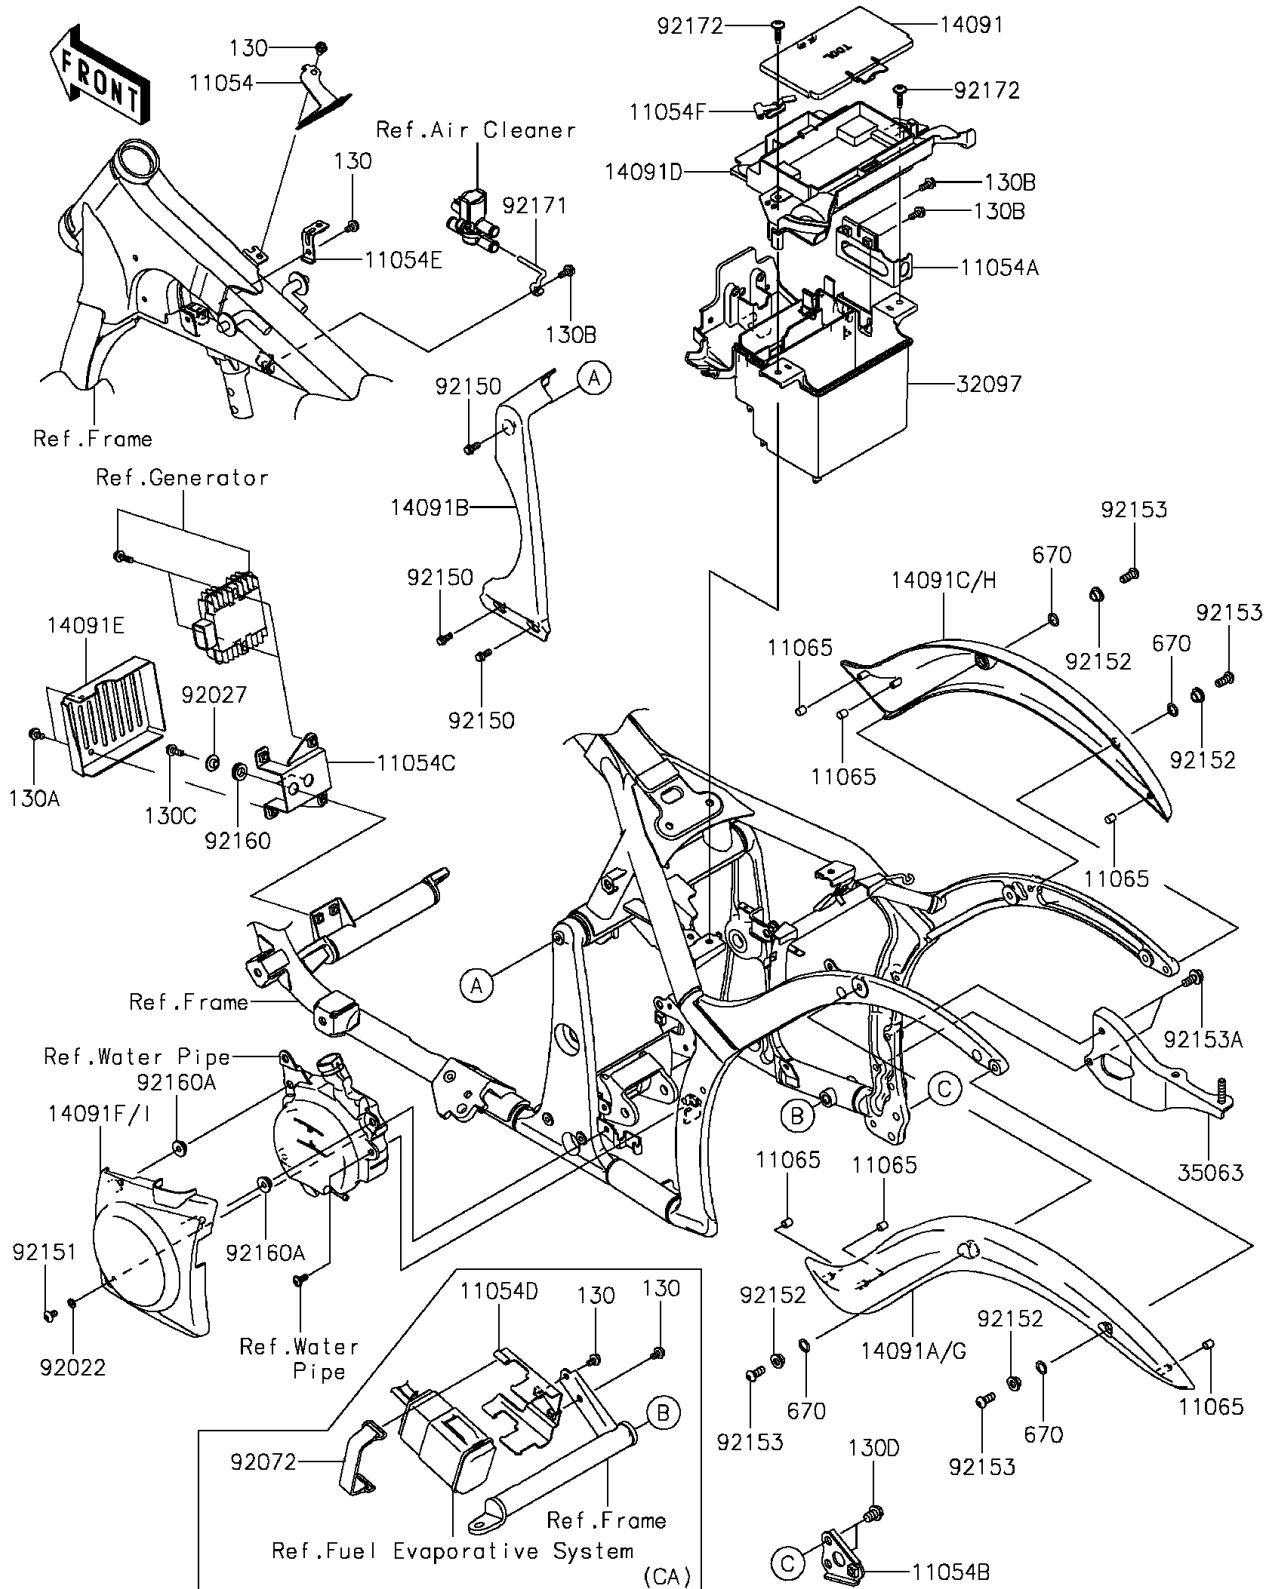

2012 VULCAN® 900 CUSTOM PARTS DIAGRAM

Frame Fittings

F2131

2012 VULCAN® 900 CUSTOM PARTS LIST

Frame Fittings

ITEM NAME	PART NUMBER	QUANTITY
BOLT-FLANGED,6X12 (Ref # 130A)	130BB0612	2
BOLT-FLANGED,6X14 (Ref # 130B)	130BB0614	3
BOLT-FLANGED,6X20 (Ref # 130C)	130BB0620	2
BRACKET,FRONT COUPLER (Ref # 11054)	11054-0119	1
BRACKET,RELAY BOX (Ref # 11054A)	11054-0120	1
BRACKET,MUFFLER (Ref # 11054B)	11054-0122	1
BRACKET,REGULATOR (Ref # 11054C)	11054-0124	1
BRACKET,BOOST SENSOR (Ref # 11054E)	11054-0736	1
BRACKET,HELMET LOCK (Ref # 11054F)	11054-0738	1
CAP (Ref # 11065)	11065-0156	6
COVER,TOOL CASE (Ref # 14091)	14091-0520	1
COVER,FENDER,LH (Ref # 14091A)	14091-0521	1
COVER,PIVOT (Ref # 14091B)	14091-0526	1
COVER,FENDER,RH (Ref # 14091C)	14091-0638	1
COVER,BATTERY CASE&TOOL CASE (Ref # 14091D)	14091-0733	1
COVER,REGULATOR (Ref # 14091E)	14091-0836	1
COVER,RESERVOIR TANK (Ref # 14091F)	14091-1628	1
CASE-BATTERY (Ref # 32097)	32097-0021	1
STAY,MUFFLER,F.S.BLACK (Ref # 35063)	35063-0342-18R	1
WASHER,6.2X11X1.5 (Ref # 92022)	92022-183	1
COLLAR,L=7.4 (Ref # 92027)	92027-1848	2
BOLT,FLANGED,6X14 (Ref # 92150)	92150-1689	3
BOLT,SOCKET,6X12 (Ref # 92151)	92151-1940	1
COLLAR (Ref # 92152)	92152-0381	4
BOLT,SOCKET,8X20 (Ref # 92153)	92153-0912	4
BOLT,FLANGED,8X20 (Ref # 92153A)	92153-1704	2
DAMPER (Ref # 92160)	92160-1278	2
DAMPER (Ref # 92160A)	92160-1613	2
CLAMP (Ref # 92171)	92171-0600	1

2012 VULCAN® 900 CUSTOM PARTS LIST

Frame Fittings

ITEM NAME	PART NUMBER	QUANTITY
SCREW,6X26 (Ref # 92172)	92172-0137	2
BOLT-FLANGED,10X14 (Ref # 130D)	130BB1014	2
O RING,12MM (Ref # 670)	670B2012	4
BOLT-FLANGED,6X10 (Ref # 130)	130BB0610	2
BOLT-FLANGED,6X10 (Ref # 130)	130BB0610	4
BRACKET,CANISTER (Ref # 11054D)	11054-0147	1
BAND (Ref # 92072)	92072-1384	1