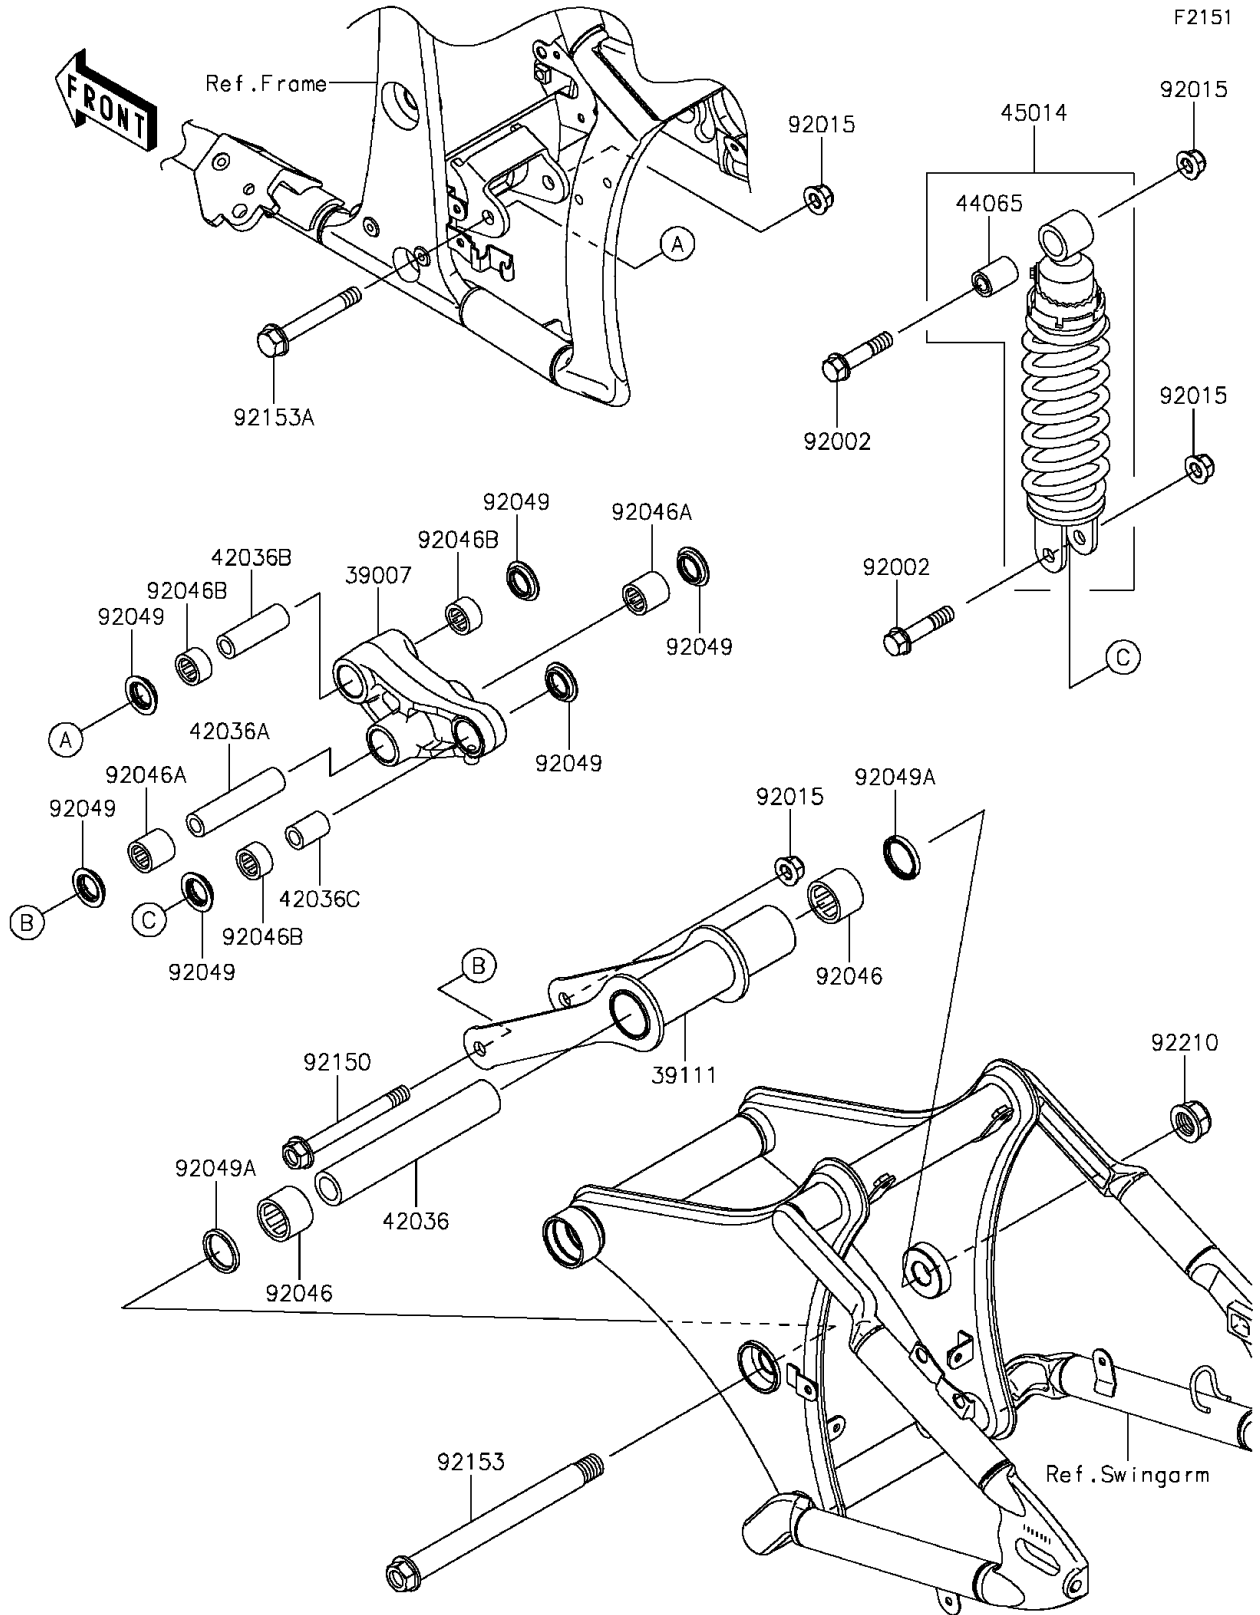

2015 VULCAN® 900 CUSTOM PARTS DIAGRAM

Suspension/Shock Absorber

2015 VULCAN® 900 CUSTOM PARTS LIST

Suspension/Shock Absorber

ITEM NAME	PART NUMBER	QUANTITY
-----------	-------------	----------