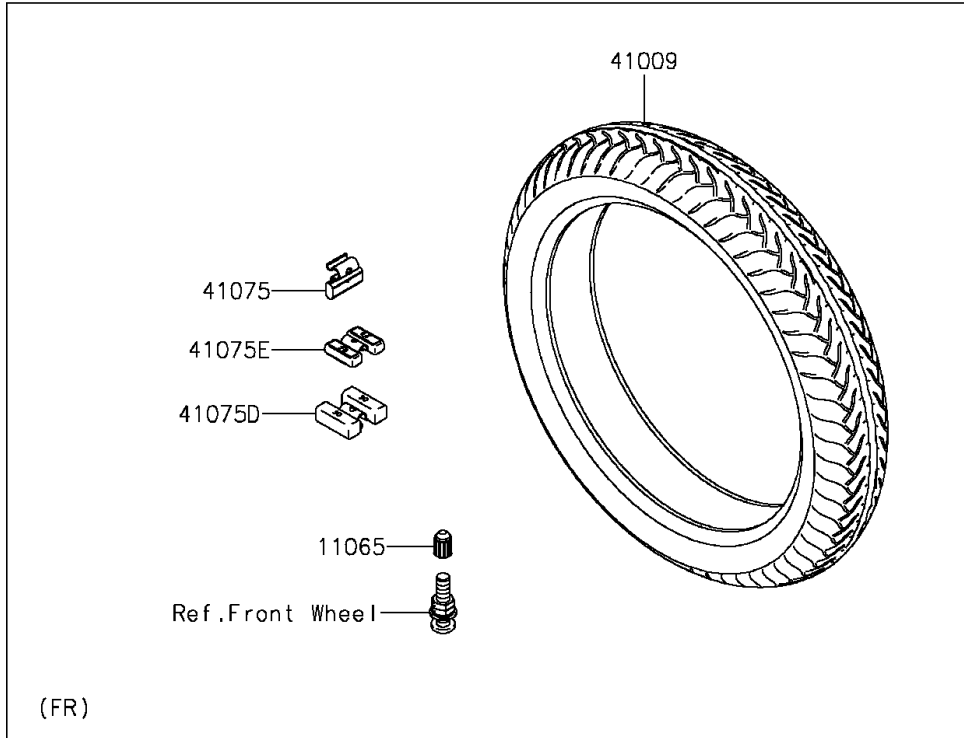

2012 VULCAN® 900 CUSTOM PARTS DIAGRAM

Tires

F2210

2012 VULCAN® 900 CUSTOM PARTS LIST

Tires

ITEM NAME	PART NUMBER	QUANTITY
CAP (Ref # 11065)	11065-1112	2
TIRE,FR,80/90-21 48H,D404FJ(D) (Ref # 41009)	41009-0155	1
TIRE,RR,180/70-15 76H,D404(D) (Ref # 41009A)	41009-0156	1
BALANCER-WHEEL,10G,SILVER (Ref # 41075)	41075-0007	AR
BALANCER-WHEEL,10G,SILVER (Ref # 41075A)	41075-0014	AR
BALANCER-WHEEL,20G,SILVER (Ref # 41075B)	41075-0015	AR
BALANCER-WHEEL,30G,SILVER (Ref # 41075C)	41075-0016	AR
BALANCER-WHEEL,30G,SILVER (Ref # 41075D)	41075-0017	AR
BALANCER-WHEEL,20G,SILVER (Ref # 41075E)	41075-0018	AR