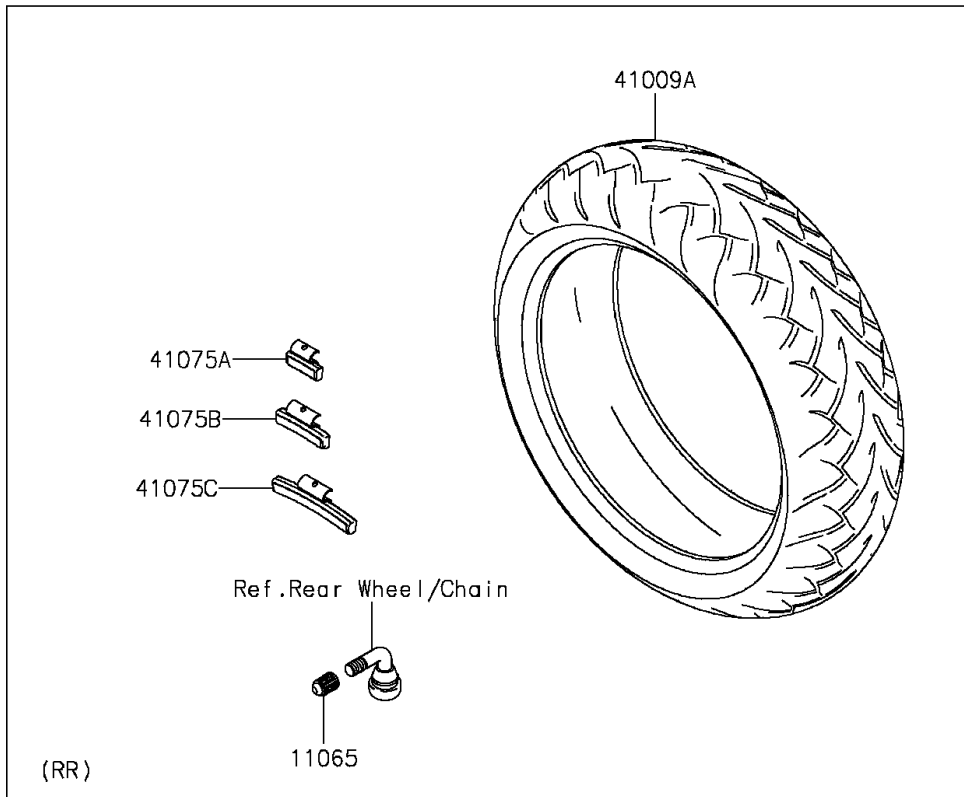

2012 VULCAN® 900 CUSTOM PARTS DIAGRAM

Tires

F2210

2012 VULCAN® 900 CUSTOM PARTS LIST

Tires

ITEM NAME	PART NUMBER	QUANTITY
CAP (Ref # 11065)	11065-1112	2
TIRE,FR,80/90-21 48H,D404FJ(D) (Ref # 41009)	41009-0155	1
TIRE,RR,180/70-15 76H,D404(D) (Ref # 41009A)	41009-0156	1
BALANCER-WHEEL,10G,SILVER (Ref # 41075)	41075-0007	AR
BALANCER-WHEEL,10G,SILVER (Ref # 41075A)	41075-0014	AR
BALANCER-WHEEL,20G,SILVER (Ref # 41075B)	41075-0015	AR
BALANCER-WHEEL,30G,SILVER (Ref # 41075C)	41075-0016	AR
BALANCER-WHEEL,30G,SILVER (Ref # 41075D)	41075-0017	AR
BALANCER-WHEEL,20G,SILVER (Ref # 41075E)	41075-0018	AR