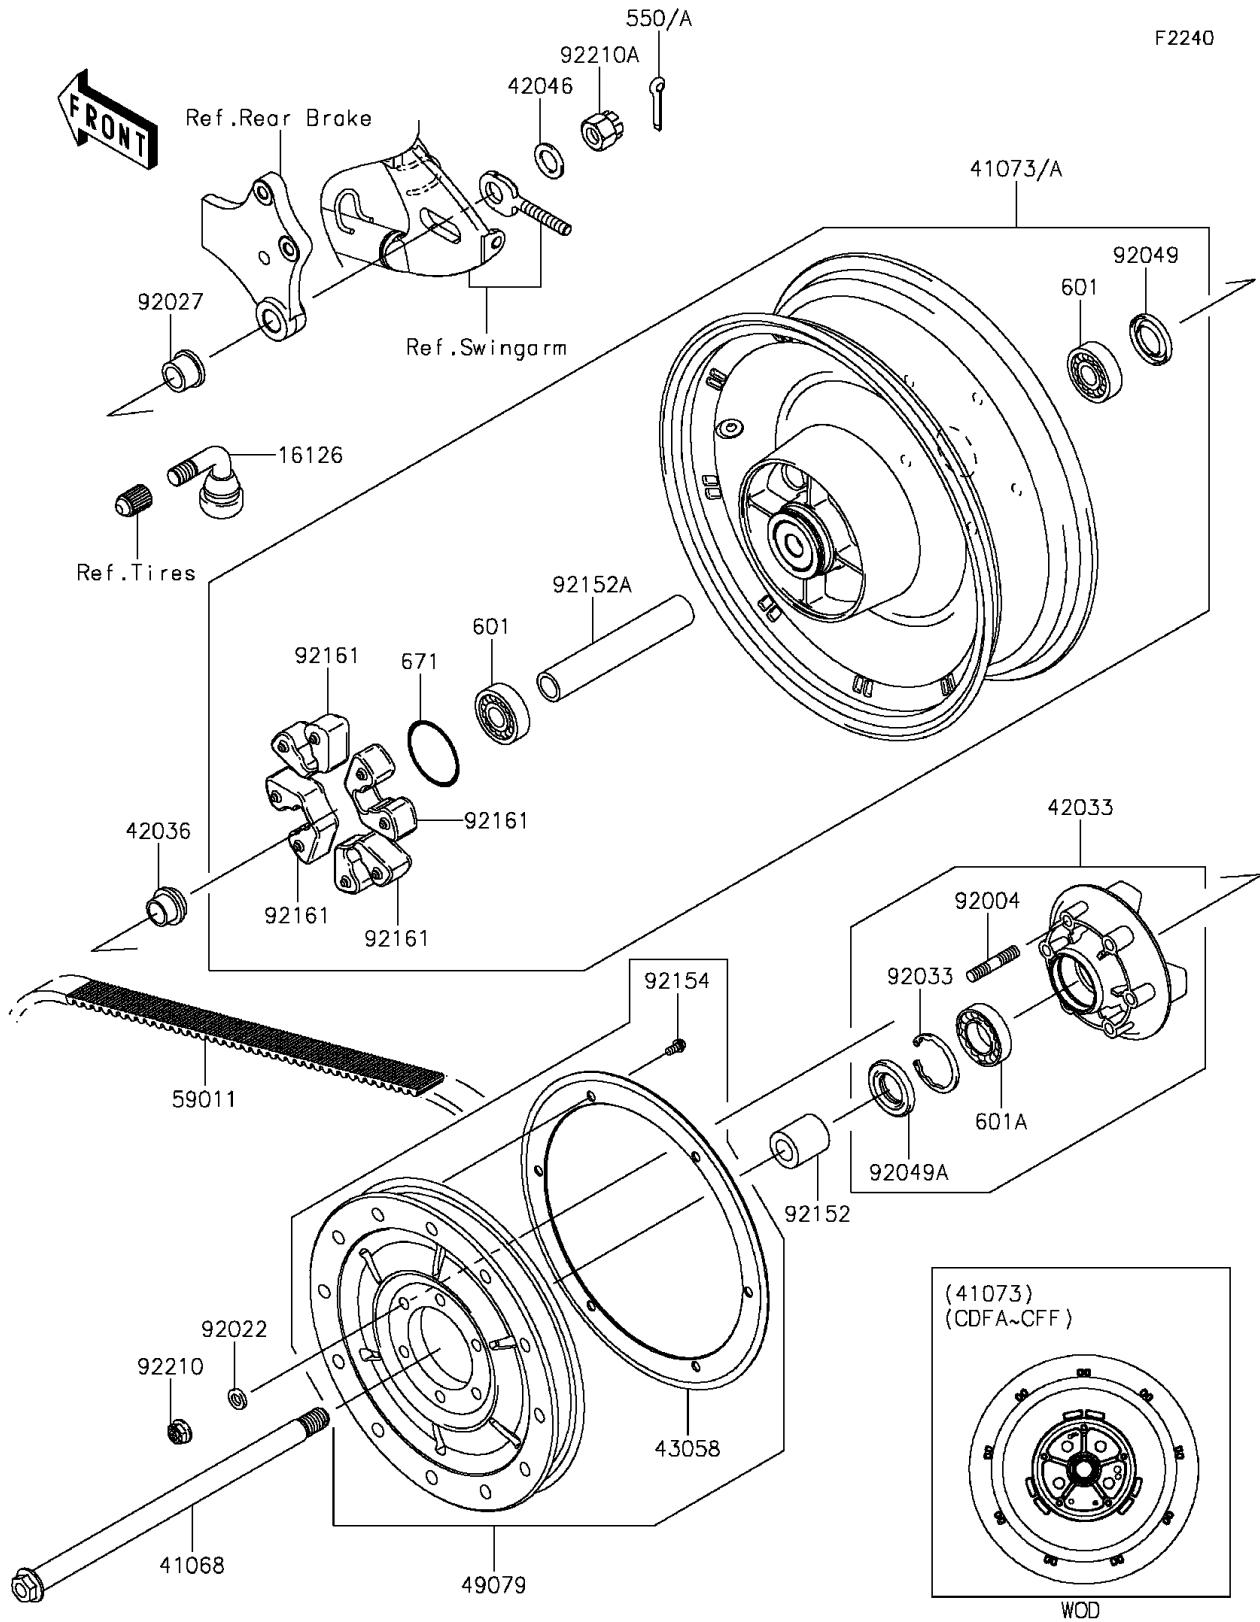

2012 VULCAN® 900 CUSTOM PARTS DIAGRAM

Rear Wheel/Chain

2012 VULCAN® 900 CUSTOM PARTS LIST

Rear Wheel/Chain

ITEM NAME	PART NUMBER	QUANTITY
PIN-COTTER,4.0X35 (Ref # 550)	550AA4035	1
BEARING-BALL,6204UUC3 (Ref # 601)	601B6204UU	2
BEARING-BALL (Ref # 601A)	601B6205UU	1
O RING,60MM (Ref # 671)	671B2560	1
VALVE,TIRE (Ref # 16126)	16126-0036	1
AXLE,RR (Ref # 41068)	41068-0057	1
WHEEL-ASSY,RR,P.SILVER (Ref # 41073A)	41073-0183-496	1
COUPLING-ASSY,RR HUB (Ref # 42033)	42033-0037	1
SLEEVE,RR HUB,L=23 (Ref # 42036)	42036-1251	1
WASHER,21X33X2.6 (Ref # 42046)	42046-003	1
RING,REAR PULLEY (Ref # 43058)	43058-0011	1
PULLEY-BELT (Ref # 49079)	49079-0011	1
BELT,DRIVE,153T (Ref # 59011)	59011-0021	1
STUD,10X35 (Ref # 92004)	92004-0016	6
WASHER,10.5X19X3.2 (Ref # 92022)	92022-1820	6
COLLAR,RR AXLE,L=21.5 (Ref # 92027)	92027-1902	1
RING-SNAP,52MM (Ref # 92033)	92033-1043	1
SEAL-OIL,BJN28475 (Ref # 92049)	92049-1056	1
SEAL-OIL (Ref # 92049A)	92049-1287	1
COLLAR,RR AXLE,LH,L=38.6 (Ref # 92152)	92152-0350	1
COLLAR,REAR BRAKE DRUM,L=166.4 (Ref # 92152A)	92152-0351	1
BOLT,FLANGED,6X12 (Ref # 92154)	92154-0346	6
DAMPER,SHOCK,RR HUB (Ref # 92161)	92161-0466	4
NUT,LOCK,FLANGED,10MM (Ref # 92210)	92210-0276	6
NUT,CASTLE,18MM (Ref # 92210A)	92210-1134	1