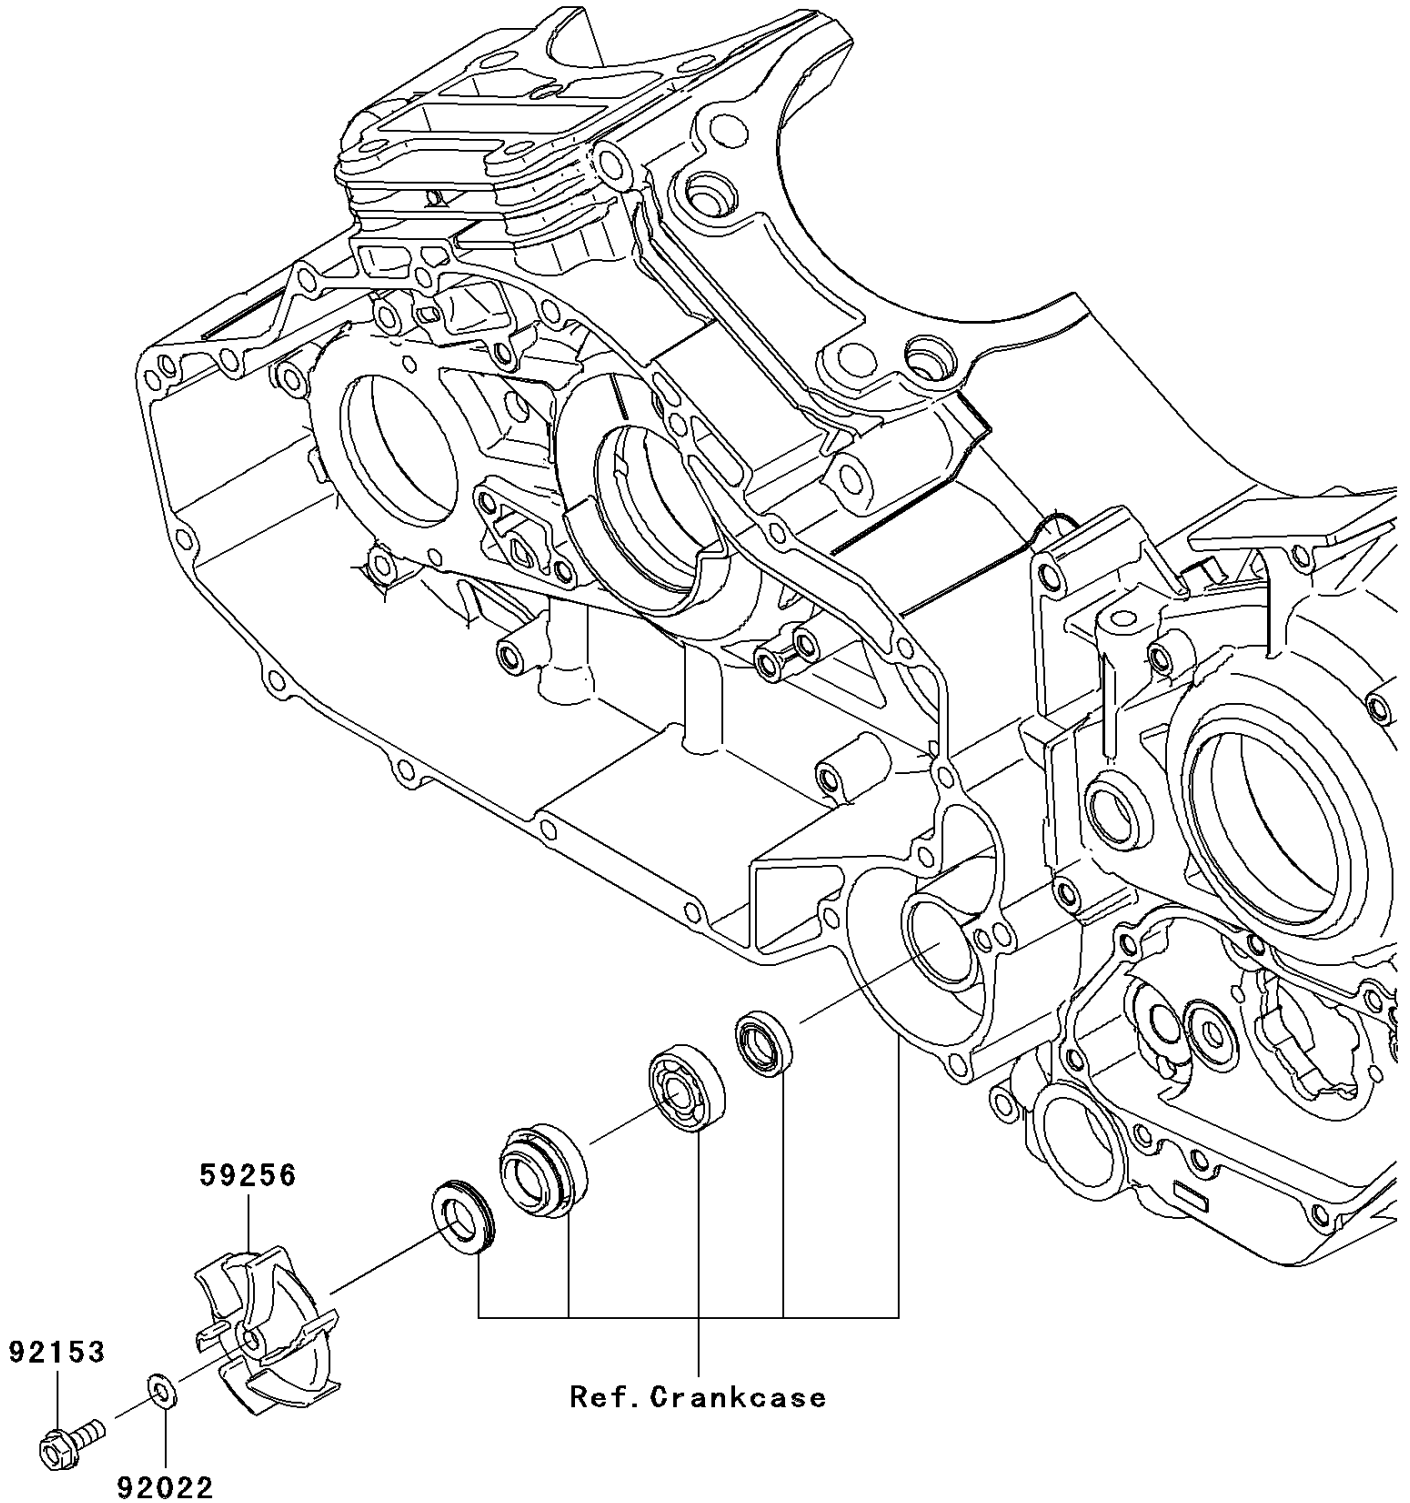

2012 VULCAN[®] 1700 CLASSIC PARTS DIAGRAM

Water Pump

E3031

2012 VULCAN® 1700 CLASSIC PARTS LIST

Water Pump

ITEM NAME	PART NUMBER	QUANTITY
IMPELLER (Ref # 59256)	59256-0002	1
WASHER,6.1X12X1 (Ref # 92022)	92022-077	1
BOLT,LEFT HANDED,6X16 (Ref # 92153)	92153-0323	1