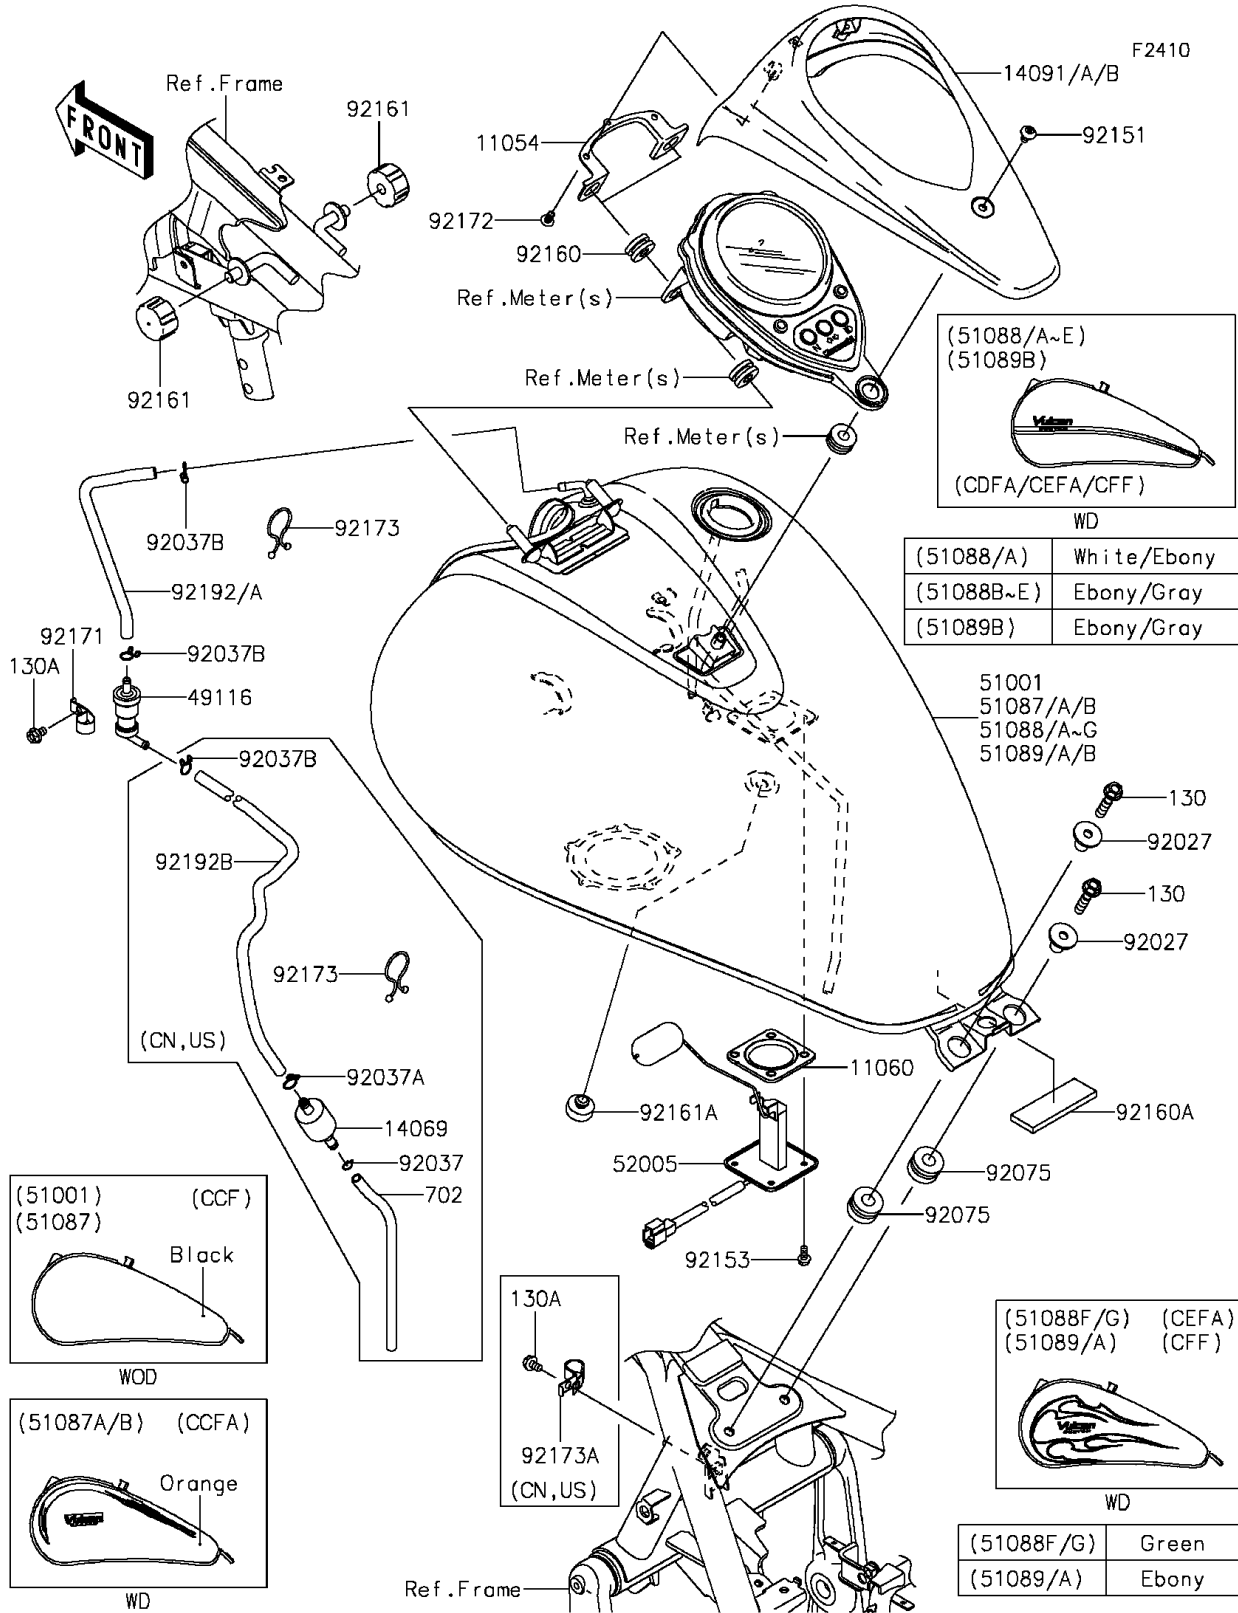

2013 VULCAN® 900 CUSTOM PARTS DIAGRAM

Fuel Tank

2013 VULCAN® 900 CUSTOM PARTS LIST

Fuel Tank

ITEM NAME	PART NUMBER	QUANTITY
BRACKET,METER,FR (Ref # 11054)	11054-0034	1
GASKET,FUEL GAUGE (Ref # 11060)	11060-1952	1
COVER,METER,EBONY (Ref # 14091A)	14091-1730-H8	1
VALVE-ASSY,CHECK (Ref # 49116)	49116-0014	1
GAUGE,FUEL (Ref # 52005)	52005-0718	1
COLLAR,L=19.3 (Ref # 92027)	92027-1780	2
DAMPER (Ref # 92075)	92075-1736	2
BOLT,SOCKET,6X12 (Ref # 92151)	92151-1940	1
BOLT,FLANGED,5X12 (Ref # 92153)	92153-1421	4
DAMPER (Ref # 92160)	92160-1162	2
DAMPER (Ref # 92160A)	92160-1323	1
DAMPER,FUEL TANK (Ref # 92161)	92161-0293	2
DAMPER (Ref # 92161A)	92161-1065	1
CLAMP (Ref # 92171)	92171-0595	1
SCREW,TAPPING,5X14 (Ref # 92172)	92172-0006	2
BOLT-FLANGED,8X30 (Ref # 130)	130BA0830	2
BREATHER,FUEL TANK (Ref # 14069)	14069-1004	1
TANK-COMP-FUEL,WHITE/EBONY (Ref # 51088)	51088-5013-40Y	1
TANK-COMP-FUEL,WHITE/EBONY (Ref # 51088A)	51088-5014-40Y	1
TANK-COMP-FUEL,EBONY/GRAY (Ref # 51088B)	51088-5016-45C	1
TANK-COMP-FUEL,EBONY/GRAY (Ref # 51088C)	51088-5017-45C	1
CLAMP,TUBE (Ref # 92037)	92037-010	1
CLAMP,HOSE (Ref # 92037A)	92037-1104	1
CLAMP,TUBE (Ref # 92037B)	92037-147	2
CLAMP,TUBE (Ref # 92037B)	92037-147	3
CLAMP (Ref # 92173)	92173-0848	1
CLAMP (Ref # 92173)	92173-0848	2
CLAMP (Ref # 92173A)	92173-0925	1
TUBE,BREATHER,L=220 (Ref # 92192)	92192-1107	1

2013 VULCAN® 900 CUSTOM PARTS LIST

Fuel Tank

ITEM NAME	PART NUMBER	QUANTITY
TUBE,BREATHER,BLUE,L=220 (Ref # 92192A)	92192-1108	1
TUBE,5X10X500/350 (Ref # 92192B)	92192-1129	1
BOLT-FLANGED,6X10 (Ref # 130A)	130BB0610	1
BOLT-FLANGED,6X10 (Ref # 130A)	130BB0610	2
TUBE-RUBBER,6X200 (Ref # 702)	702A06200	1