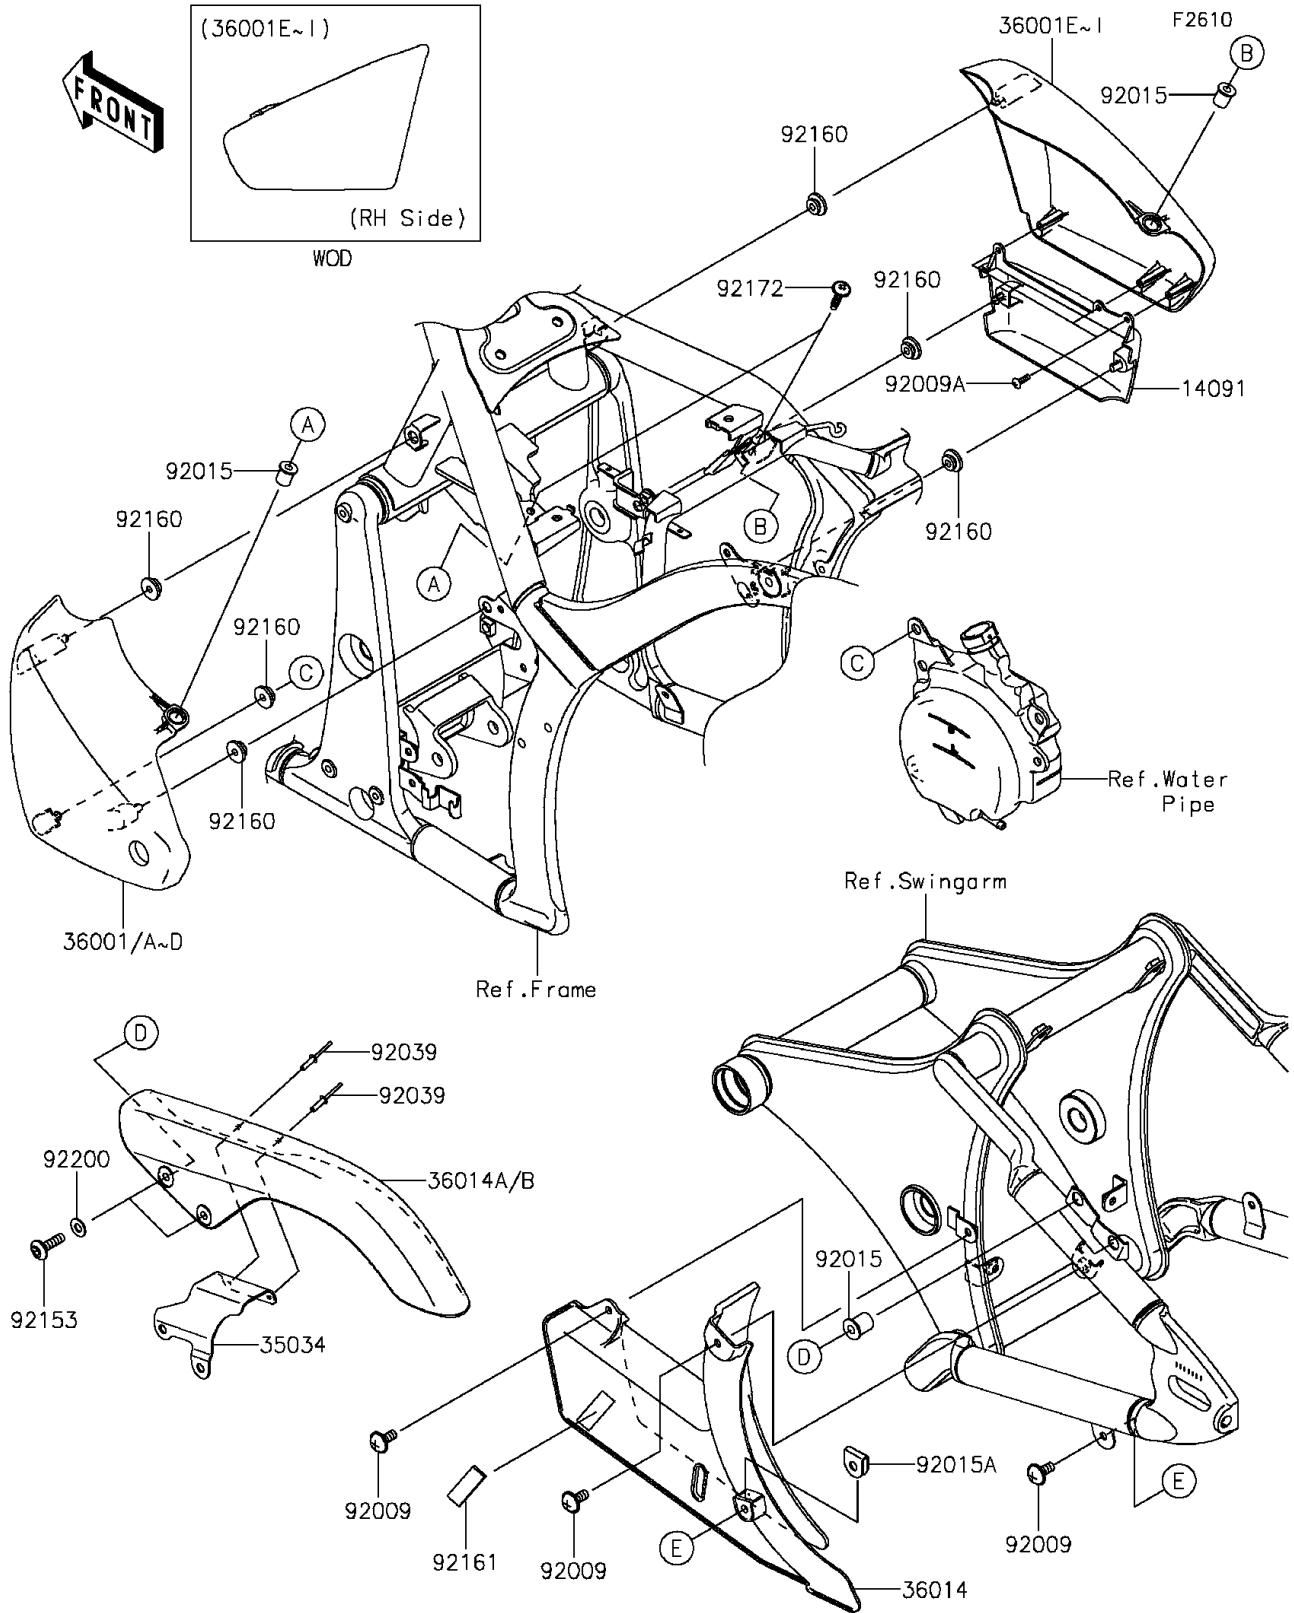

2012 VULCAN® 900 CUSTOM PARTS DIAGRAM

Side Covers/Chain Cover

2012 VULCAN® 900 CUSTOM PARTS LIST

Side Covers/Chain Cover

ITEM NAME	PART NUMBER	QUANTITY
COVER,SIDE COVER,RH (Ref # 14091)	14091-0641	1
REINFORCE (Ref # 35034)	35034-0082	1
COVER-SIDE,LH,P.P.BLACK (Ref # 36001C)	36001-0081-20	1
COVER-SIDE,RH,P.P.BLACK (Ref # 36001H)	36001-0082-20	1
CASE-CHAIN,LWR (Ref # 36014)	36014-0031	1
CASE-CHAIN,UPP (Ref # 36014A)	36014-0032	1
SCREW,6X14 (Ref # 92009)	92009-1662	3
SCREW,TAPPING,4X14 (Ref # 92009A)	92009-1792	3
NUT (Ref # 92015)	92015-1700	4
NUT,CLIP,6MM (Ref # 92015A)	92015-1904	1
RIVET (Ref # 92039)	92039-1251	2
BOLT,SOCKET,6X22 (Ref # 92153)	92153-1356	2
DAMPER (Ref # 92160)	92160-1613	6
DAMPER (Ref # 92161)	92161-0124	1
SCREW,6X26 (Ref # 92172)	92172-0137	2
WASHER,6.5X14X1 (Ref # 92200)	92200-1388	2