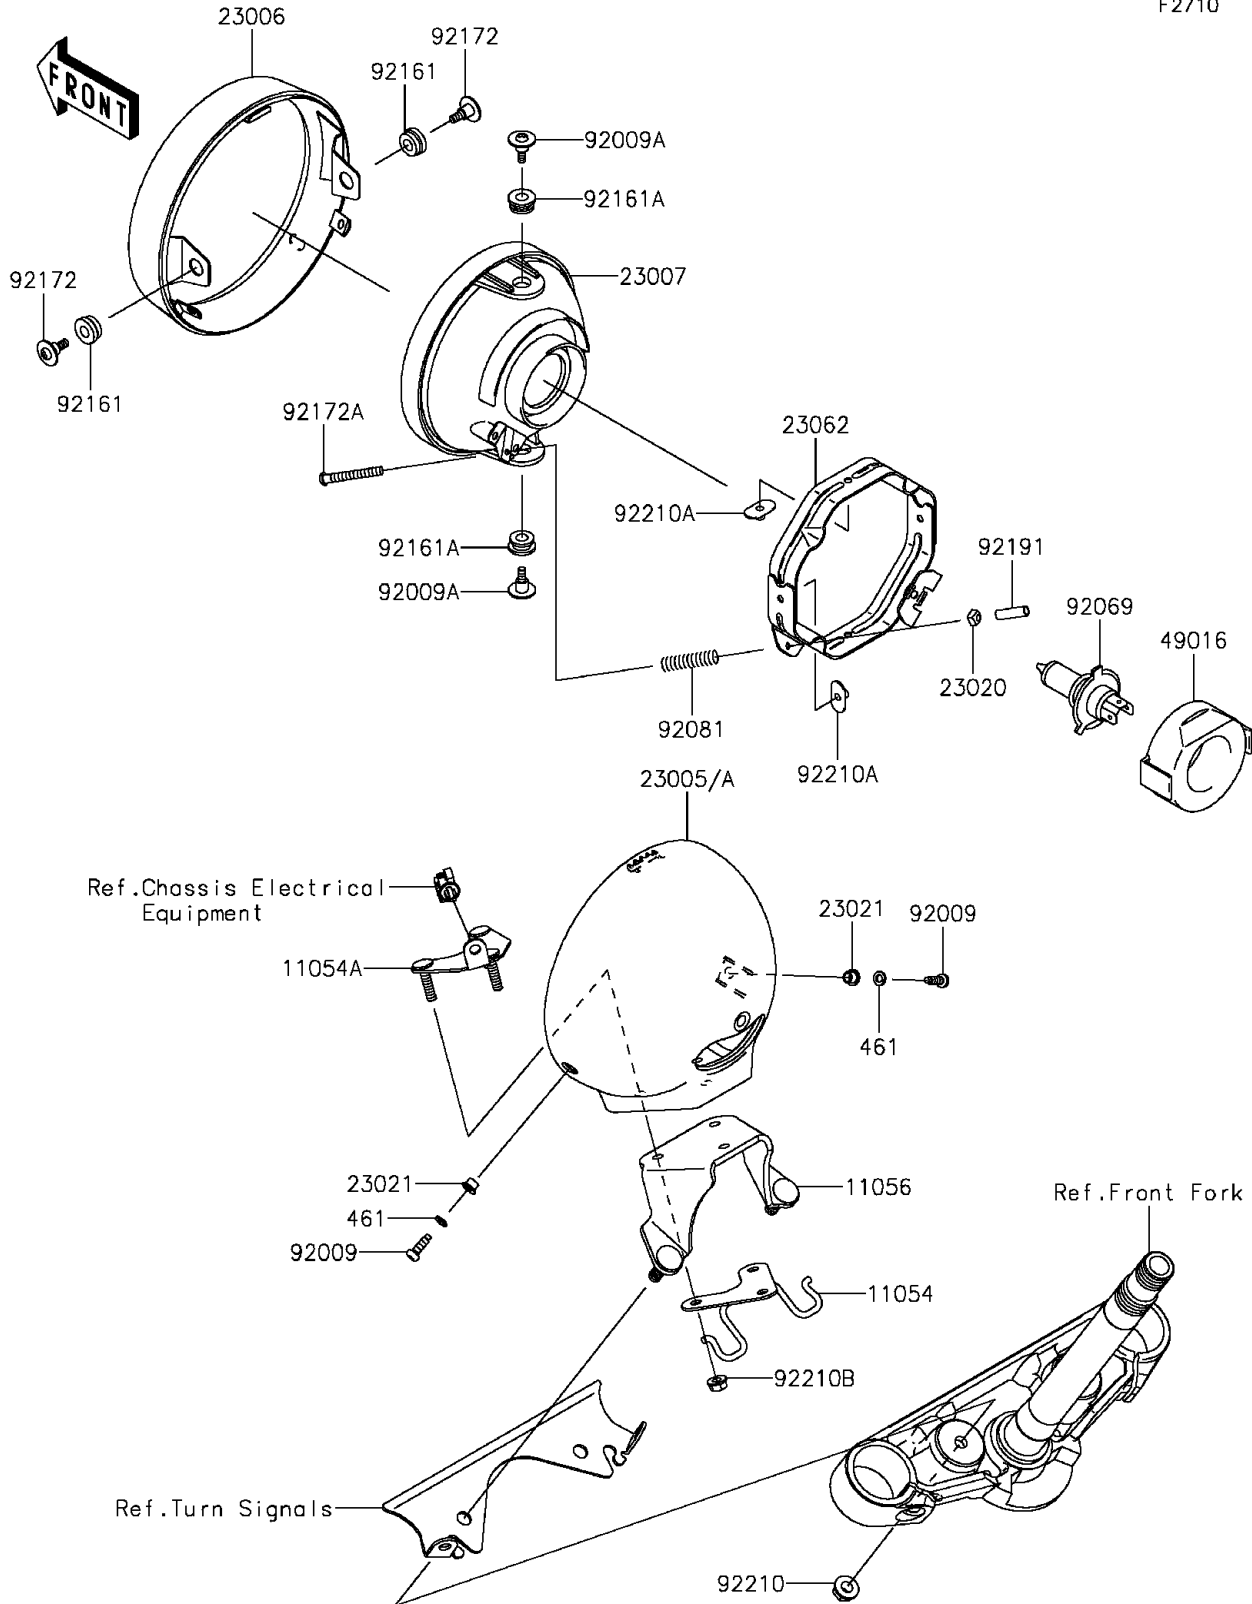

2012 VULCAN® 900 CUSTOM PARTS DIAGRAM

Headlight(s)

F2710

2012 VULCAN® 900 CUSTOM PARTS LIST

Headlight(s)

ITEM NAME	PART NUMBER	QUANTITY
WASHER-SPRING,5MM (Ref # 461)	461S0500	2
BRACKET,SIGNAL LAMP HARNESS (Ref # 11054)	11054-1173	1
BRACKET,HEAD LAMP (Ref # 11054A)	11054-1391	1
BRACKET,HEAD LAMP (Ref # 11056)	11056-0045	1
BODY-COMP-HEAD LAMP (Ref # 23005)	23005-0021	1
RIM-LAMP (Ref # 23006)	23006-0013	1
LENS-COMP,HEAD LAMP (Ref # 23007)	23007-0081	1
NUT,4MM,FOCUS ADJUST (Ref # 23020)	23020-018	2
WASHER (Ref # 23021)	23021-010	2
BRACKET-COMP,HEAD LAMP (Ref # 23062)	23062-0048	1
COVER-SEAL,HEAD LAMP SOCKET (Ref # 49016)	49016-1210	1
SCREW,5MM (Ref # 92009)	92009-1947	2
SCREW,5MM (Ref # 92009A)	92009-1956	2
BULB,12V 60/55W,H4 (Ref # 92069)	92069-0050	1
SPRING,FOCUS ADJUSTING (Ref # 92081)	92081-1701	2
DAMPER (Ref # 92161)	92161-1187	2
DAMPER (Ref # 92161A)	92161-1188	2
SCREW (Ref # 92172)	92172-0293	2
SCREW,FOCUS ADJUST,4X55 (Ref # 92172A)	92172-0294	2
TUBE,3.5X5.5X19 (Ref # 92191)	92191-1217	2
NUT,FLANGED,8MM (Ref # 92210)	92210-0004	2
NUT,5MM (Ref # 92210A)	92210-0364	4
NUT,FLANGED,6MM (Ref # 92210B)	92210-0368	3