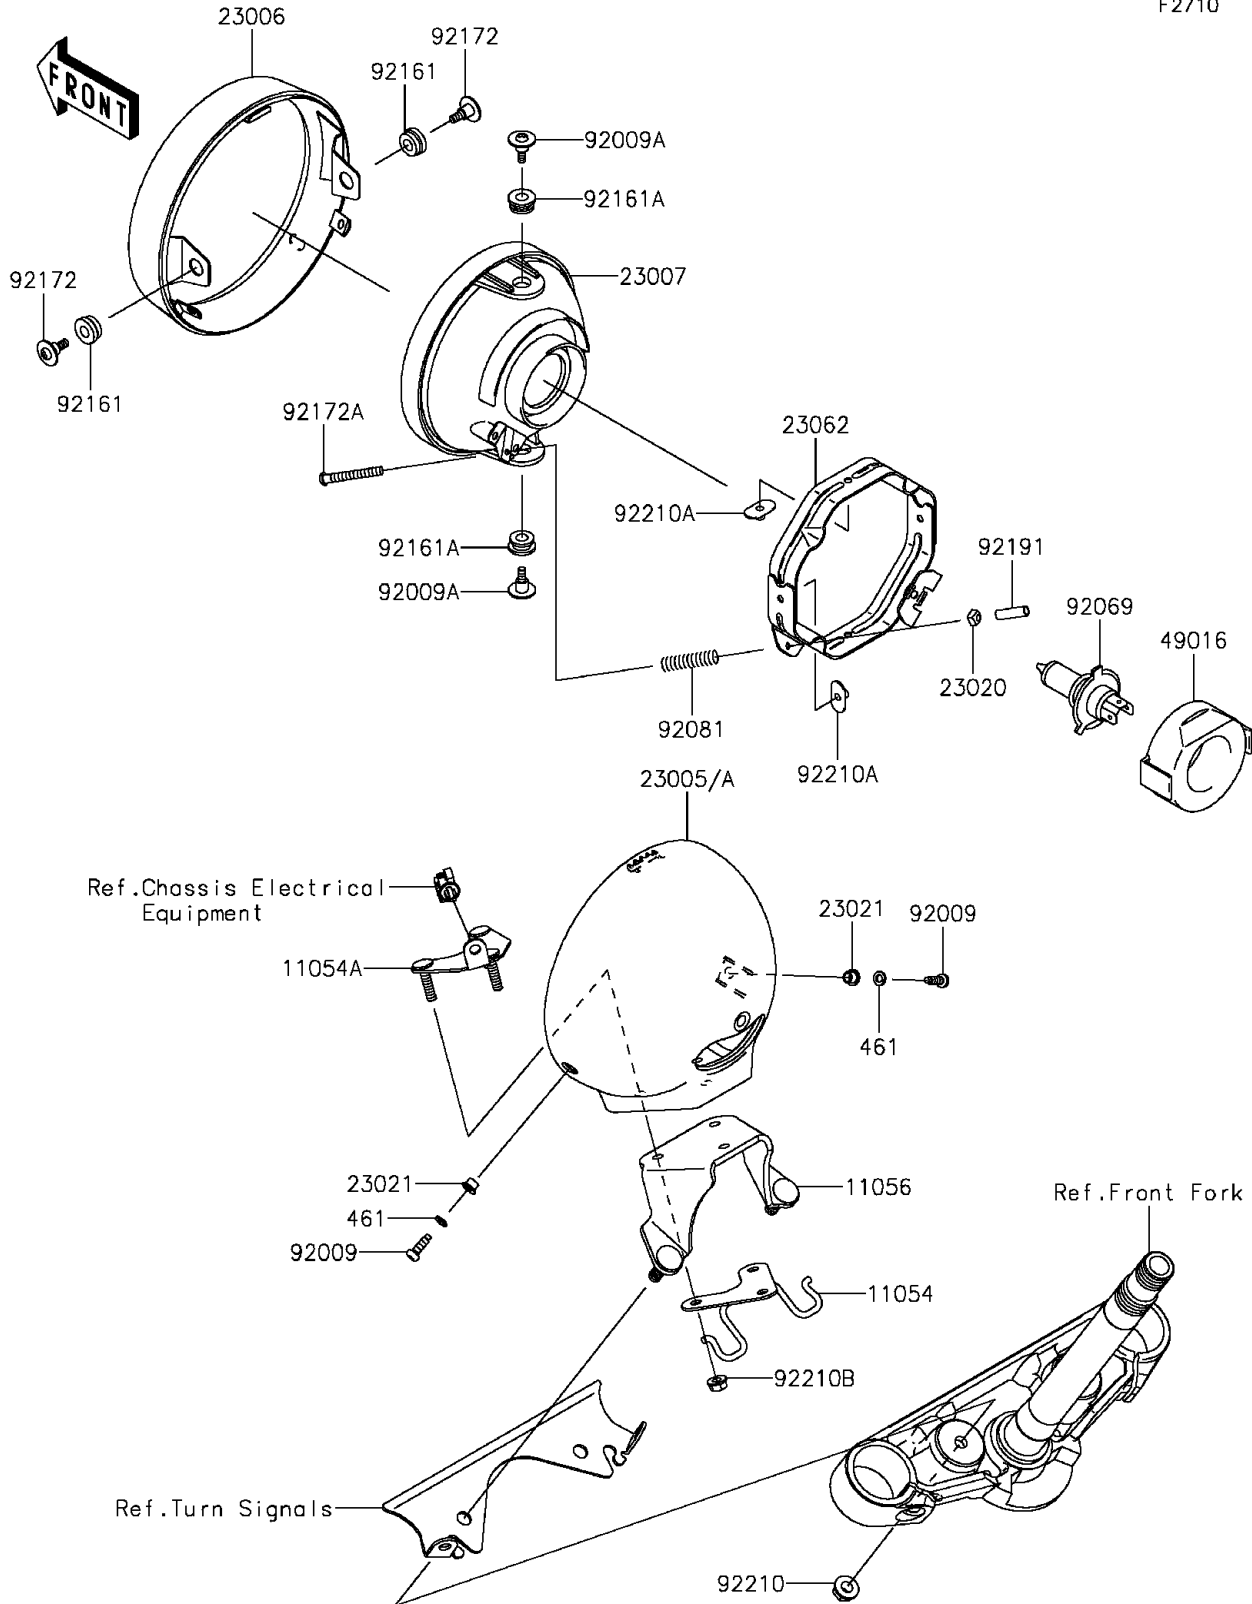

2014 VULCAN® 900 CUSTOM PARTS DIAGRAM

Headlight(s)

F2710

2014 VULCAN® 900 CUSTOM PARTS LIST

Headlight(s)

ITEM NAME	PART NUMBER	QUANTITY
WASHER-SPRING,5MM (Ref # 461)	461S0500	2
BRACKET,SIGNAL LAMP HARNESS (Ref # 11054)	11054-1173	1
BRACKET,HEAD LAMP (Ref # 11054A)	11054-1391	1
BRACKET,HEAD LAMP (Ref # 11056)	11056-0045	1
BODY-COMP-HEAD LAMP,EBONY (Ref # 23005A)	23005-0036-H8	1
RIM-LAMP (Ref # 23006)	23006-0013	1
LENS-COMP,HEAD LAMP (Ref # 23007)	23007-0081	1
NUT,4MM,FOCUS ADJUST (Ref # 23020)	23020-018	2
WASHER (Ref # 23021)	23021-010	2
BRACKET-COMP,HEAD LAMP (Ref # 23062)	23062-0048	1
COVER-SEAL,HEAD LAMP SOCKET (Ref # 49016)	49016-1210	1
SCREW,5MM (Ref # 92009)	92009-1947	2
SCREW,5MM (Ref # 92009A)	92009-1956	2
BULB,12V 60/55W,H4 (Ref # 92069)	92069-0050	1
SPRING,FOCUS ADJUSTING (Ref # 92081)	92081-1701	2
DAMPER (Ref # 92161)	92161-1187	2
DAMPER (Ref # 92161A)	92161-1188	2
SCREW (Ref # 92172)	92172-0293	2
SCREW,FOCUS ADJUST,4X55 (Ref # 92172A)	92172-0294	2
TUBE,3.5X5.5X19 (Ref # 92191)	92191-1217	2
NUT,FLANGED,8MM (Ref # 92210)	92210-0004	2
NUT,5MM (Ref # 92210A)	92210-0364	4
NUT,FLANGED,6MM (Ref # 92210B)	92210-0368	3