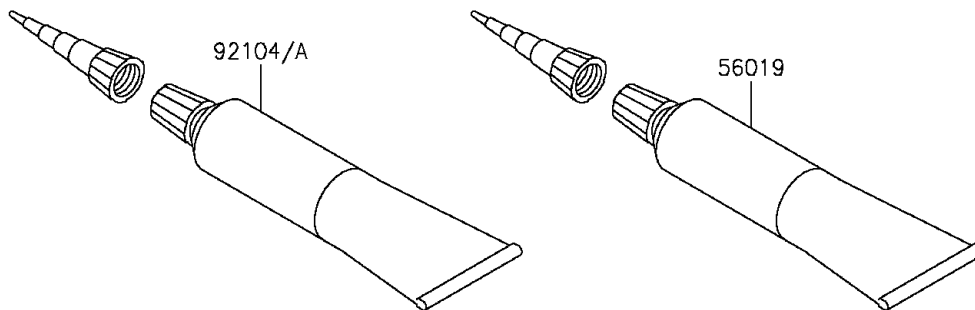

2013 VULCAN® 900 CUSTOM PARTS DIAGRAM

Owner's Tools

F2810

2013 VULCAN® 900 CUSTOM PARTS LIST

Owner's Tools

ITEM NAME	PART NUMBER	QUANTITY
TOOL-KIT (Ref # 56007)	56007-0095	1
BAG,TOOL (Ref # 56008)	56008-1075	1
GASKET-LIQUID,TB1211,WHITE (Ref # 56019)	56019-120	1
GASKET-LIQUID,TB1211F,CLEAR (Ref # 92104)	92104-0004	1
GASKET-LIQUID,TB1216B,BLACK (Ref # 92104A)	92104-1064	1
GRIP-SCREW DRIVER (Ref # 92106)	92106-1001	1
TOOL-DRIVER,#3PHILLIPS (Ref # 92107)	92107-005	1
TOOL-WRENCH,HOOK (Ref # 92110)	92110-0018	1
TOOL-WRENCH,ALLEN,5MM (Ref # 92110A)	92110-1015	1
TOOL-WRENCH,OPEN END,10X12 (Ref # 92110B)	92110-1152	1
TOOL-WRENCH,OPEN END,14X17 (Ref # 92110C)	92110-1153	1
TOOL-WRENCH,HOOK (Ref # 92110D)	92110-1173	1
TOOL-BAR,BOX END WRENCH (Ref # 92111)	92111-0002	1
TOOL-WRENCH,OPEN END,8X10 (Ref # 92126)	92126-004	1