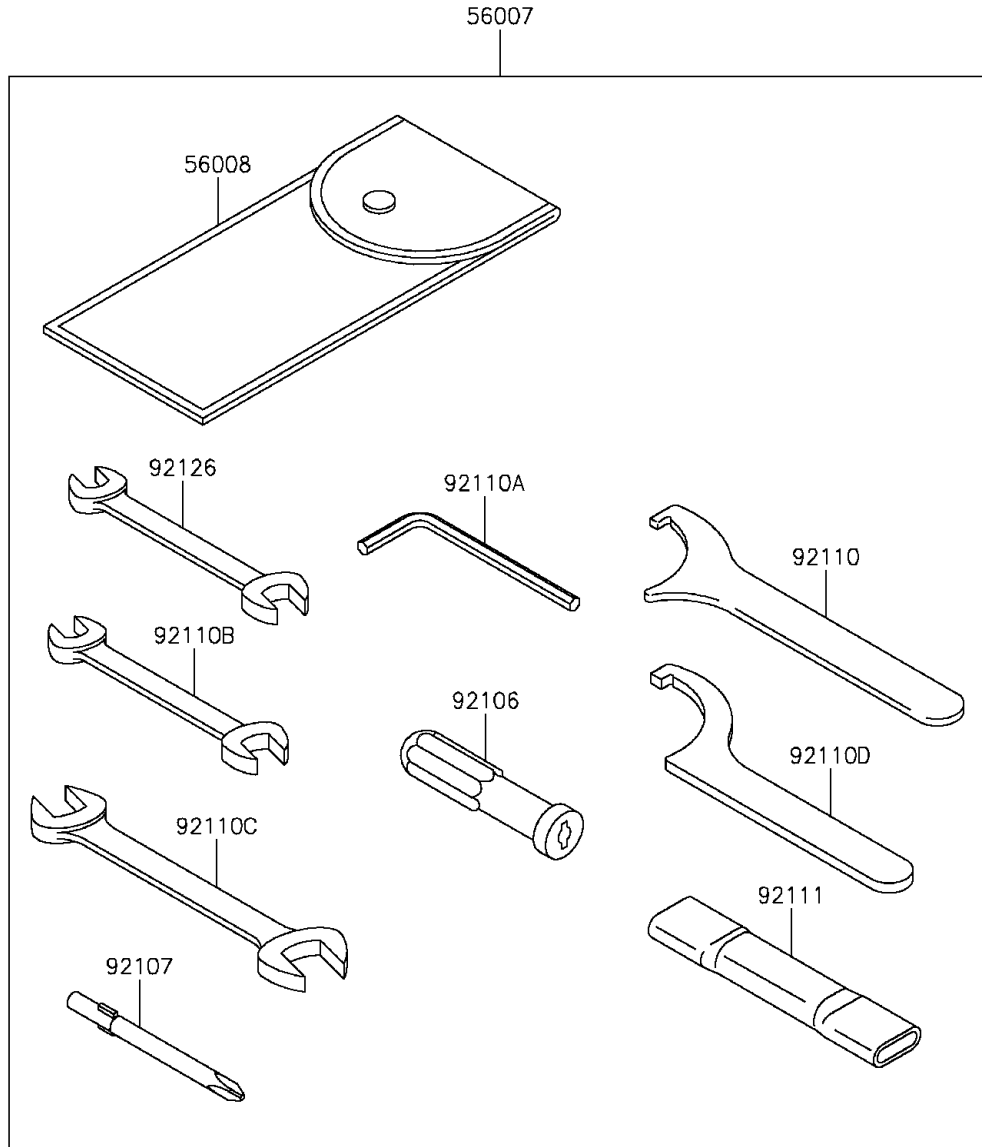

2013 VULCAN® 900 CUSTOM PARTS DIAGRAM

Owner's Tools

F2810

2013 VULCAN® 900 CUSTOM PARTS LIST

Owner's Tools

ITEM NAME	PART NUMBER	QUANTITY
TOOL-KIT (Ref # 56007)	56007-0095	1
BAG,TOOL (Ref # 56008)	56008-1075	1
GASKET-LIQUID,TB1211,WHITE (Ref # 56019)	56019-120	1
GASKET-LIQUID,TB1211F,CLEAR (Ref # 92104)	92104-0004	1
GASKET-LIQUID,TB1216B,BLACK (Ref # 92104A)	92104-1064	1
GRIP-SCREW DRIVER (Ref # 92106)	92106-1001	1
TOOL-DRIVER,#3PHILLIPS (Ref # 92107)	92107-005	1
TOOL-WRENCH,HOOK (Ref # 92110)	92110-0018	1
TOOL-WRENCH,ALLEN,5MM (Ref # 92110A)	92110-1015	1
TOOL-WRENCH,OPEN END,10X12 (Ref # 92110B)	92110-1152	1
TOOL-WRENCH,OPEN END,14X17 (Ref # 92110C)	92110-1153	1
TOOL-WRENCH,HOOK (Ref # 92110D)	92110-1173	1
TOOL-BAR,BOX END WRENCH (Ref # 92111)	92111-0002	1
TOOL-WRENCH,OPEN END,8X10 (Ref # 92126)	92126-004	1