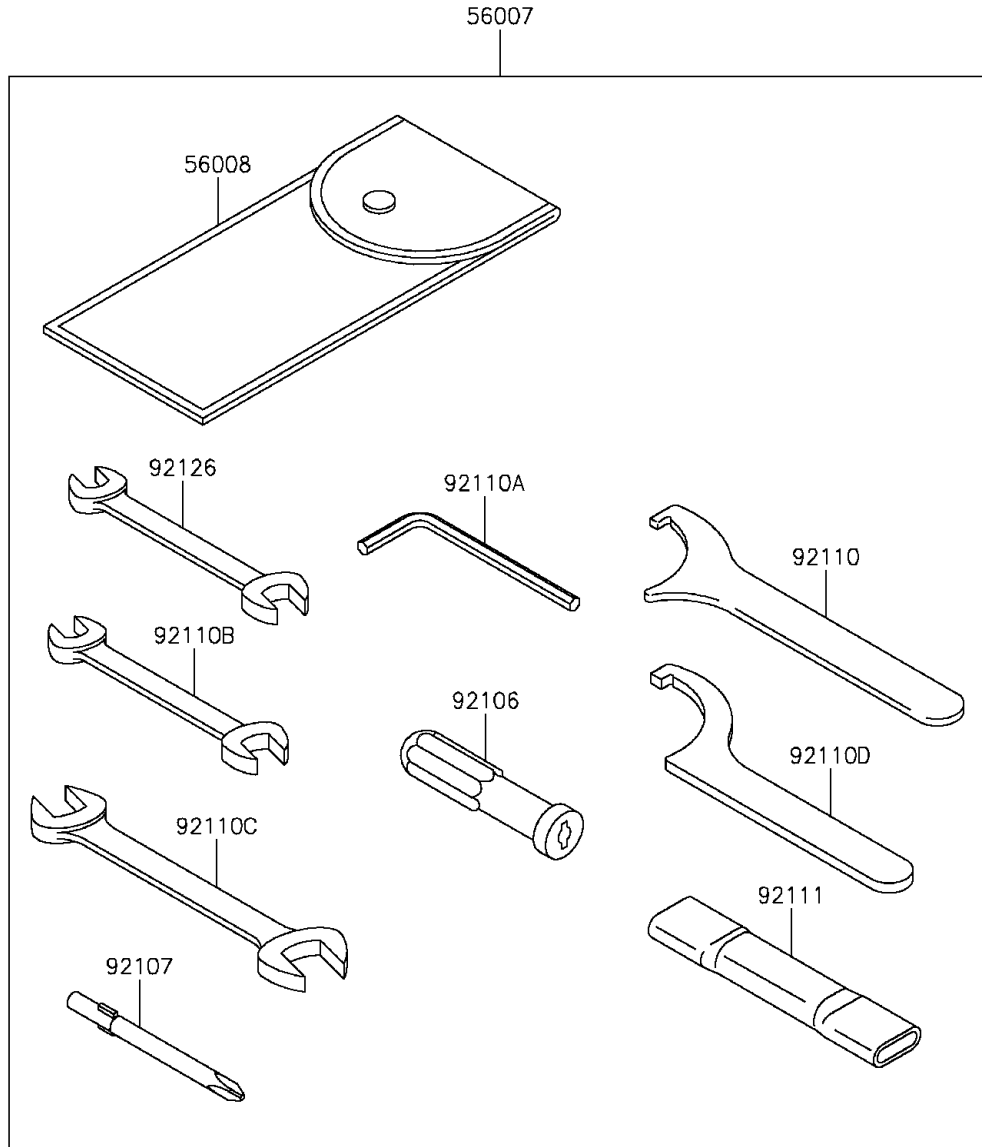

2015 VULCAN® 900 CUSTOM PARTS DIAGRAM

Owner's Tools

F2810

2015 VULCAN® 900 CUSTOM PARTS LIST

Owner's Tools

ITEM NAME	PART NUMBER	QUANTITY
-----------	-------------	----------