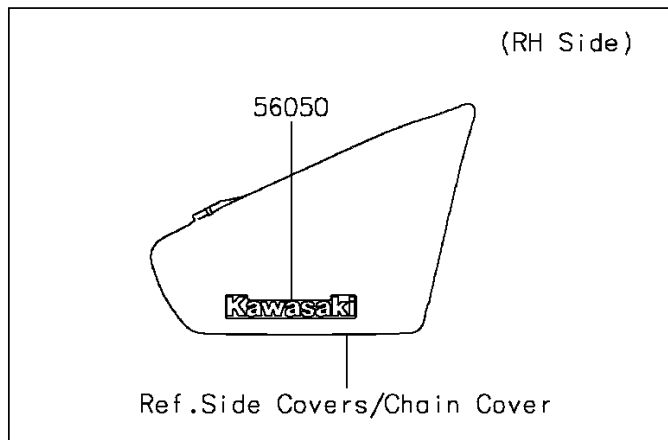

2012 VULCAN® 900 CUSTOM PARTS DIAGRAM

Decals(Black)(CCF)

F2861

2012 VULCAN® 900 CUSTOM PARTS LIST

Decals(Black)(CCF)

ITEM NAME	PART NUMBER	QUANTITY
MARK,SIDE COVER,KAWASAKI (Ref # 56050)	56050-1901	1
MARK,FUEL TANK,LH (Ref # 56052)	56052-0810	1
MARK,FUEL TANK,RH (Ref # 56052A)	56052-0811	1