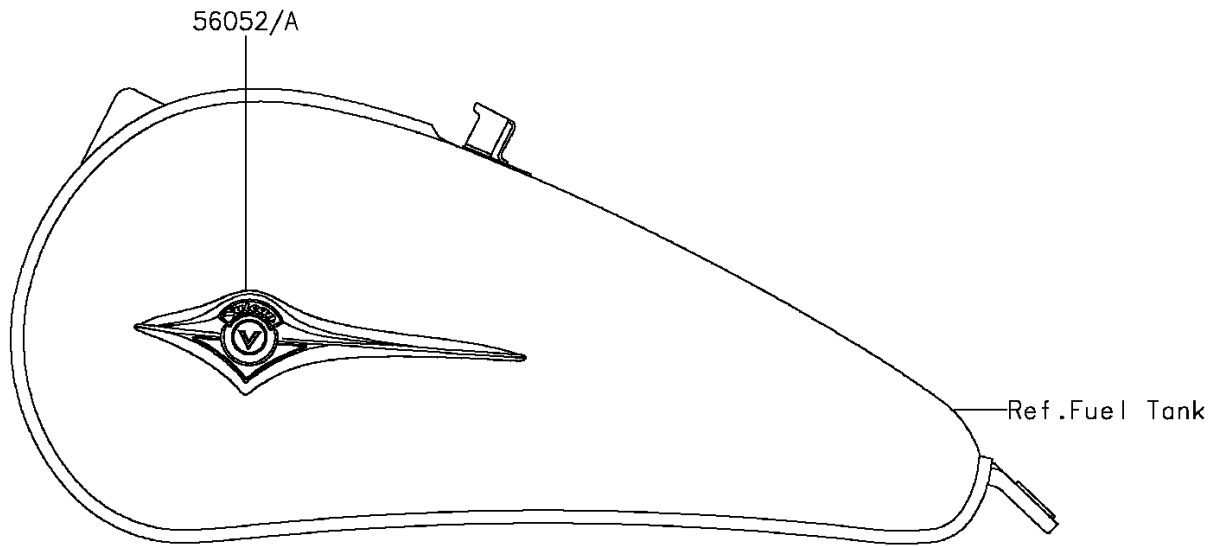

2012 VULCAN® 900 CUSTOM PARTS DIAGRAM

Decals(Black)(CCF)

F2861

2012 VULCAN® 900 CUSTOM PARTS LIST

Decals(Black)(CCF)

ITEM NAME	PART NUMBER	QUANTITY
MARK,SIDE COVER,KAWASAKI (Ref # 56050)	56050-1901	1
MARK,FUEL TANK,LH (Ref # 56052)	56052-0810	1
MARK,FUEL TANK,RH (Ref # 56052A)	56052-0811	1