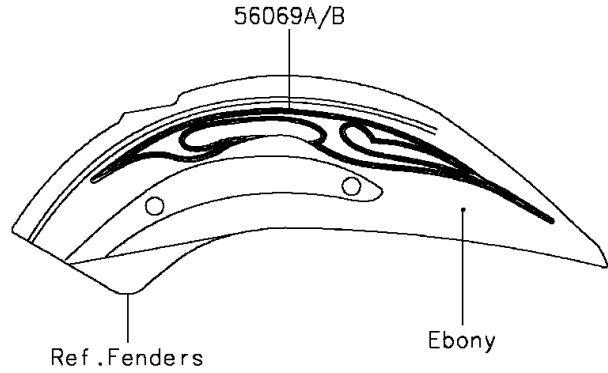

2015 VULCAN® 900 CUSTOM PARTS DIAGRAM

Decals(Ebony)(CFF)

F2861F

2015 VULCAN® 900 CUSTOM PARTS LIST

Decals(Ebony)(CFF)

ITEM NAME	PART NUMBER	QUANTITY
-----------	-------------	----------