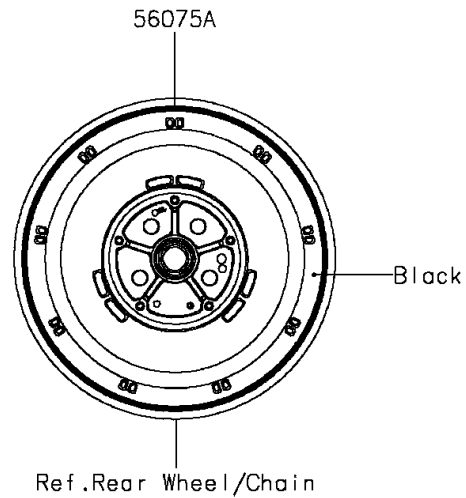

2015 VULCAN® 900 CUSTOM PARTS DIAGRAM

Decals(Ebony)(CFF)

F2861F

2015 VULCAN® 900 CUSTOM PARTS LIST

Decals(Ebony)(CFF)

ITEM NAME	PART NUMBER	QUANTITY
-----------	-------------	----------