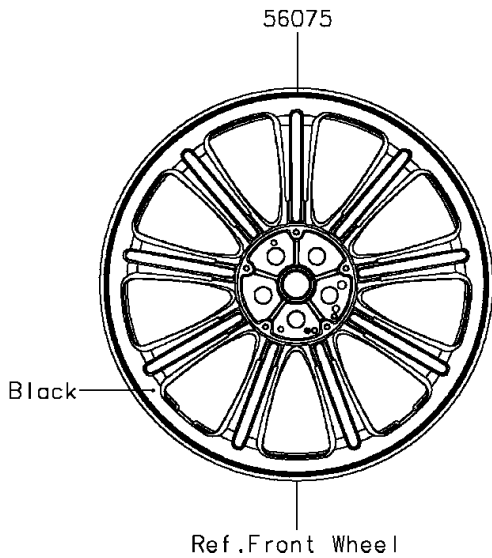

2015 VULCAN® 900 CUSTOM PARTS DIAGRAM

Decals(Ebony)(CFF)

F2861F

2015 VULCAN® 900 CUSTOM PARTS LIST

Decals(Ebony)(CFF)

ITEM NAME	PART NUMBER	QUANTITY
-----------	-------------	----------