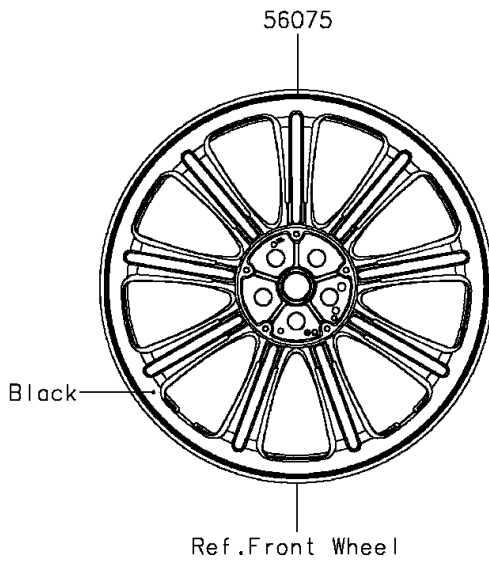

2015 VULCAN® 900 CUSTOM PARTS DIAGRAM

Decals(Ebony/Gray)(CFF)(CN)

F2861G

2015 VULCAN® 900 CUSTOM PARTS LIST

Decals(Ebony/Gray)(CFF)(CN)

ITEM NAME	PART NUMBER	QUANTITY
-----------	-------------	----------