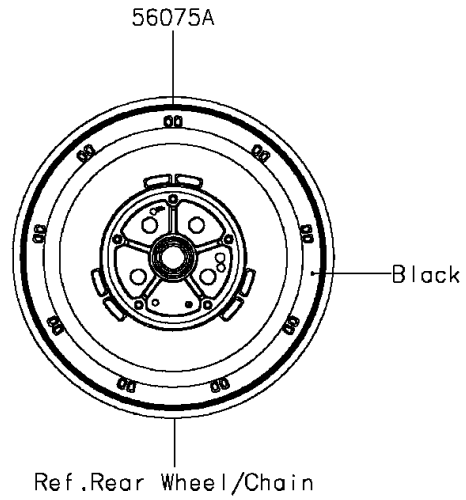

2015 VULCAN® 900 CUSTOM PARTS DIAGRAM

Decals(Ebony/Gray)(CFF)(CN)

F2861G

2015 VULCAN® 900 CUSTOM PARTS LIST

Decals(Ebony/Gray)(CFF)(CN)

ITEM NAME	PART NUMBER	QUANTITY
-----------	-------------	----------