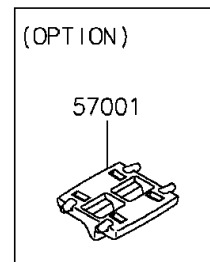

2015 VULCAN® 900 CUSTOM PARTS DIAGRAM

Decals(Ebony/Gray)(CFF)(CN)

F2861G

2015 VULCAN® 900 CUSTOM PARTS LIST

Decals(Ebony/Gray)(CFF)(CN)

ITEM NAME	PART NUMBER	QUANTITY
-----------	-------------	----------