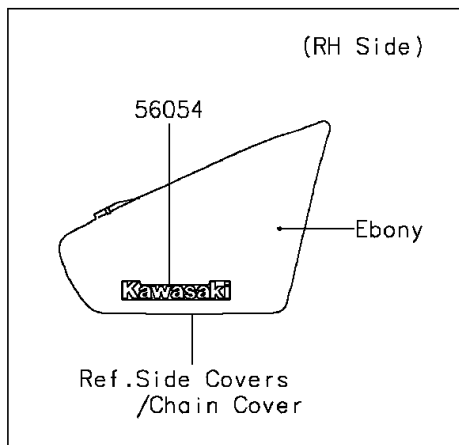

2015 VULCAN® 900 CUSTOM PARTS DIAGRAM

Decals(Ebony/Gray)(CFF)(CN)

F2861G

2015 VULCAN® 900 CUSTOM PARTS LIST

Decals(Ebony/Gray)(CFF)(CN)

ITEM NAME	PART NUMBER	QUANTITY
-----------	-------------	----------