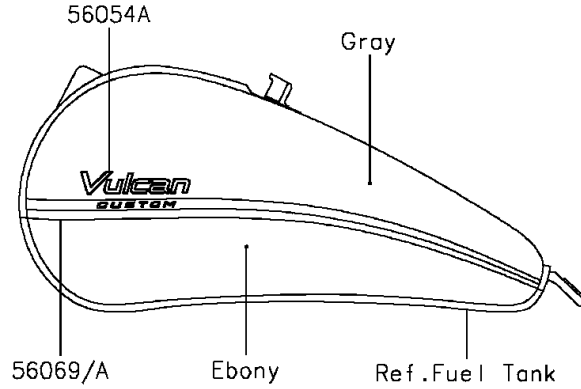

2015 VULCAN® 900 CUSTOM PARTS DIAGRAM

Decals(Ebony/Gray)(CFF)(CN)

F2861G

2015 VULCAN® 900 CUSTOM PARTS LIST

Decals(Ebony/Gray)(CFF)(CN)

ITEM NAME	PART NUMBER	QUANTITY
-----------	-------------	----------