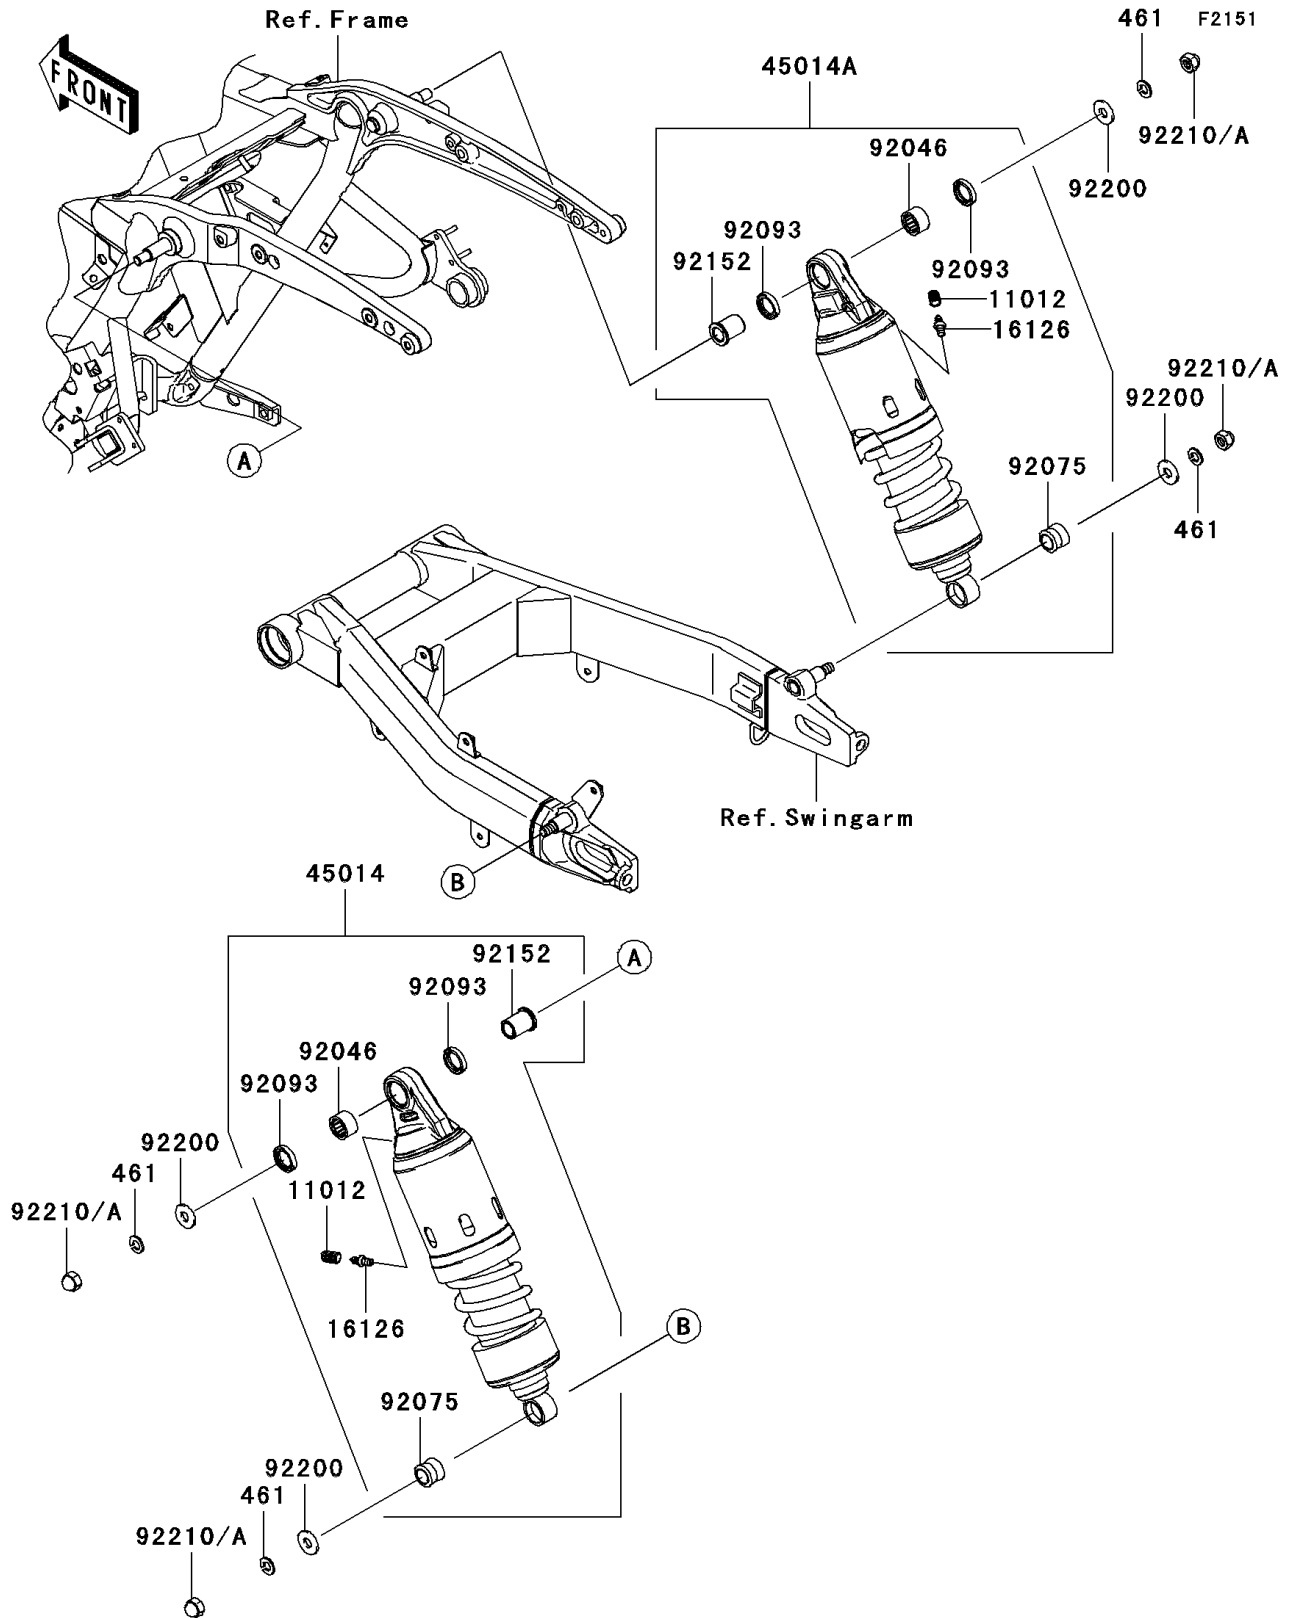

2009 Vulcan® 1700 Classic PARTS DIAGRAM

Suspension/Shock Absorber

2009 Vulcan® 1700 Classic PARTS LIST

Suspension/Shock Absorber

ITEM NAME	PART NUMBER	QUANTITY
-----------	-------------	----------