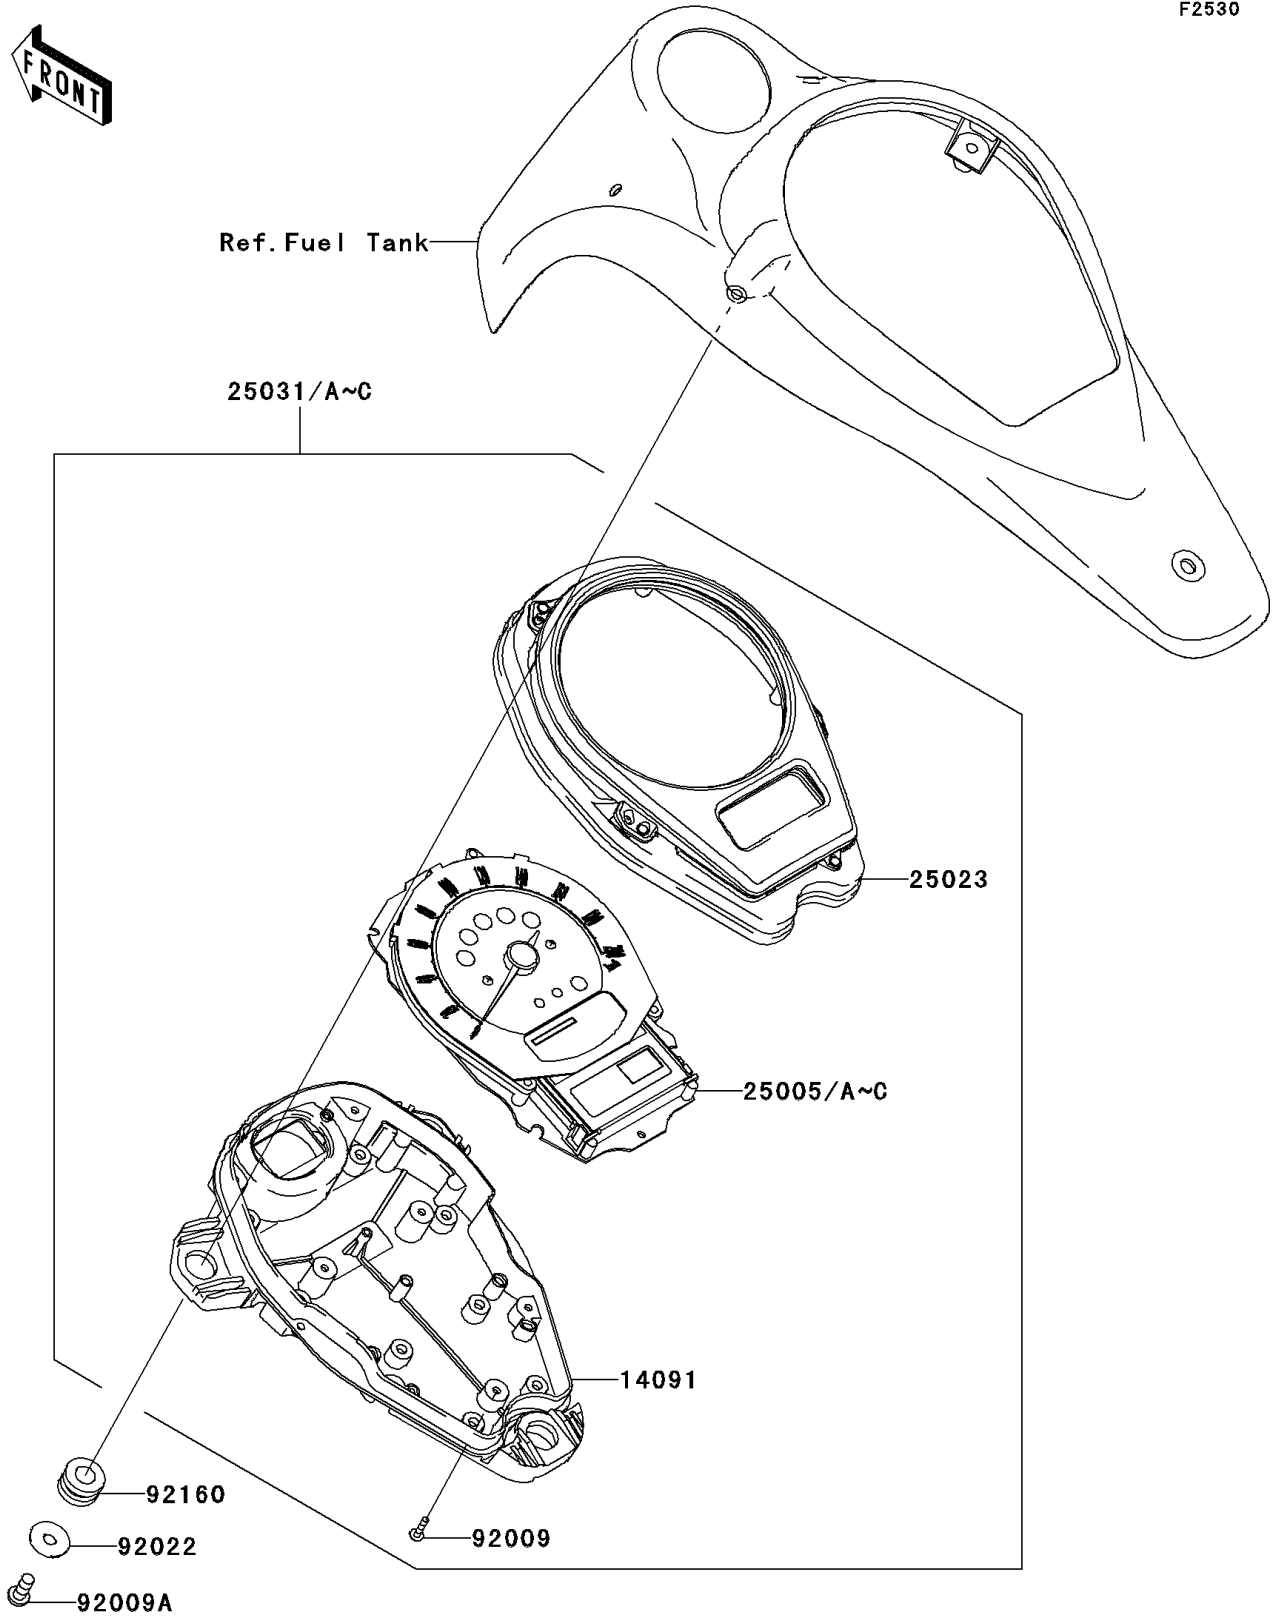

2012 VULCAN® 1700 CLASSIC PARTS DIAGRAM

Meter(s)

F2530

Ref. Fuel Tank

25031/A~C

25023

25005/A~C

14091

92160

92022

92009A

92009

2012 VULCAN® 1700 CLASSIC PARTS LIST

Meter(s)

ITEM NAME	PART NUMBER	QUANTITY
COVER,METER,LWR (Ref # 14091)	14091-1578	1
COVER-METER CASE,UPP (Ref # 25023)	25023-0038	1
SCREW,TAPPING,3X14 (Ref # 92009)	92009-1592	9
SCREW,6X14 (Ref # 92009A)	92009-3845	3
WASHER,PLAIN,6MM (Ref # 92022)	92022-165	3
DAMPER (Ref # 92160)	92160-1167	3
SPEEDOMETER,MPH (Ref # 25005B)	25005-0084	1
SPEEDOMETER,KPH (Ref # 25005C)	25005-0085	1
METER-ASSY,MPH (Ref # 25031B)	25031-0340	1
METER-ASSY,KPH (Ref # 25031C)	25031-0341	1