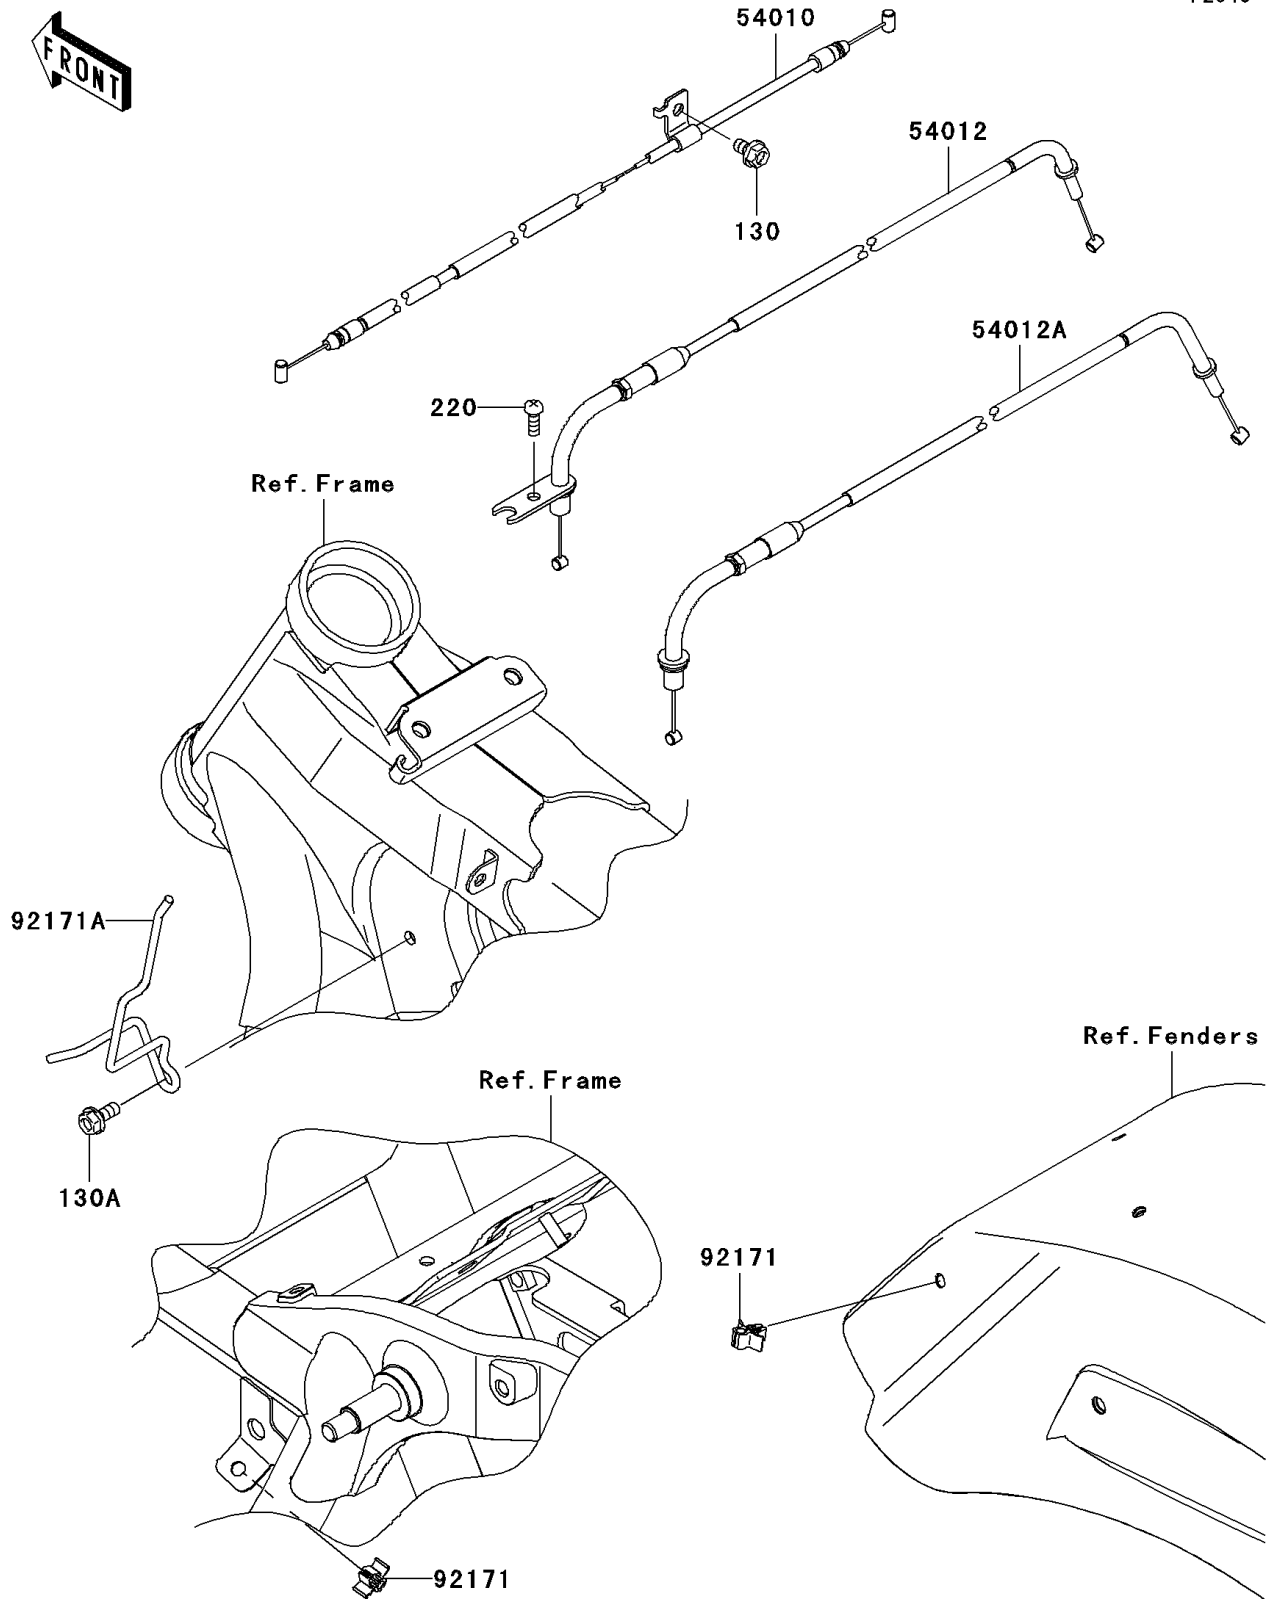

2011 VULCAN® 1700 CLASSIC PARTS DIAGRAM

Cables

F2540

2011 VULCAN® 1700 CLASSIC PARTS LIST

Cables

ITEM NAME	PART NUMBER	QUANTITY
BOLT-FLANGED,6X10 (Ref # 130)	130BA0610	1
BOLT-FLANGED,6X14 (Ref # 130A)	130BB0614	1
SCREW-PAN-CROSS,5X14 (Ref # 220)	220AB0514	1
CABLE,SEAT LOCK (Ref # 54010)	54010-0110	1
CABLE-THROTTLE,OPENING (Ref # 54012)	54012-0284	1
CABLE-THROTTLE,CLOSING (Ref # 54012A)	54012-0285	1
CLAMP,SEAT LOCK CABLE (Ref # 92171)	92171-0328	2
CLAMP,CABLE (Ref # 92171A)	92171-1838	1