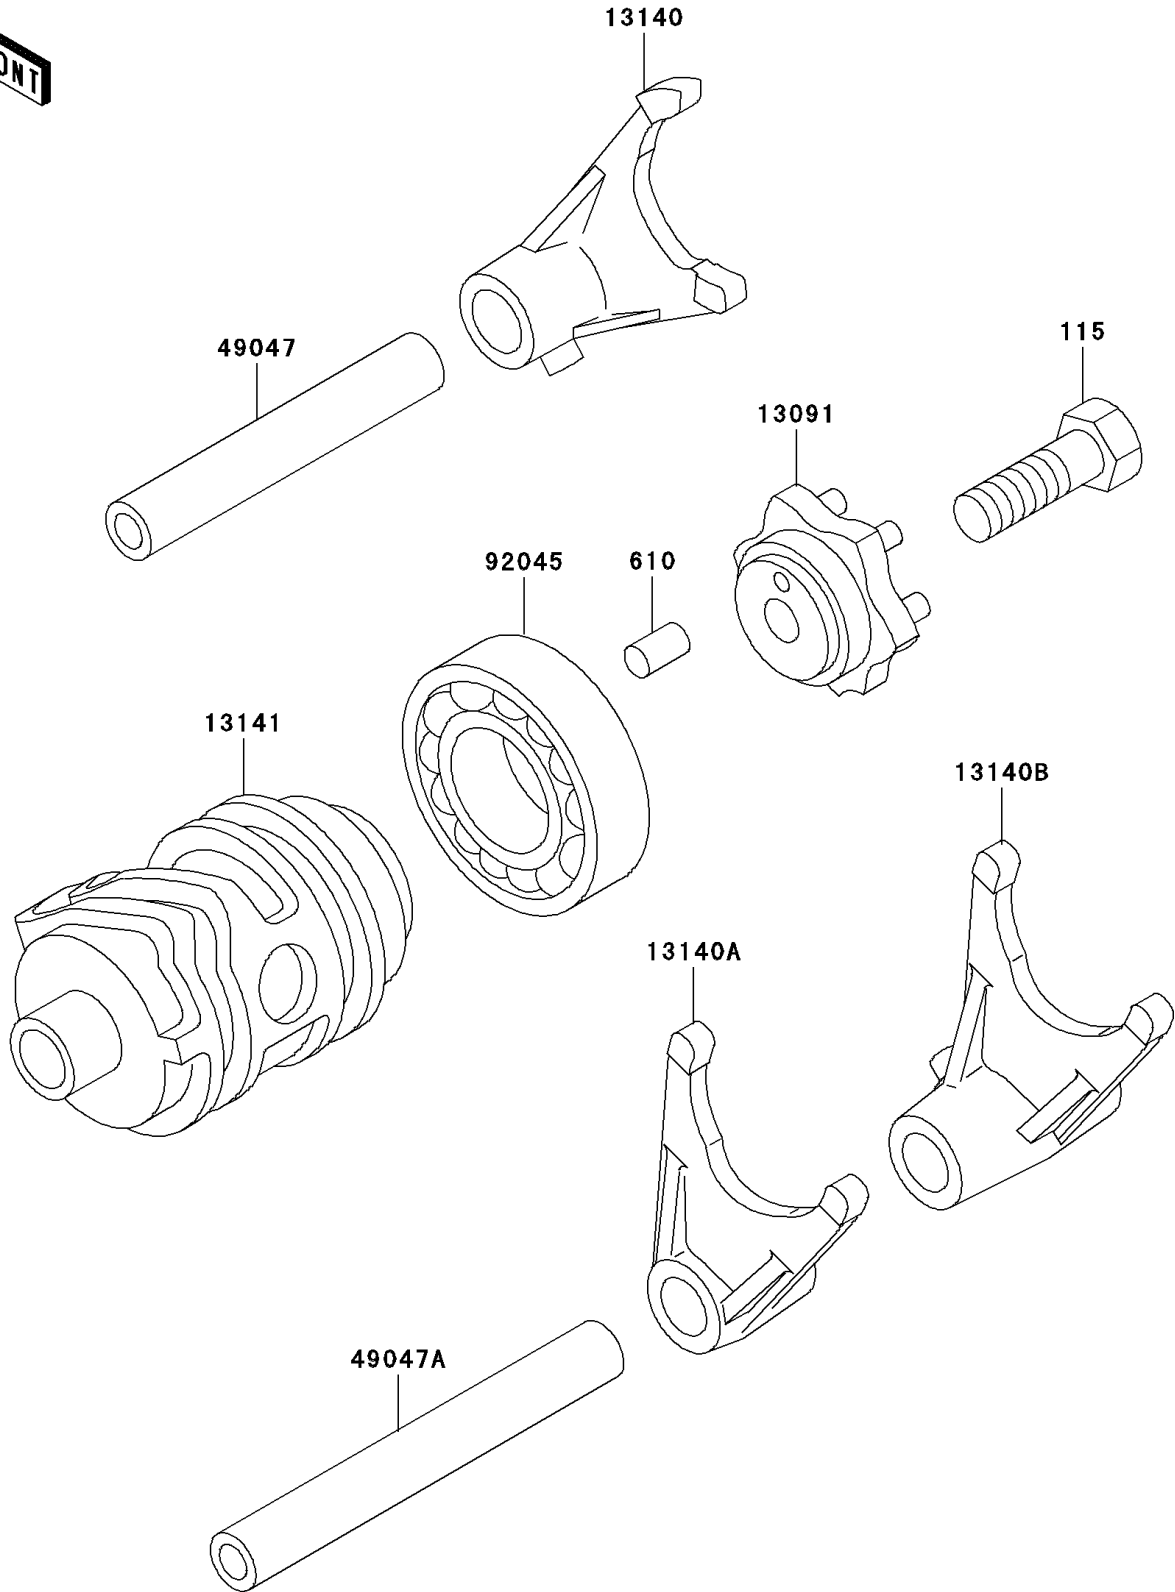

# 2006 KX100 PARTS DIAGRAM

Gear Change Drum/Shift Fork(s)

E1362

## 2006 KX100 PARTS LIST

### Gear Change Drum/Shift Fork(s)

ITEM NAME	PART NUMBER	QUANTITY
BOLT-SMALL-UPSET,8X25 (Ref # 115)	115BA0825	1
ROLLER,4X8 (Ref # 610)	610A0408	1
HOLDER,CHANGE DRUM (Ref # 13091)	13091-1390	1
FORK-SHIFT,5TH&6TH (Ref # 13140)	13140-1302	1
FORK-SHIFT,2ND&3RD (Ref # 13140A)	13140-1303	1
FORK-SHIFT,LOW&4TH (Ref # 13140B)	13140-1304	1
DRUM-CHANGE (Ref # 13141)	13141-1120	1
ROD-SHIFT,5.9X10X64.5 (Ref # 49047)	49047-1063	1
ROD-SHIFT,5.9X10X81 (Ref # 49047A)	49047-1064	1
BEARING-BALL,6905Z (Ref # 92045)	92045-1058	1