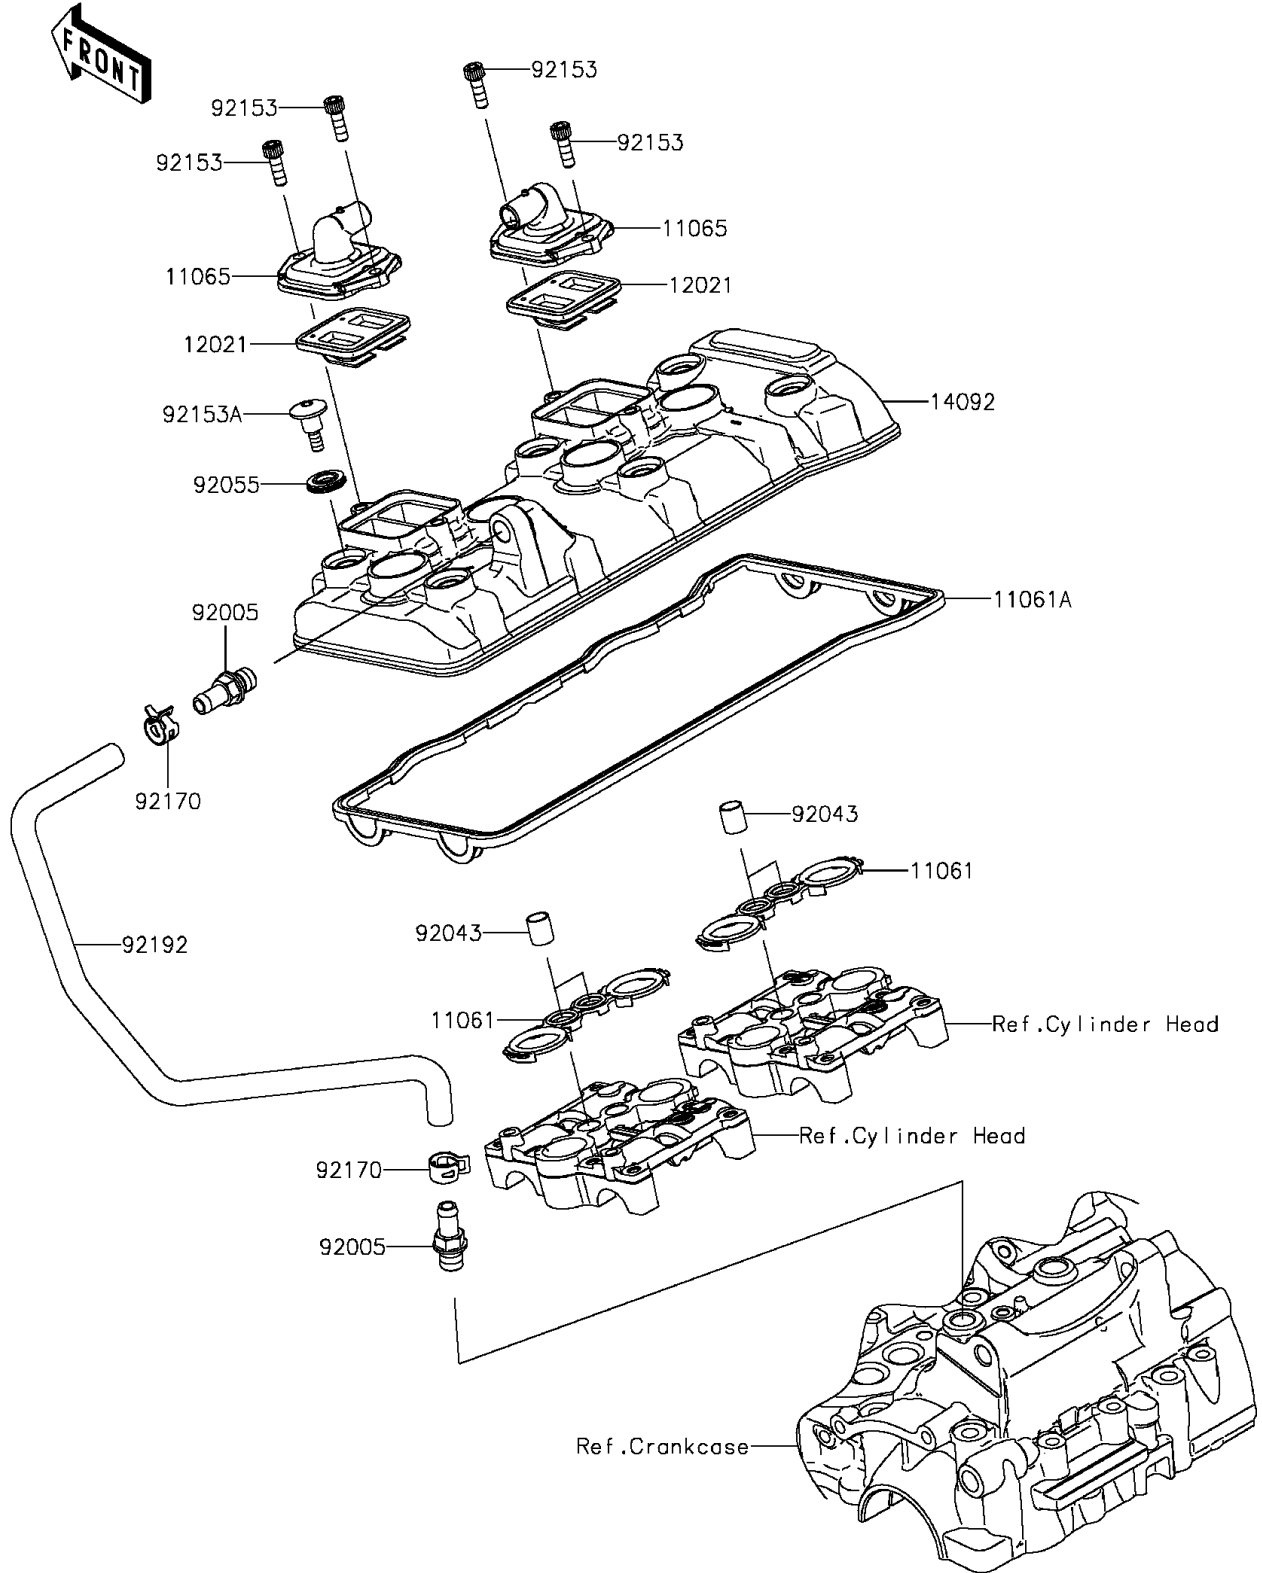

2013 NINJA® ZX™ -6R PARTS DIAGRAM

Cylinder Head Cover

E1112

2013 NINJA® ZX™ -6R PARTS LIST

Cylinder Head Cover

ITEM NAME	PART NUMBER	QUANTITY
-----------	-------------	----------