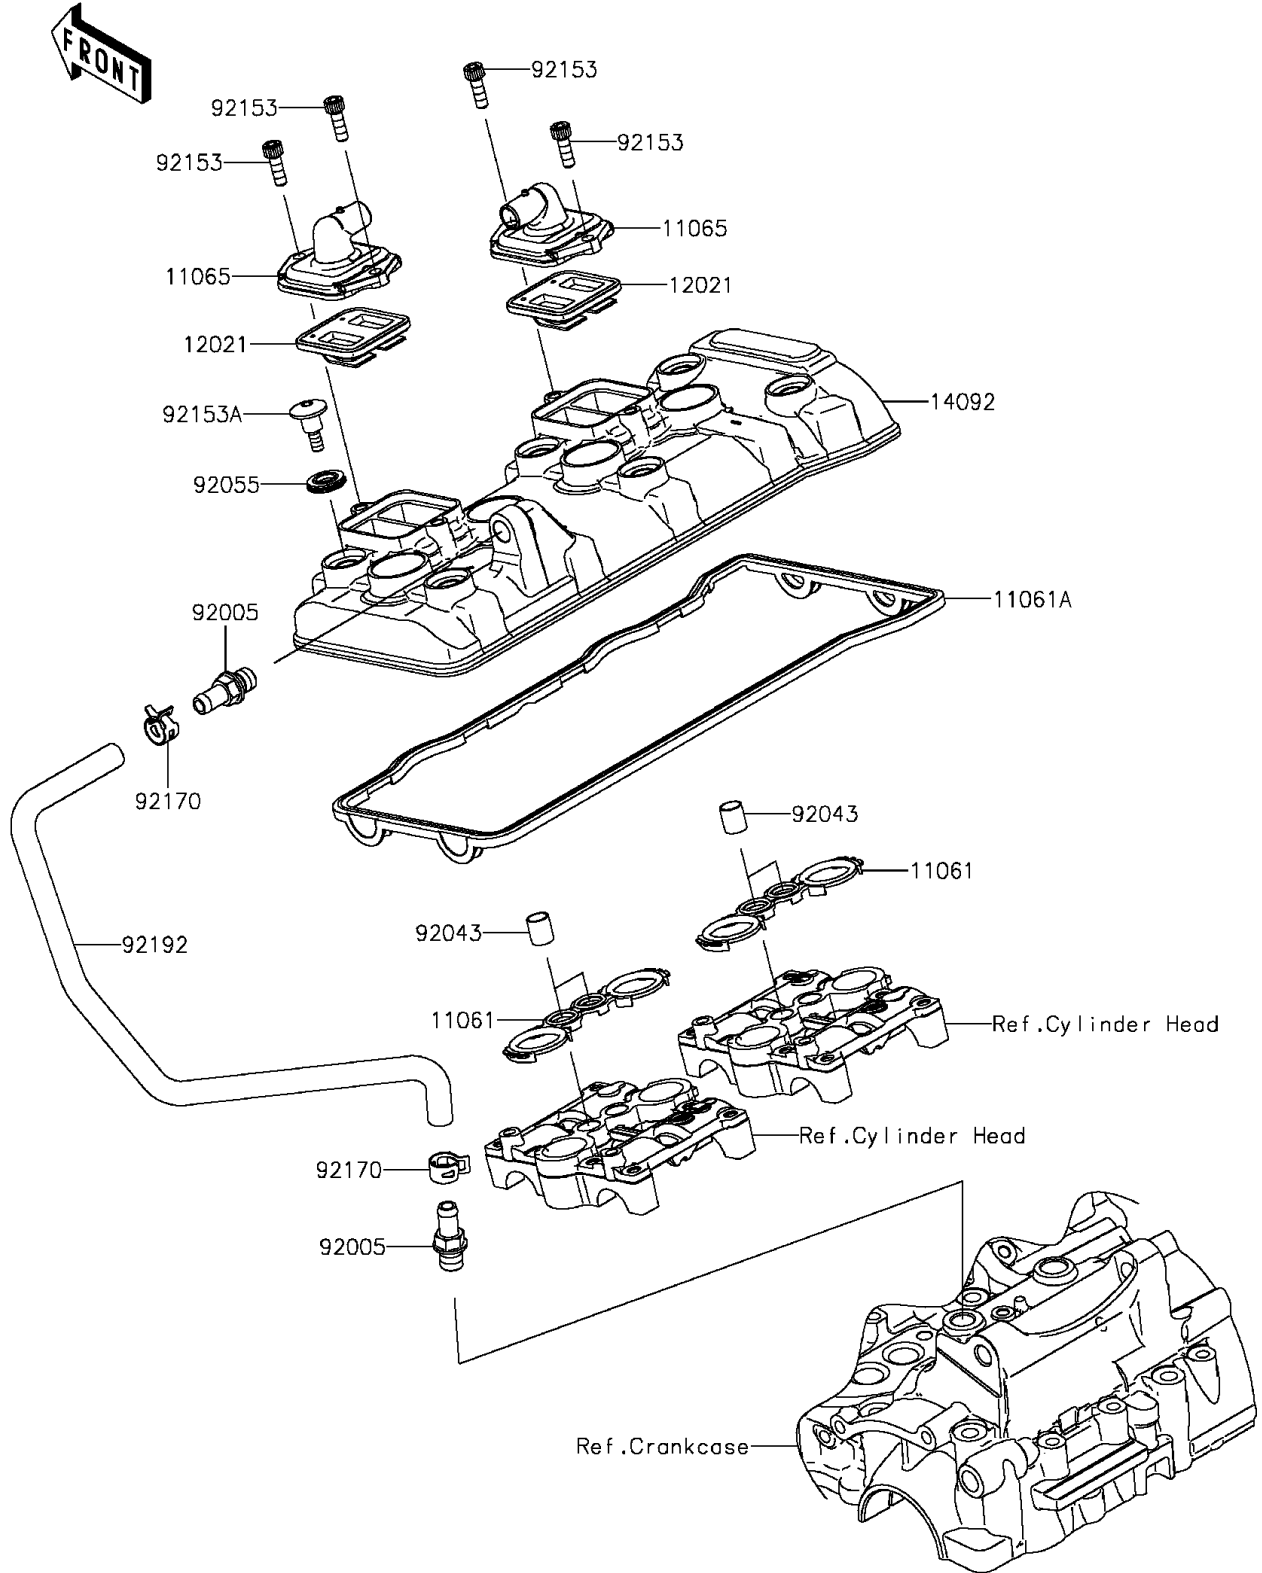

2014 NINJA® ZX™ -6R PARTS DIAGRAM

Cylinder Head Cover

E1112

2014 NINJA® ZX™ -6R PARTS LIST

Cylinder Head Cover

ITEM NAME	PART NUMBER	QUANTITY
GASKET,PLUG HOLE (Ref # 11061)	11061-0374	2
GASKET,HEAD COVER (Ref # 11061A)	11061-0375	1
CAP,HEAD COVER (Ref # 11065)	11065-0328	2
VALVE-ASSY-REED (Ref # 12021)	12021-0016	2
COVER,HEAD (Ref # 14092)	14092-1084	1
FITTING,BREATHER CONNECTION (Ref # 92005)	92005-0086	2
PIN,10.1X12X14 (Ref # 92043)	92043-4009	4
RING-O (Ref # 92055)	92055-0187	6
BOLT,SOCKET,6X18 (Ref # 92153)	92153-1284	4
BOLT,SOCKET,6X22.5 (Ref # 92153A)	92153-1779	6
CLAMP (Ref # 92170)	92170-1938	2
TUBE,BREATHER CONNECTION (Ref # 92192)	92192-0423	1