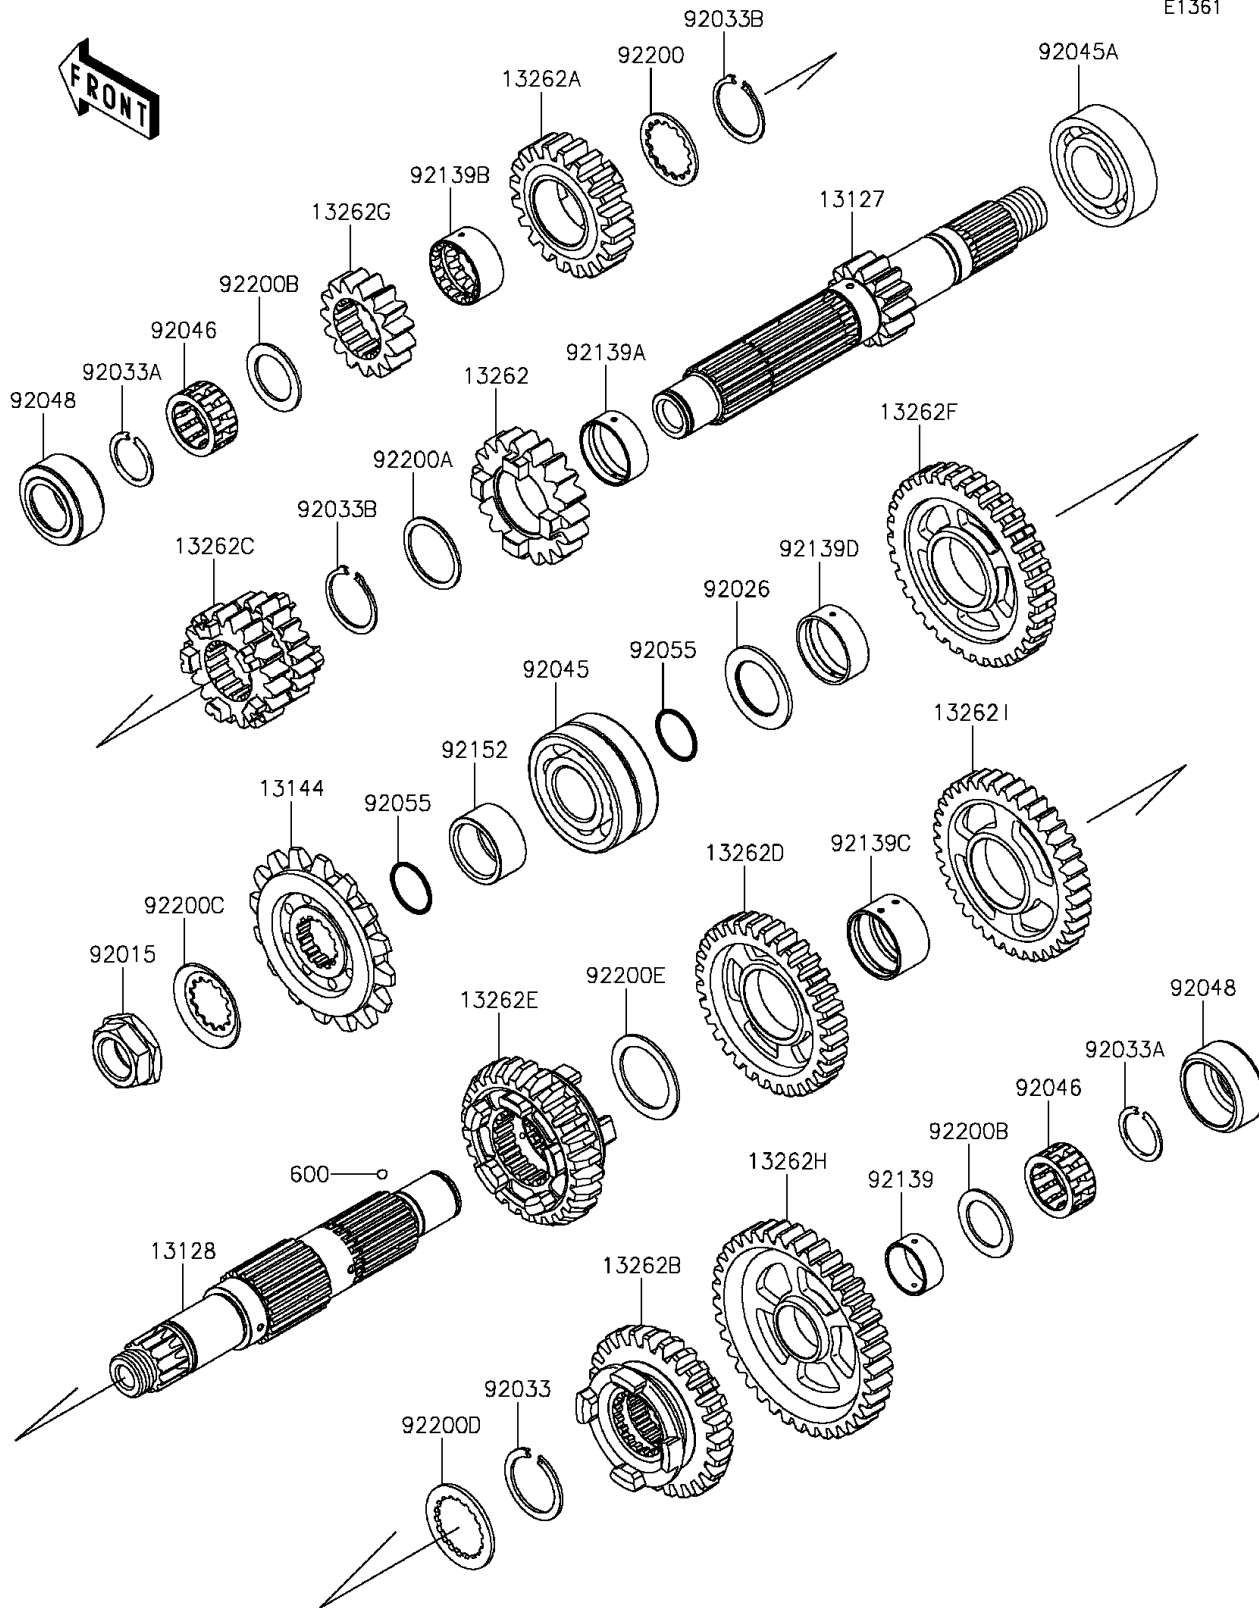

2014 NINJA® ZX™ -6R PARTS DIAGRAM

Transmission

E1361

2014 NINJA® ZX™ -6R PARTS LIST

Transmission

ITEM NAME	PART NUMBER	QUANTITY
BALL-STEEL,5/32 (Ref # 600)	600A0500	3
SHAFT-TRANSMISSION INPUT,13T (Ref # 13127)	13127-0647	1
SHAFT-TRANSMISSION OUTPUT (Ref # 13128)	13128-0031	1
SPROCKET-OUTPUT,16T,#520 (Ref # 13144)	13144-0038	1
GEAR,INPUT 5TH,19T (Ref # 13262)	13262-0374	1
GEAR,INPUT 6TH,20T (Ref # 13262A)	13262-0375	1
GEAR,OUTPUT 5TH,27T (Ref # 13262B)	13262-0380	1
GEAR,INPUT 3RD&4TH,20T&20T (Ref # 13262C)	13262-0506	1
GEAR,OUTPUT 4TH,32T (Ref # 13262D)	13262-0510	1
GEAR,OUTPUT 6TH,26T (Ref # 13262E)	13262-0582	1
GEAR,OUTPUT 2ND,33T (Ref # 13262F)	13262-0743	1
GEAR,INPUT 2ND,15T (Ref # 13262G)	13262-0950	1
GEAR,OUTPUT LOW,37T (Ref # 13262H)	13262-0951	1
GEAR,OUTPUT 3RD,37T (Ref # 13262I)	13262-0963	1
NUT,20MM (Ref # 92015)	92015-1963	1
SPACER,25.3X39X2.0 (Ref # 92026)	92026-1529	1
RING-SNAP,26.9X34X1.5 (Ref # 92033)	92033-0047	1
RING-SNAP,20X25.5X1.2 (Ref # 92033A)	92033-025	2
RING-SNAP,25.9X30.6X1.2 (Ref # 92033B)	92033-1037	2
BEARING-BALL,DAC2557NSSH (Ref # 92045)	92045-0003	1
BEARING-BALL,25X52X15 (Ref # 92045A)	92045-0058	1
BEARING-NEEDLE (Ref # 92046)	92046-1291	2
RACE,30X38X17.3 (Ref # 92048)	92048-0007	2
RING-O,21.5X1.5 (Ref # 92055)	92055-1293	2
BUSHING,GEAR,LOW OUT (Ref # 92139)	92139-0038	1
BUSHING,GEAR,5TH IN (Ref # 92139A)	92139-0161	1
BUSHING,GEAR,6TH IN (Ref # 92139B)	92139-0162	1
BUSHING,GEAR,3RD/4TH OUT (Ref # 92139C)	92139-0163	1
BUSHING,GEAR,2ND OUT (Ref # 92139D)	92139-0164	1

2014 NINJA® ZX™ -6R PARTS LIST

Transmission

ITEM NAME	PART NUMBER	QUANTITY
COLLAR,25X32X15.7 (Ref # 92152)	92152-0444	1
WASHER,28.3X34.0X1.6 (Ref # 92200)	92200-0050	1
WASHER,28.1X34.0X1.2 (Ref # 92200A)	92200-0051	1
WASHER,22.1X32.0X1.4 (Ref # 92200B)	92200-0138	2
WASHER (Ref # 92200C)	92200-0863	1
WASHER,TOOTHED,28X40X2 (Ref # 92200D)	92200-1277	1
WASHER,29.9X40X1.5 (Ref # 92200E)	92200-1278	1