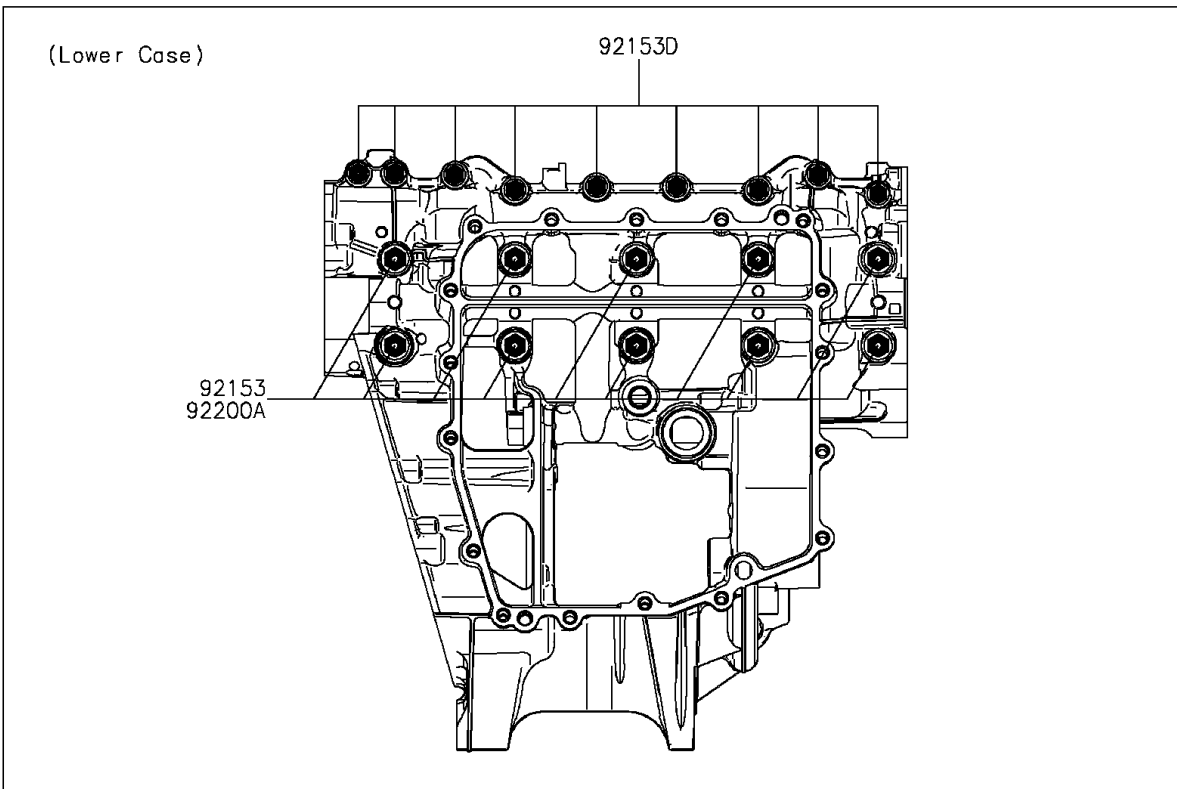

2015 NINJA[®] ZX[™]-6R PARTS DIAGRAM

Crankcase Bolt Pattern

E1412

2015 NINJA® ZX™ -6R PARTS LIST

Crankcase Bolt Pattern

ITEM NAME	PART NUMBER	QUANTITY
BOLT,FLANGED,8X95 (Ref # 92153)	92153-1631	10
BOLT,FLANGED,8X90 (Ref # 92153A)	92153-1632	1
BOLT,FLANGED,8X75 (Ref # 92153B)	92153-1633	3
BOLT,FLANGED,6X68 (Ref # 92153C)	92153-1637	7
BOLT,FLANGED,6X50 (Ref # 92153D)	92153-1638	9
WASHER,8.2X16X1.6 (Ref # 92200)	92200-0047	4
WASHER,8.5X18X3.0 (Ref # 92200A)	92200-0153	10