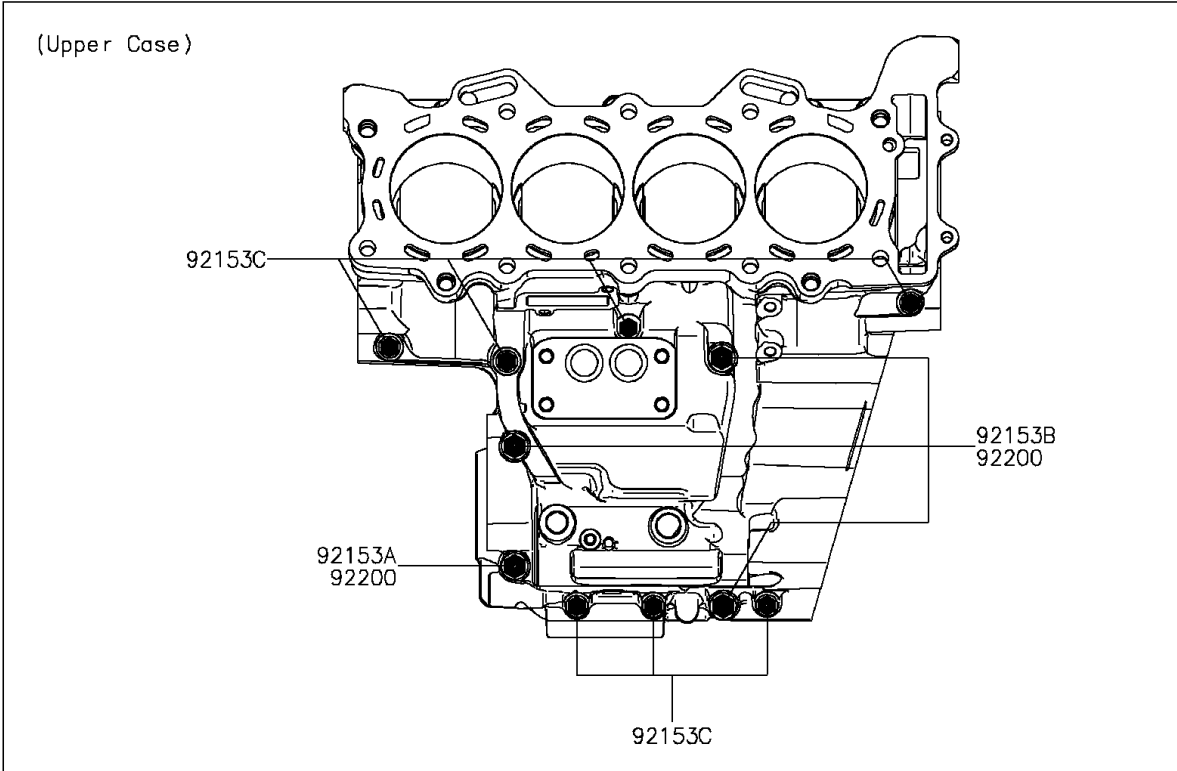

2015 NINJA[®] ZX[™]-6R PARTS DIAGRAM

Crankcase Bolt Pattern

E1412

2015 NINJA® ZX™ -6R PARTS LIST

Crankcase Bolt Pattern

ITEM NAME	PART NUMBER	QUANTITY
BOLT,FLANGED,8X95 (Ref # 92153)	92153-1631	10
BOLT,FLANGED,8X90 (Ref # 92153A)	92153-1632	1
BOLT,FLANGED,8X75 (Ref # 92153B)	92153-1633	3
BOLT,FLANGED,6X68 (Ref # 92153C)	92153-1637	7
BOLT,FLANGED,6X50 (Ref # 92153D)	92153-1638	9
WASHER,8.2X16X1.6 (Ref # 92200)	92200-0047	4
WASHER,8.5X18X3.0 (Ref # 92200A)	92200-0153	10