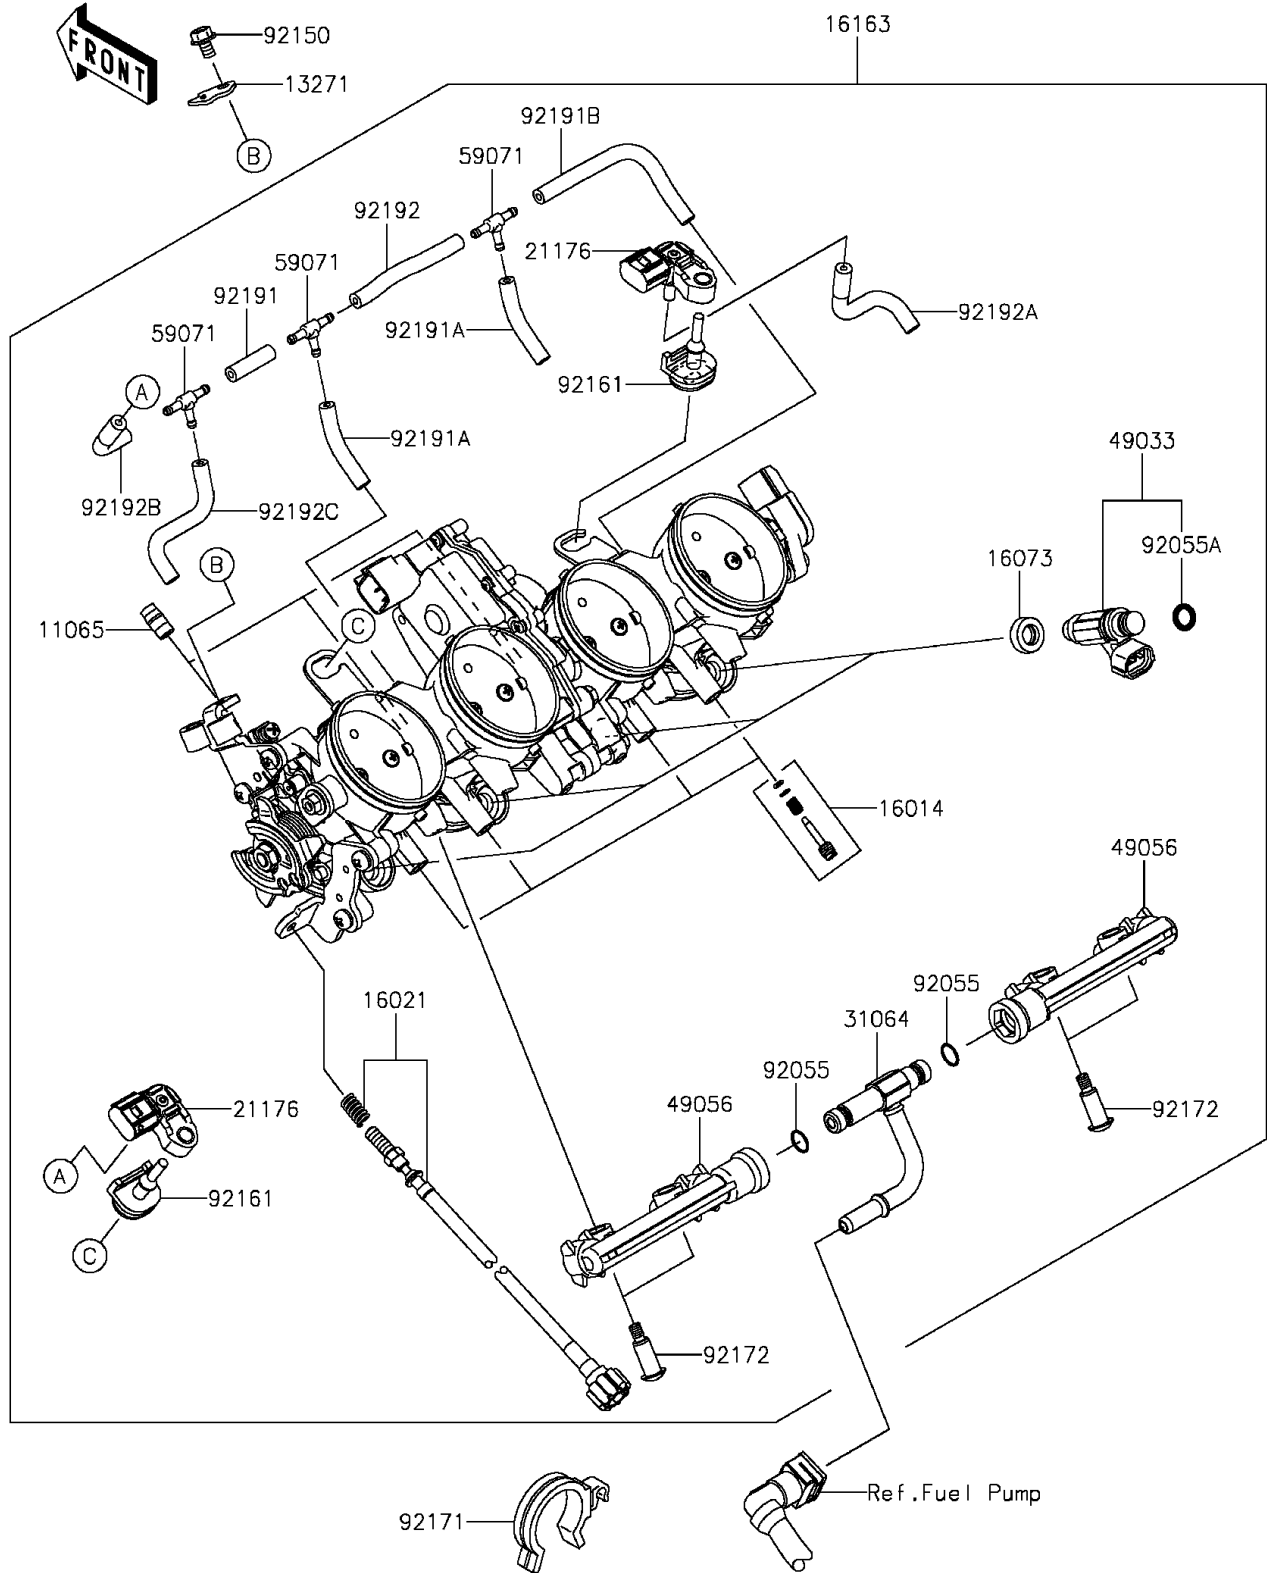

2014 NINJA® ZX™ -6R PARTS DIAGRAM

Throttle(CN,US)

E1510

2014 NINJA® ZX™ -6R PARTS LIST

Throttle(CN,US)

ITEM NAME	PART NUMBER	QUANTITY
CAP (Ref # 11065)	11065-0018	3
PLATE (Ref # 13271)	13271-0559	1
SCREW-PILOT AIR (Ref # 16014)	16014-0002	4
SCREW-THROTTLE STOP (Ref # 16021)	16021-0028	1
INSULATOR (Ref # 16073)	16073-3707	4
THROTTLE-ASSY,TTK38 (Ref # 16163)	16163-0772	1
SENSOR,PRESSURE (Ref # 21176)	21176-0111	2
PIPE-COMP (Ref # 31064)	31064-0622	1
NOZZLE-INJECTION (Ref # 49033)	49033-0012	4
PIPE-INJECTION (Ref # 49056)	49056-0014	2
JOINT,3WAY,T (Ref # 59071)	59071-3752	3
RING-O (Ref # 92055)	92055-0064	2
RING-O,INJECTION NOZZLE (Ref # 92055A)	92055-1622	4
BOLT,5X8 (Ref # 92150)	92150-1406	1
DAMPER (Ref # 92161)	92161-0673	2
CLAMP (Ref # 92171)	92171-0359	1
SCREW,PIPE INJECTION (Ref # 92172)	92172-0064	4
TUBE,3X7X25 (Ref # 92191)	92191-0020	1
TUBE,3X7X40 (Ref # 92191A)	92191-0022	2
TUBE,3X7X100 (Ref # 92191B)	92191-0023	1
TUBE,3X7X72 (Ref # 92192)	92192-0739	1
TUBE,THROBO RH-SENSOR (Ref # 92192A)	92192-0840	1
TUBE,THROBO LH-JOINT (Ref # 92192B)	92192-0841	1
TUBE,SENSOR-JOINT (Ref # 92192C)	92192-0842	1