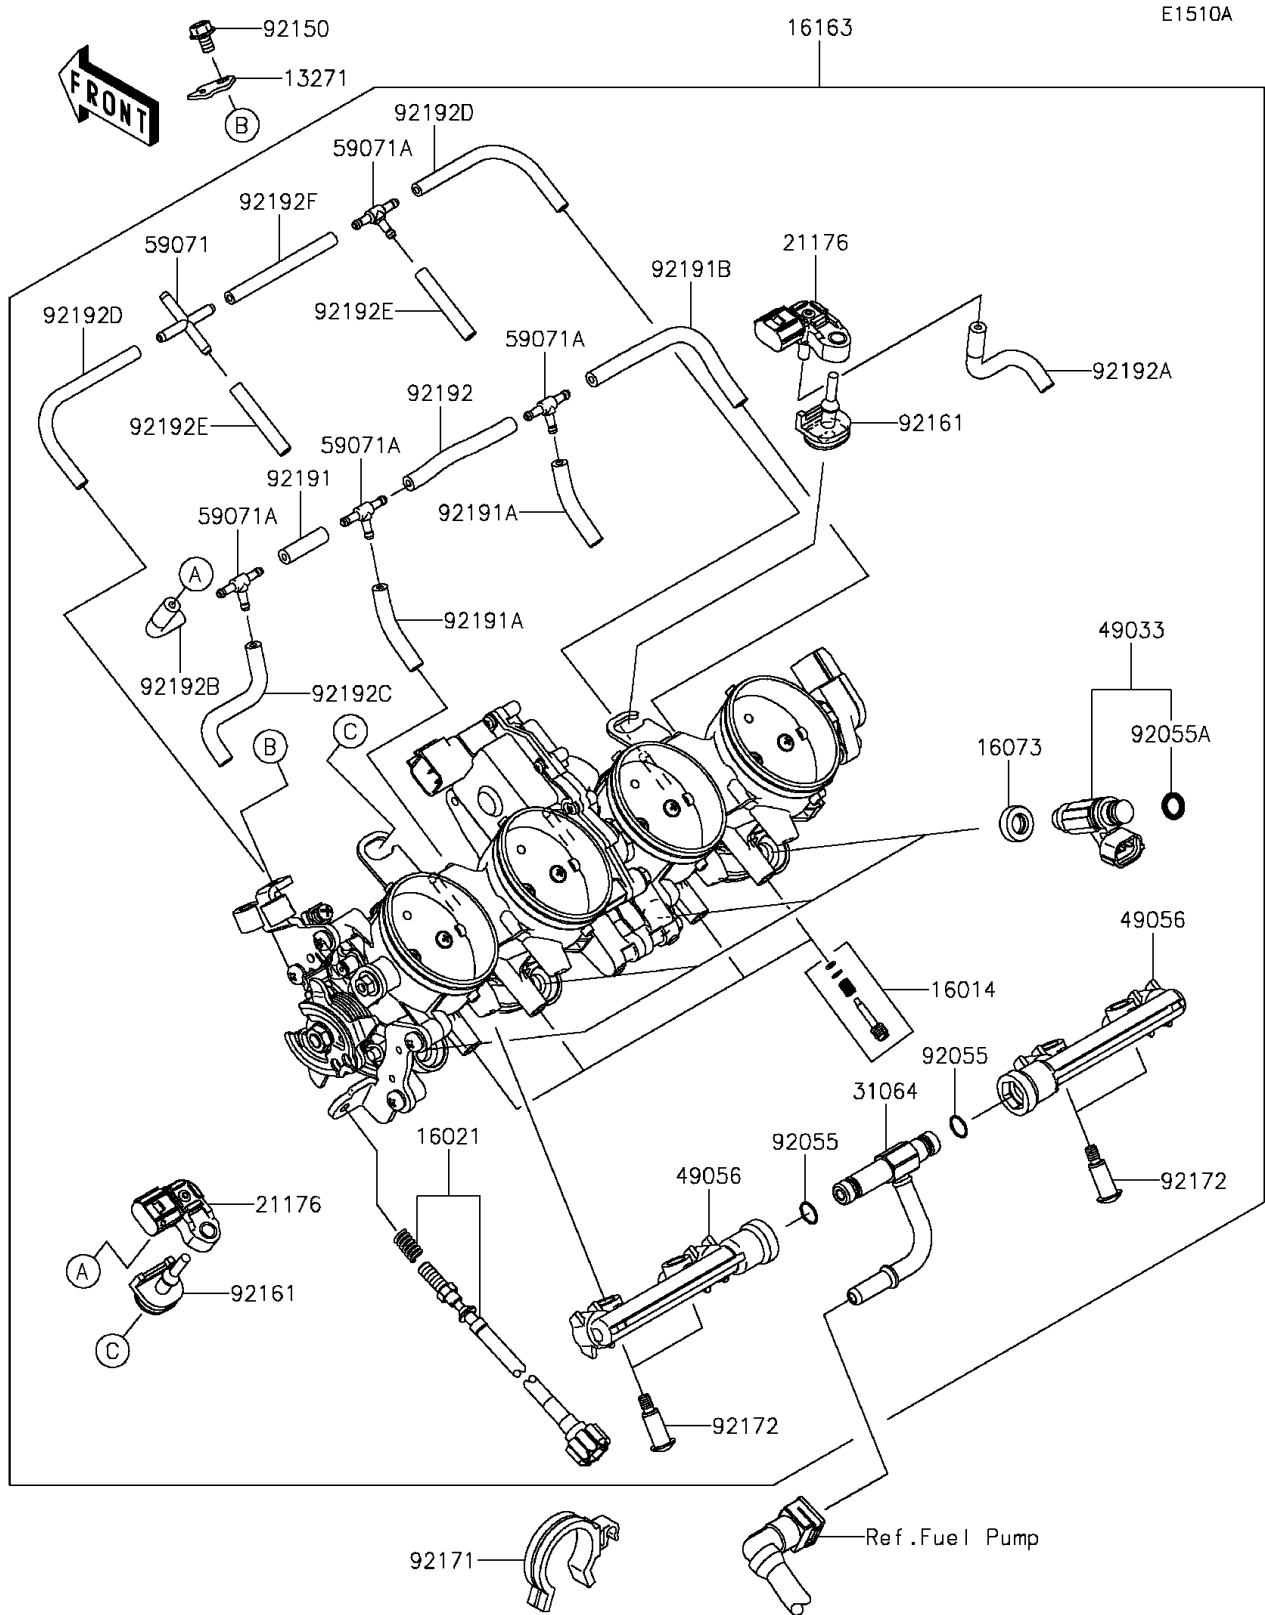

2014 NINJA® ZX™ -6R PARTS DIAGRAM

Throttle(CA)

2014 NINJA® ZX™ -6R PARTS LIST

Throttle(CA)

ITEM NAME	PART NUMBER	QUANTITY
PLATE (Ref # 13271)	13271-0559	1
SCREW-PILOT AIR (Ref # 16014)	16014-0002	4
SCREW-THROTTLE STOP (Ref # 16021)	16021-0028	1
INSULATOR (Ref # 16073)	16073-3707	4
THROTTLE-ASSY (Ref # 16163)	16163-0773	1
SENSOR,PRESSURE (Ref # 21176)	21176-0111	2
PIPE-COMP (Ref # 31064)	31064-0622	1
NOZZLE-INJECTION (Ref # 49033)	49033-0012	4
PIPE-INJECTION (Ref # 49056)	49056-0014	2
JOINT,4WAY (Ref # 59071)	59071-0014	1
JOINT,3WAY,T (Ref # 59071A)	59071-3752	4
RING-O (Ref # 92055)	92055-0064	2
RING-O,INJECTION NOZZLE (Ref # 92055A)	92055-1622	4
BOLT,5X8 (Ref # 92150)	92150-1406	1
DAMPER (Ref # 92161)	92161-0673	2
CLAMP (Ref # 92171)	92171-0359	1
SCREW,PIPE INJECTION (Ref # 92172)	92172-0064	4
TUBE,3X7X25 (Ref # 92191)	92191-0020	1
TUBE,3X7X40 (Ref # 92191A)	92191-0022	2
TUBE,3X7X100 (Ref # 92191B)	92191-0023	1
TUBE,3X7X72 (Ref # 92192)	92192-0739	1
TUBE,THROBO RH-SENSOR (Ref # 92192A)	92192-0840	1
TUBE,THROBO LH-JOINT (Ref # 92192B)	92192-0841	1
TUBE,SENSOR-JOINT (Ref # 92192C)	92192-0842	1
TUBE,3X6X100 (Ref # 92192D)	92192-1258	2
TUBE,3X6X40 (Ref # 92192E)	92192-1259	2
TUBE,3X6X70 (Ref # 92192F)	92192-1260	1