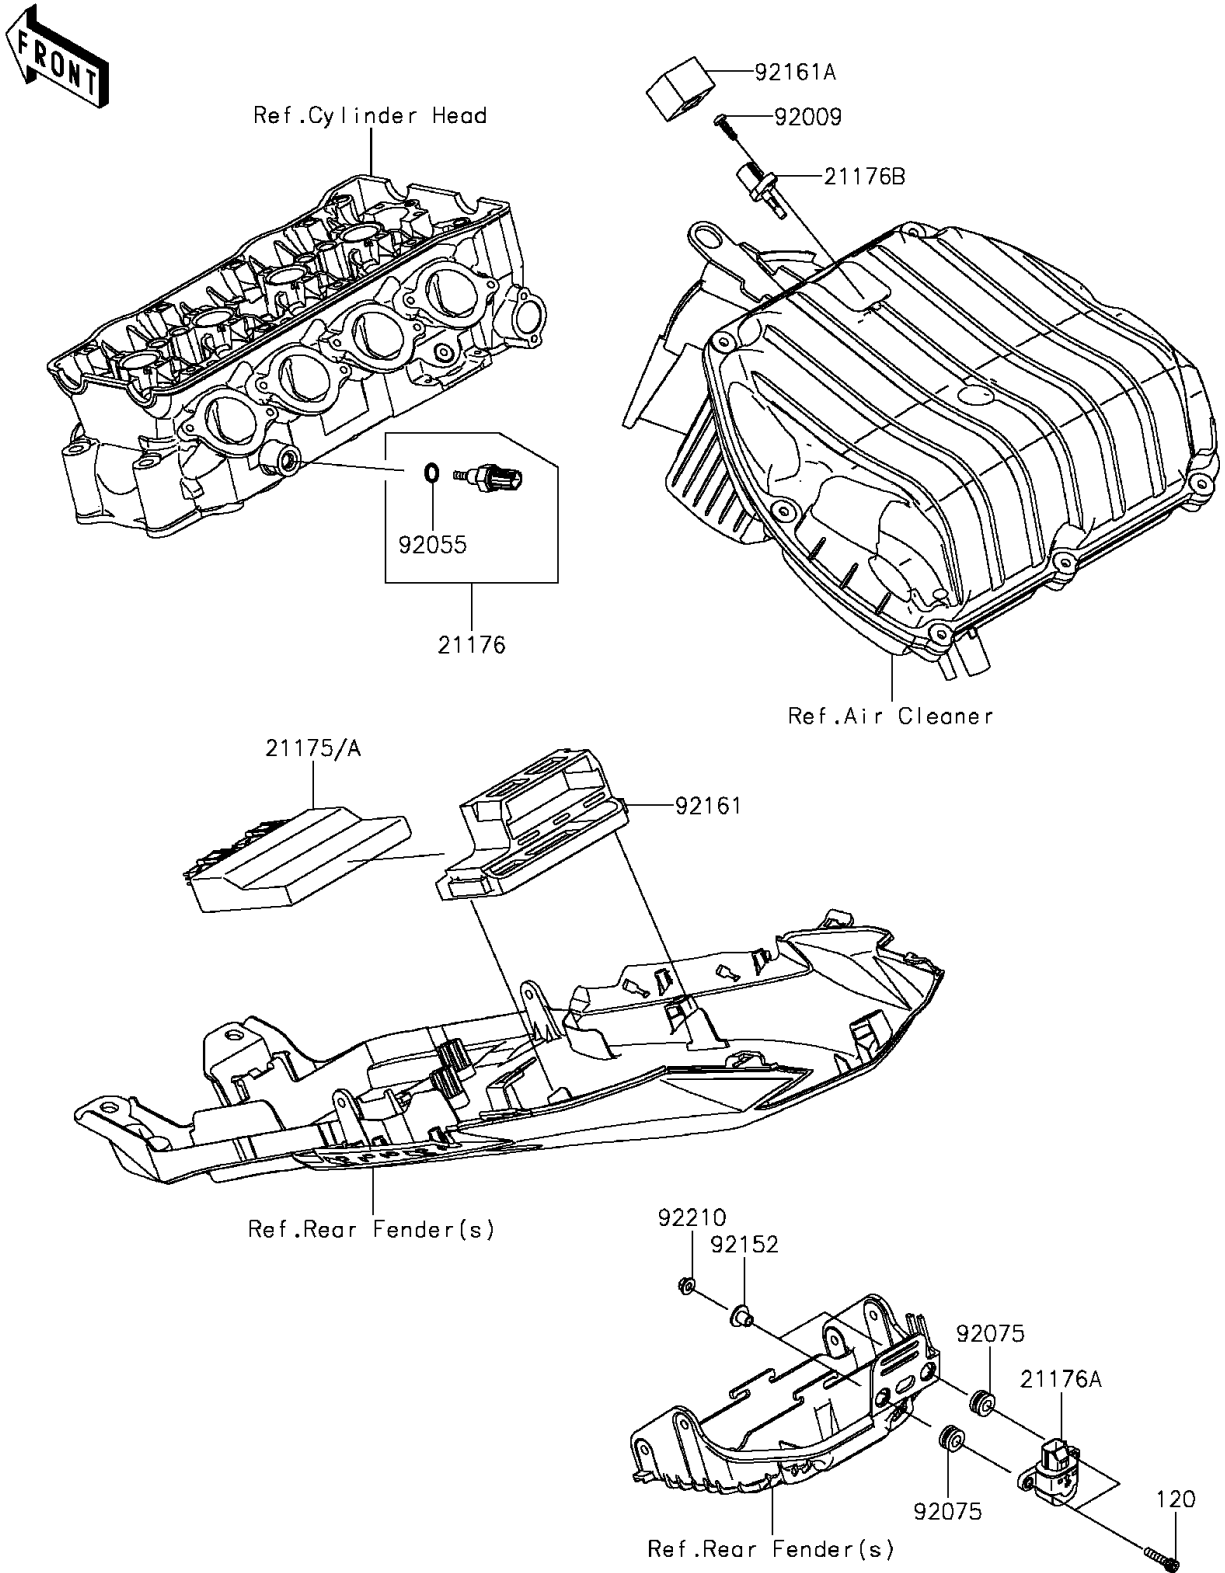

2014 NINJA® ZX™ -6R PARTS DIAGRAM

Fuel Injection

E1530

2014 NINJA® ZX™ -6R PARTS LIST

Fuel Injection

ITEM NAME	PART NUMBER	QUANTITY
BOLT-SOCKET,5X22 (Ref # 120)	120CB0522	2
SENSOR,WATER TEMP (Ref # 21176)	21176-0009	1
SENSOR,VEHICLE-DOWN (Ref # 21176A)	21176-0026	1
SENSOR,AIR TEMPERATURE (Ref # 21176B)	21176-0048	1
SCREW,TAPPING,5X16 (Ref # 92009)	92009-1984	1
RING-O,9.5X1.9 (Ref # 92055)	92055-0016	1
DAMPER (Ref # 92075)	92075-1912	2
COLLAR (Ref # 92152)	92152-0134	2
DAMPER (Ref # 92161)	92161-0356	1
DAMPER (Ref # 92161A)	92161-1525	1
NUT,FLANGED,5MM (Ref # 92210)	92210-0007	2
CONTROL UNIT-ELECTRONIC (Ref # 21175)	21175-0810	1
CONTROL UNIT-ELECTRONIC (Ref # 21175A)	21175-0812	1