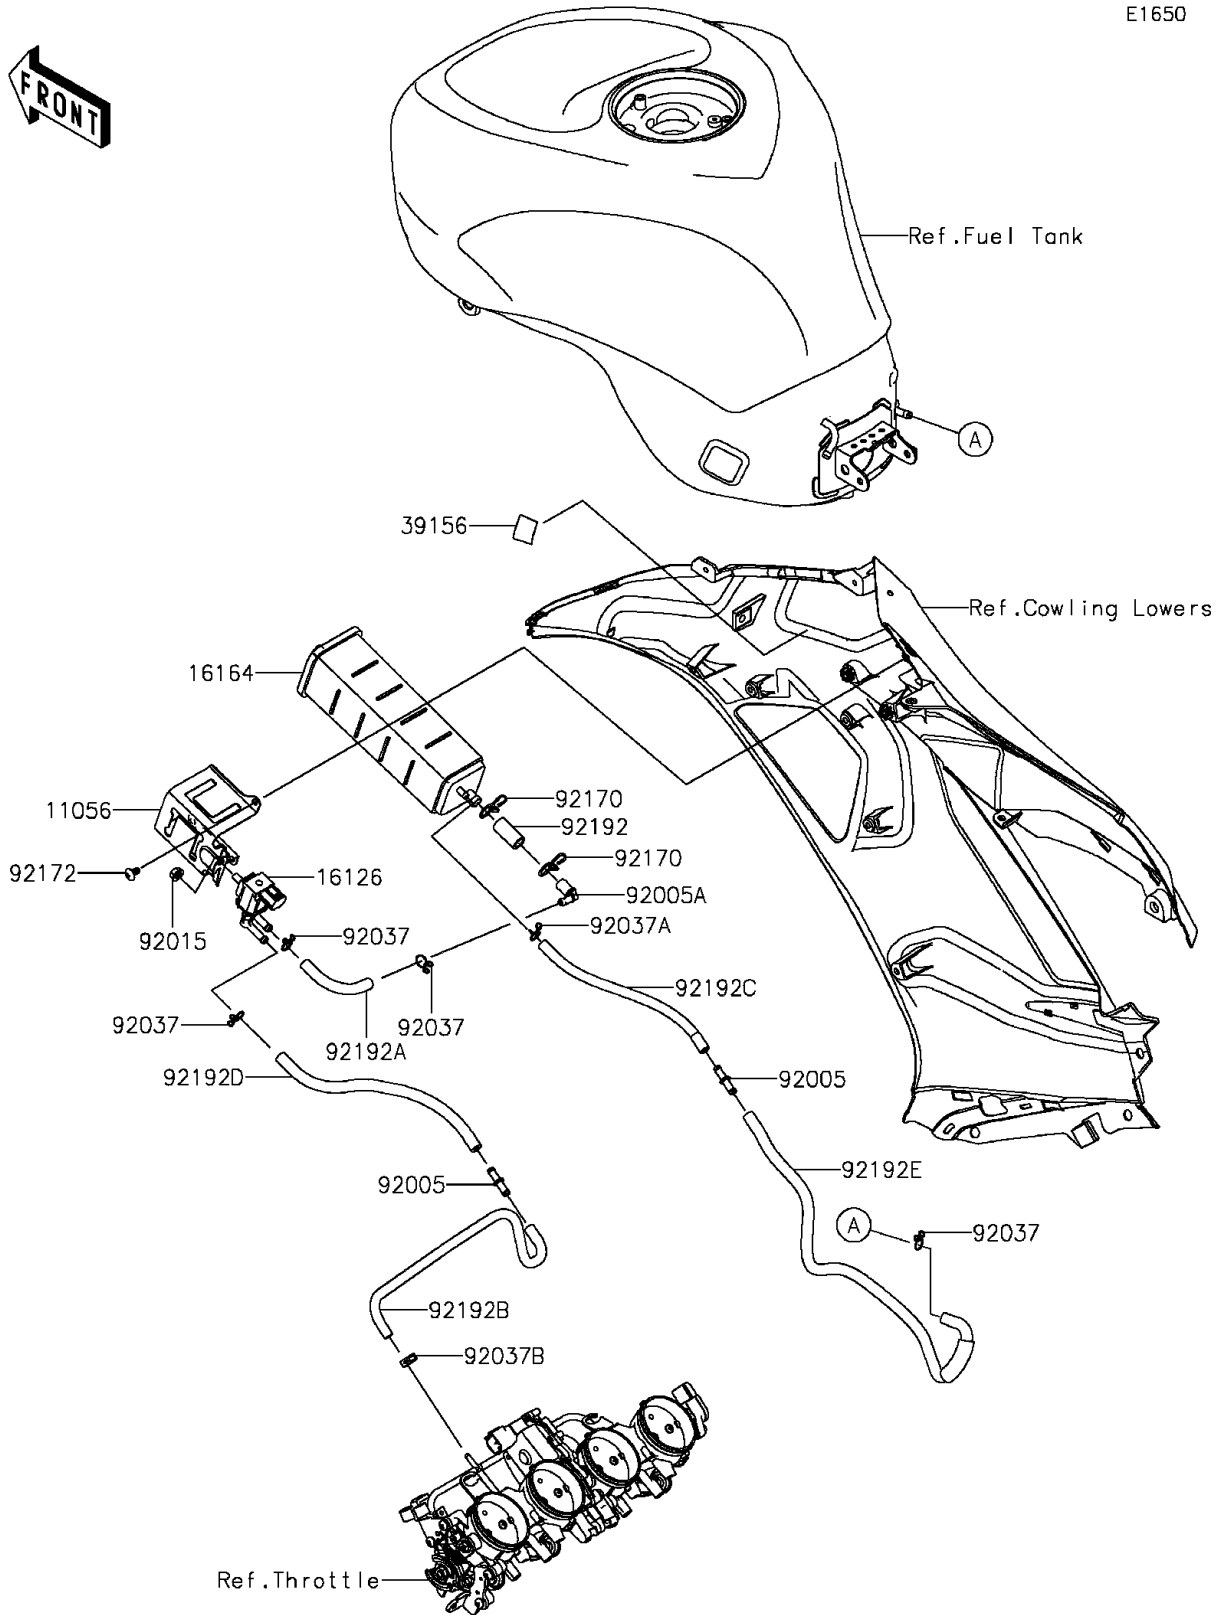

2014 NINJA® ZX™ -6R PARTS DIAGRAM

Fuel Evaporative System(CA)

E1650

2014 NINJA® ZX™ -6R PARTS LIST

Fuel Evaporative System(CA)

ITEM NAME	PART NUMBER	QUANTITY
BRACKET,CANISTER (Ref # 11056)	11056-2018	1
VALVE,SOLENOID (Ref # 16126)	16126-0705	1
CANISTER (Ref # 16164)	16164-0009	1
PAD,20X30X3 (Ref # 39156)	39156-0749	1
FITTING (Ref # 92005)	92005-0721	2
FITTING (Ref # 92005A)	92005-0753	1
NUT,FLANGED,6MM (Ref # 92015)	92015-1367	1
CLAMP,TUBE (Ref # 92037)	92037-147	4
CLAMP (Ref # 92037A)	92037-1712	1
CLAMP,7.8MM (Ref # 92037B)	92037-2116	1
CLAMP (Ref # 92170)	92170-1695	2
SCREW,TAPPING,5X10 (Ref # 92172)	92172-0262	3
TUBE,9X14.4X30 (Ref # 92192)	92192-1148	1
TUBE,5X10.4X80 (Ref # 92192A)	92192-1149	1
TUBE,3.5X8.9X410 (Ref # 92192B)	92192-1150	1
TUBE,4X9.2X200 (Ref # 92192C)	92192-1151	1
TUBE,5X10.4X220 (Ref # 92192D)	92192-1229	1
TUBE,5X10.4X535 (Ref # 92192E)	92192-1261	1