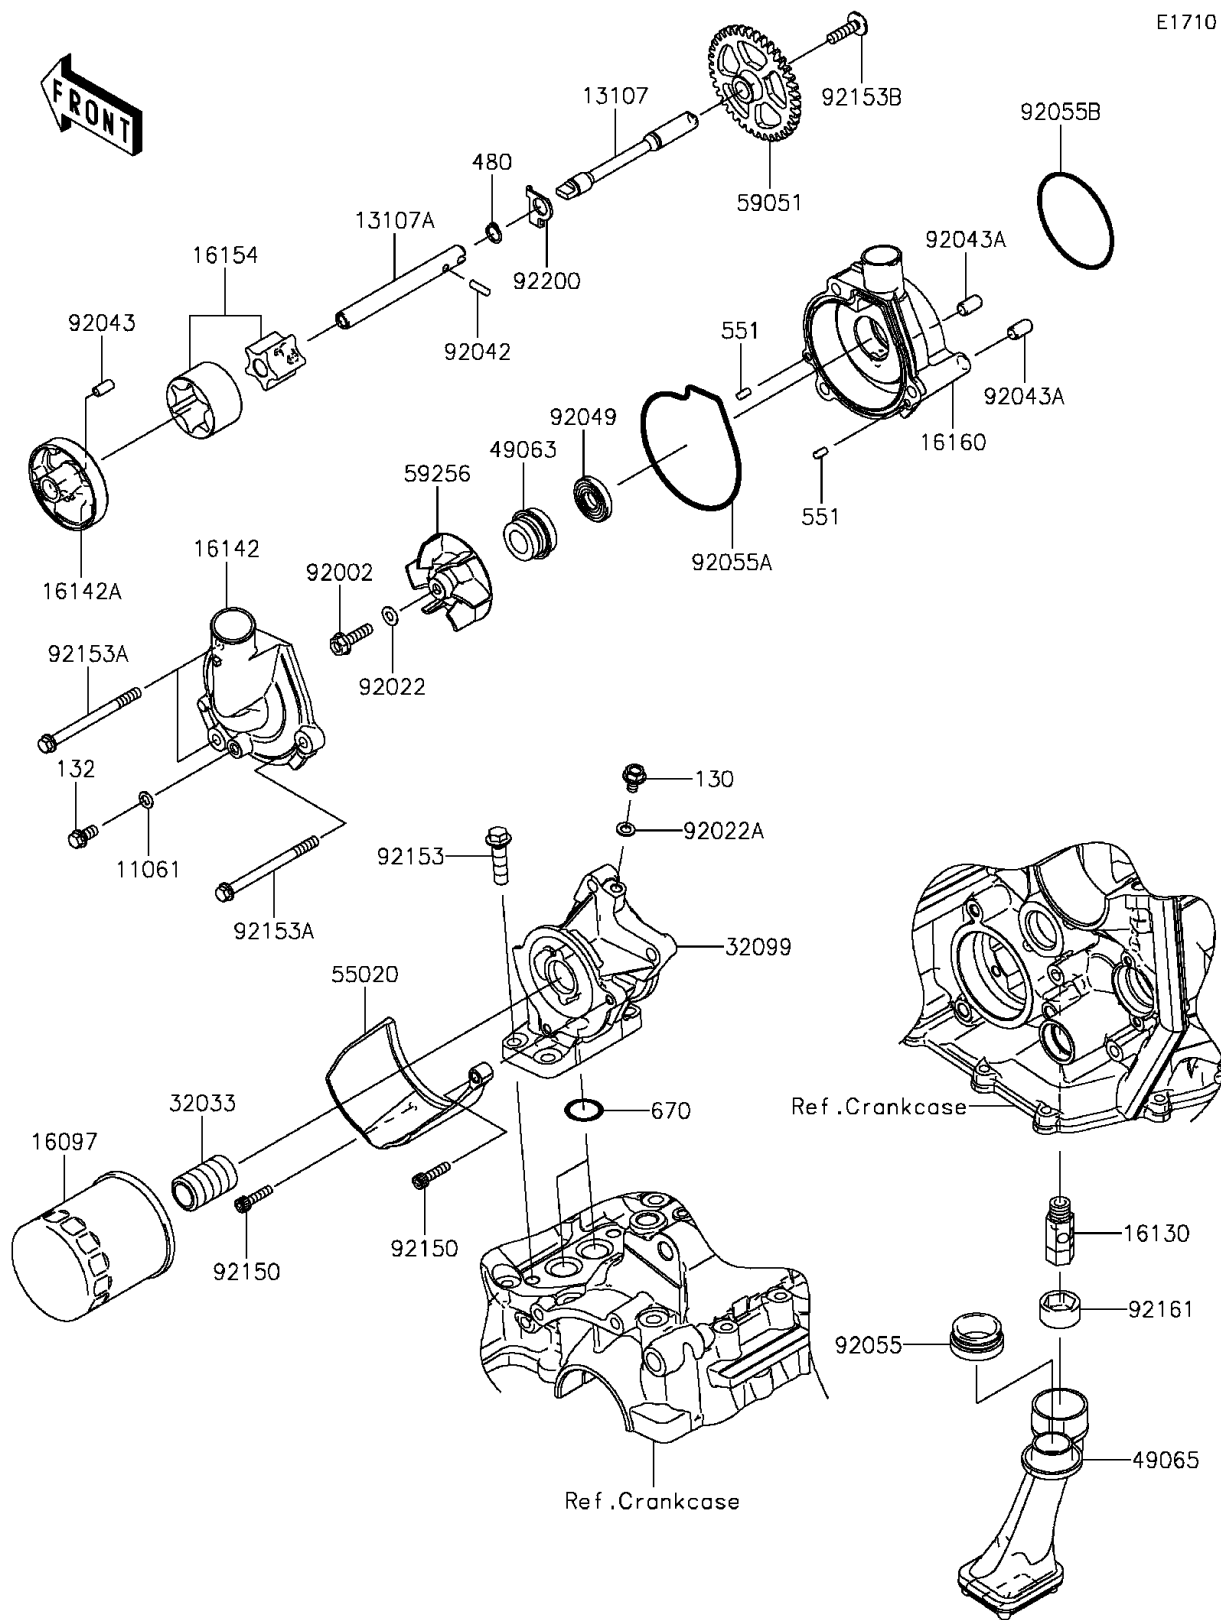

2014 NINJA[®] ZX[™] -6R PARTS DIAGRAM

Oil Pump/Oil Filter

E1710

2014 NINJA® ZX™ -6R PARTS LIST

Oil Pump/Oil Filter

ITEM NAME	PART NUMBER	QUANTITY
-----------	-------------	----------