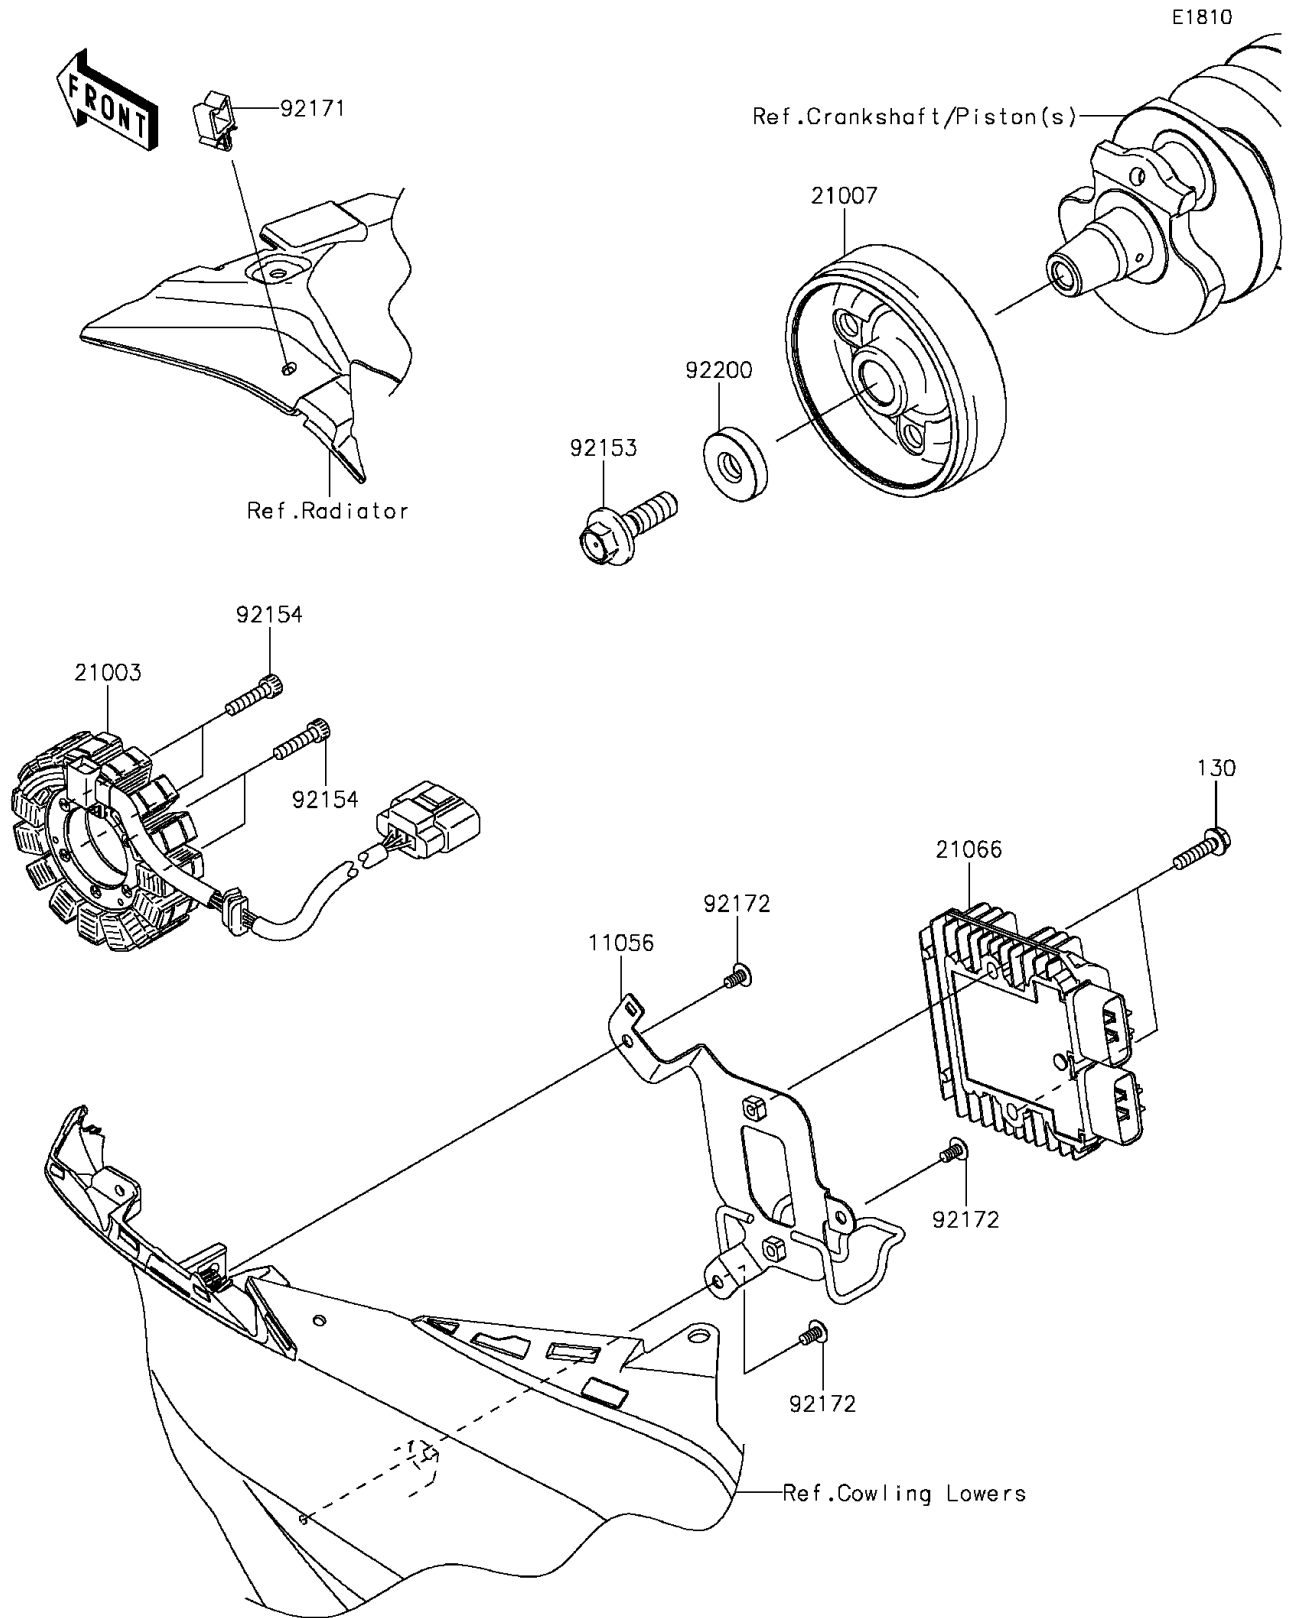

2015 Ninja® ZX™ -6R 30th Anniversary PARTS DIAGRAM

Generator

2015 Ninja® ZX™ -6R 30th Anniversary PARTS LIST

Generator

ITEM NAME	PART NUMBER	QUANTITY
BOLT-FLANGED,6X25 (Ref # 130)	130BA0625	2
BRACKET,REGULATOR (Ref # 11056)	11056-2283	1
STATOR (Ref # 21003)	21003-0107	1
ROTOR (Ref # 21007)	21007-0123	1
REGULATOR-VOLTAGE (Ref # 21066)	21066-0716	1
BOLT,12X40 (Ref # 92153)	92153-1855	1
BOLT,SOCKET,6X25 (Ref # 92154)	92154-0477	4
CLAMP (Ref # 92171)	92171-0290	1
SCREW,TAPPING,5X10 (Ref # 92172)	92172-0262	3
WASHER,12X36X8 (Ref # 92200)	92200-1249	1