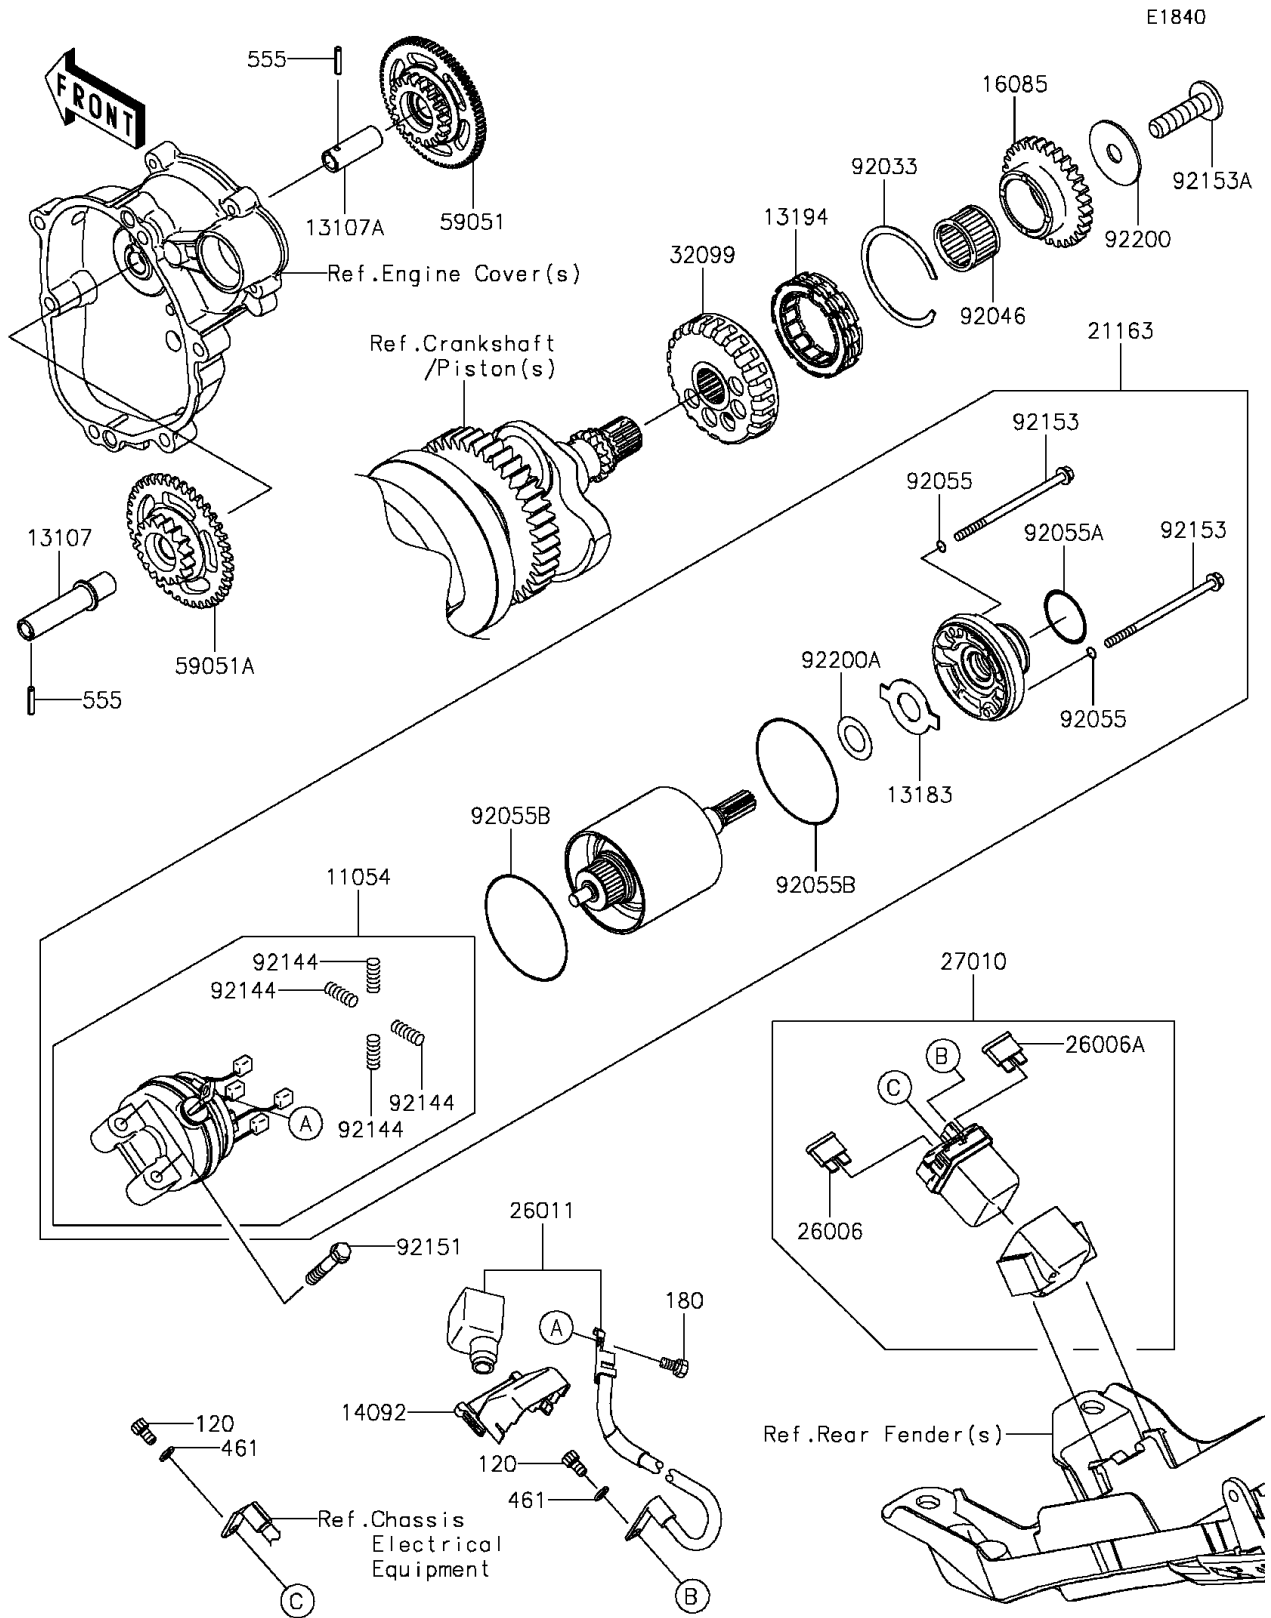

2014 NINJA® ZX™ -6R PARTS DIAGRAM

Starter Motor

2014 NINJA® ZX™ -6R PARTS LIST

Starter Motor

ITEM NAME	PART NUMBER	QUANTITY
BOLT-SOCKET,5X10 (Ref # 120)	120CB0510	2
BOLT-UPSET-WS,5X10 (Ref # 180)	180BA0510	1
WASHER-SPRING,5MM (Ref # 461)	461DB0500	2
PIN-SPRING,3X16 (Ref # 555)	555A0316	2
BRACKET (Ref # 11054)	11054-1175	1
SHAFT,ONEWAY CLUTCH SIDE (Ref # 13107)	13107-0168	1
SHAFT,STARTER SIDE (Ref # 13107A)	13107-0174	1
PLATE (Ref # 13183)	13183-1460	1
CLUTCH-ONEWAY (Ref # 13194)	13194-3705	1
COVER (Ref # 14092)	14092-0109	1
GEAR,29T (Ref # 16085)	16085-0101	1
STARTER-ELECTRIC (Ref # 21163)	21163-0734	1
FUSE,MINI BLADE,15A,BLUE (Ref # 26006)	26006-0001	1
FUSE,MINI BLADE,30A,GREEN (Ref # 26006A)	26006-1080	1
WIRE-LEAD (Ref # 26011)	26011-0783	1
SWITCH (Ref # 27010)	27010-0730	1
CASE,STARTER CLUTCH (Ref # 32099)	32099-0026	1
GEAR-SPUR,STARTER SIDE (Ref # 59051)	59051-0094	1
GEAR-SPUR,ONEWAY CLUTCH SIDE (Ref # 59051A)	59051-0728	1
RING-SNAP (Ref # 92033)	92033-3731	1
BEARING-NEEDLE,RS263020 (Ref # 92046)	92046-0004	1
RING-O,STARTER (Ref # 92055)	92055-0013	2
RING-O (Ref # 92055A)	92055-0126	1
RING-O (Ref # 92055B)	92055-1455	2
SPRING,BRUSH (Ref # 92144)	92144-1423	4
BOLT,6X35 (Ref # 92151)	92151-1874	2
BOLT (Ref # 92153)	92153-0405	2
BOLT,TORX,10X38 (Ref # 92153A)	92153-1521	1
WASHER,10.5X37X1.6 (Ref # 92200)	92200-0238	1

2014 NINJA® ZX™ -6R PARTS LIST

Starter Motor

ITEM NAME	PART NUMBER	QUANTITY
WASHER (Ref # 92200A)	92200-1019	1