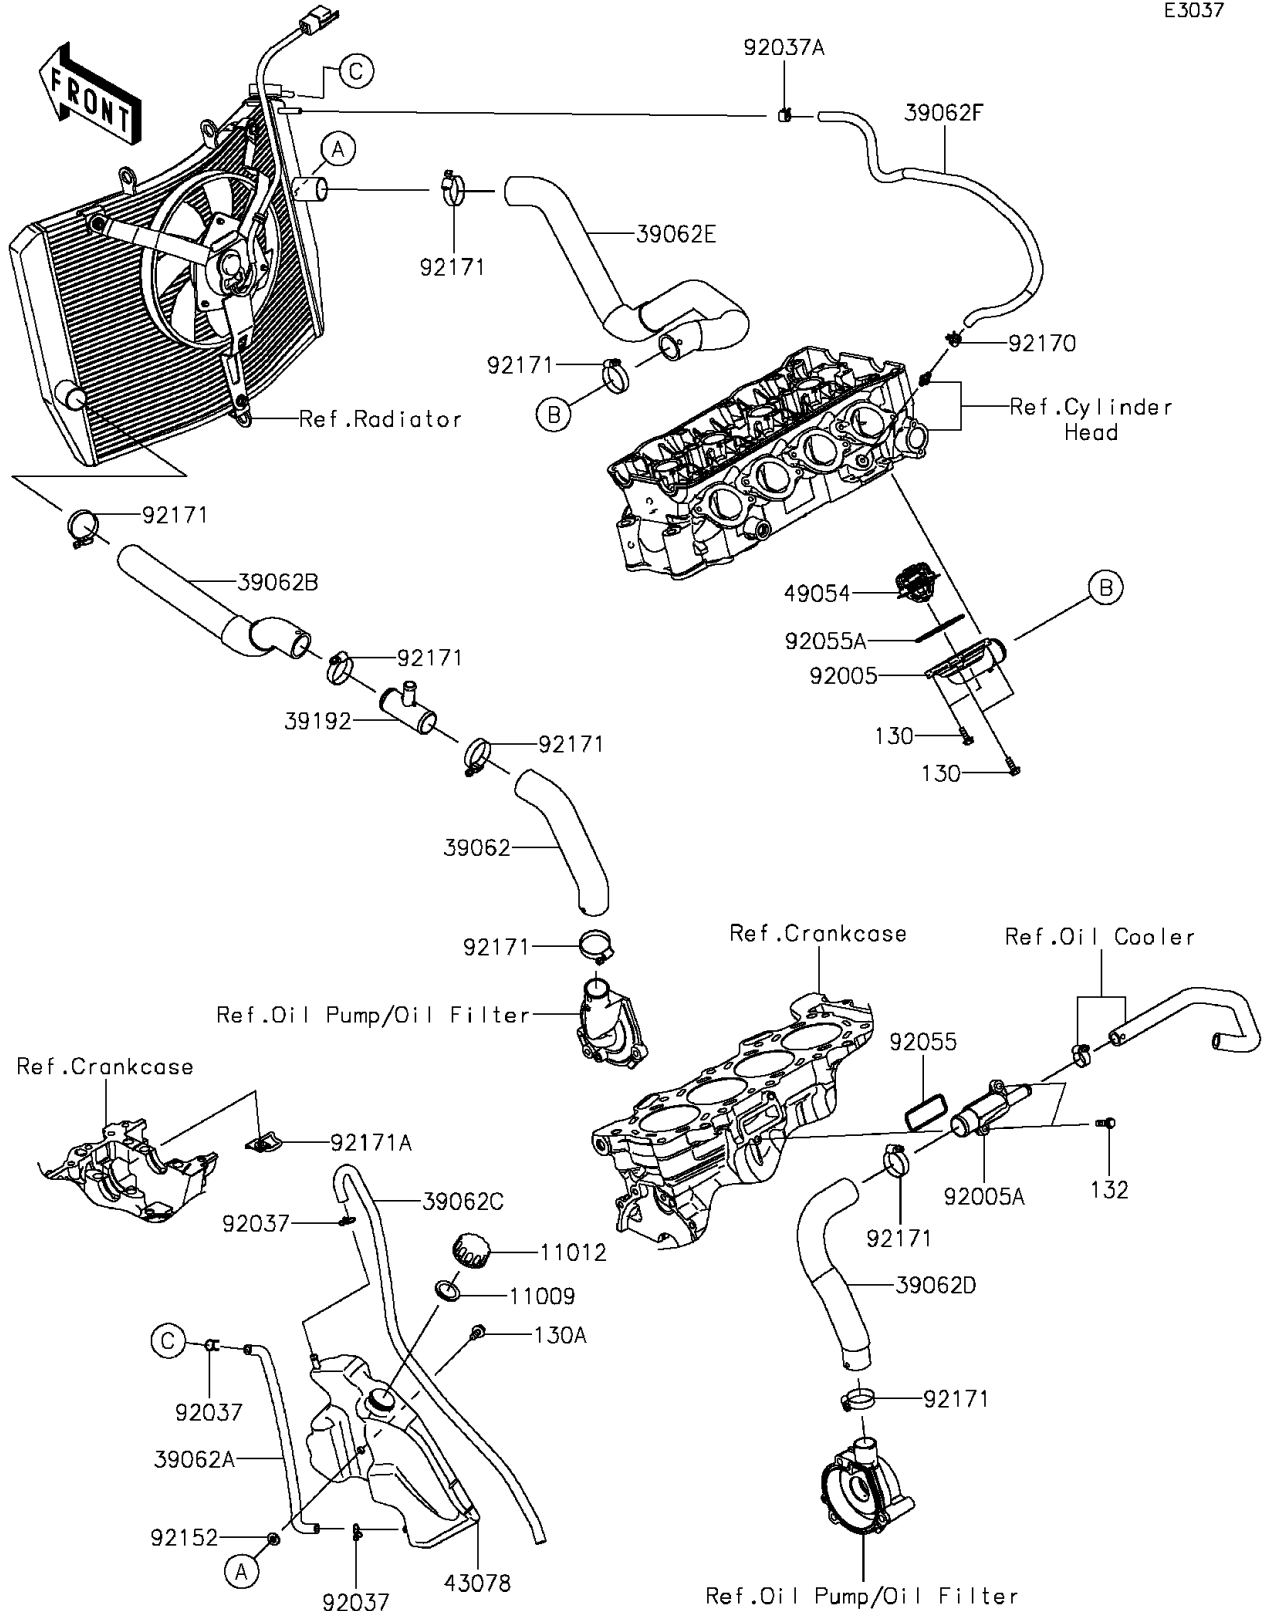

2014 NINJA® ZX™ -6R PARTS DIAGRAM

Water Pipe

E3037

2014 NINJA® ZX™ -6R PARTS LIST

Water Pipe

ITEM NAME	PART NUMBER	QUANTITY
BOLT-FLANGED,5X14 (Ref # 130)	130BA0514	4
BOLT-FLANGED,6X14 (Ref # 130A)	130BA0614	1
BOLT-FLANGED-SMALL,6X20 (Ref # 132)	132BB0620	2
GASKET,RESERVOIR TANK CAP (Ref # 11009)	11009-1145	1
CAP (Ref # 11012)	11012-1084	1
HOSE-COOLING,PIPE-W.PUMP (Ref # 39062)	39062-0166	1
HOSE-COOLING,RESERVOIR (Ref # 39062A)	39062-0269	1
HOSE-COOLING,RAD.-WATER PIPE (Ref # 39062B)	39062-0609	1
HOSE-COOLING,OVERFLOW (Ref # 39062C)	39062-0618	1
HOSE-COOLING,W.PUMP-CYLINDER (Ref # 39062D)	39062-0626	1
HOSE-COOLING,HEAD-RAD. (Ref # 39062E)	39062-0627	1
HOSE-COOLING,RAD.-HEAD (Ref # 39062F)	39062-0628	1
PIPE-WATER (Ref # 39192)	39192-0100	1
RESERVOIR (Ref # 43078)	43078-0564	1
THERMOSTAT (Ref # 49054)	49054-0004	1
FITTING,THERMO CAP (Ref # 92005)	92005-0076	1
FITTING (Ref # 92005A)	92005-0118	1
CLAMP,TUBE (Ref # 92037)	92037-147	3
CLAMP,TUBE (Ref # 92037A)	92037-1505	1
RING-O (Ref # 92055)	92055-1402	1
RING-O,THERMOSTAT CAP (Ref # 92055A)	92055-1699	1
COLLAR (Ref # 92152)	92152-1414	1
CLAMP (Ref # 92170)	92170-1493	1
CLAMP (Ref # 92171)	92171-0179	8
CLAMP (Ref # 92171A)	92171-1925	1