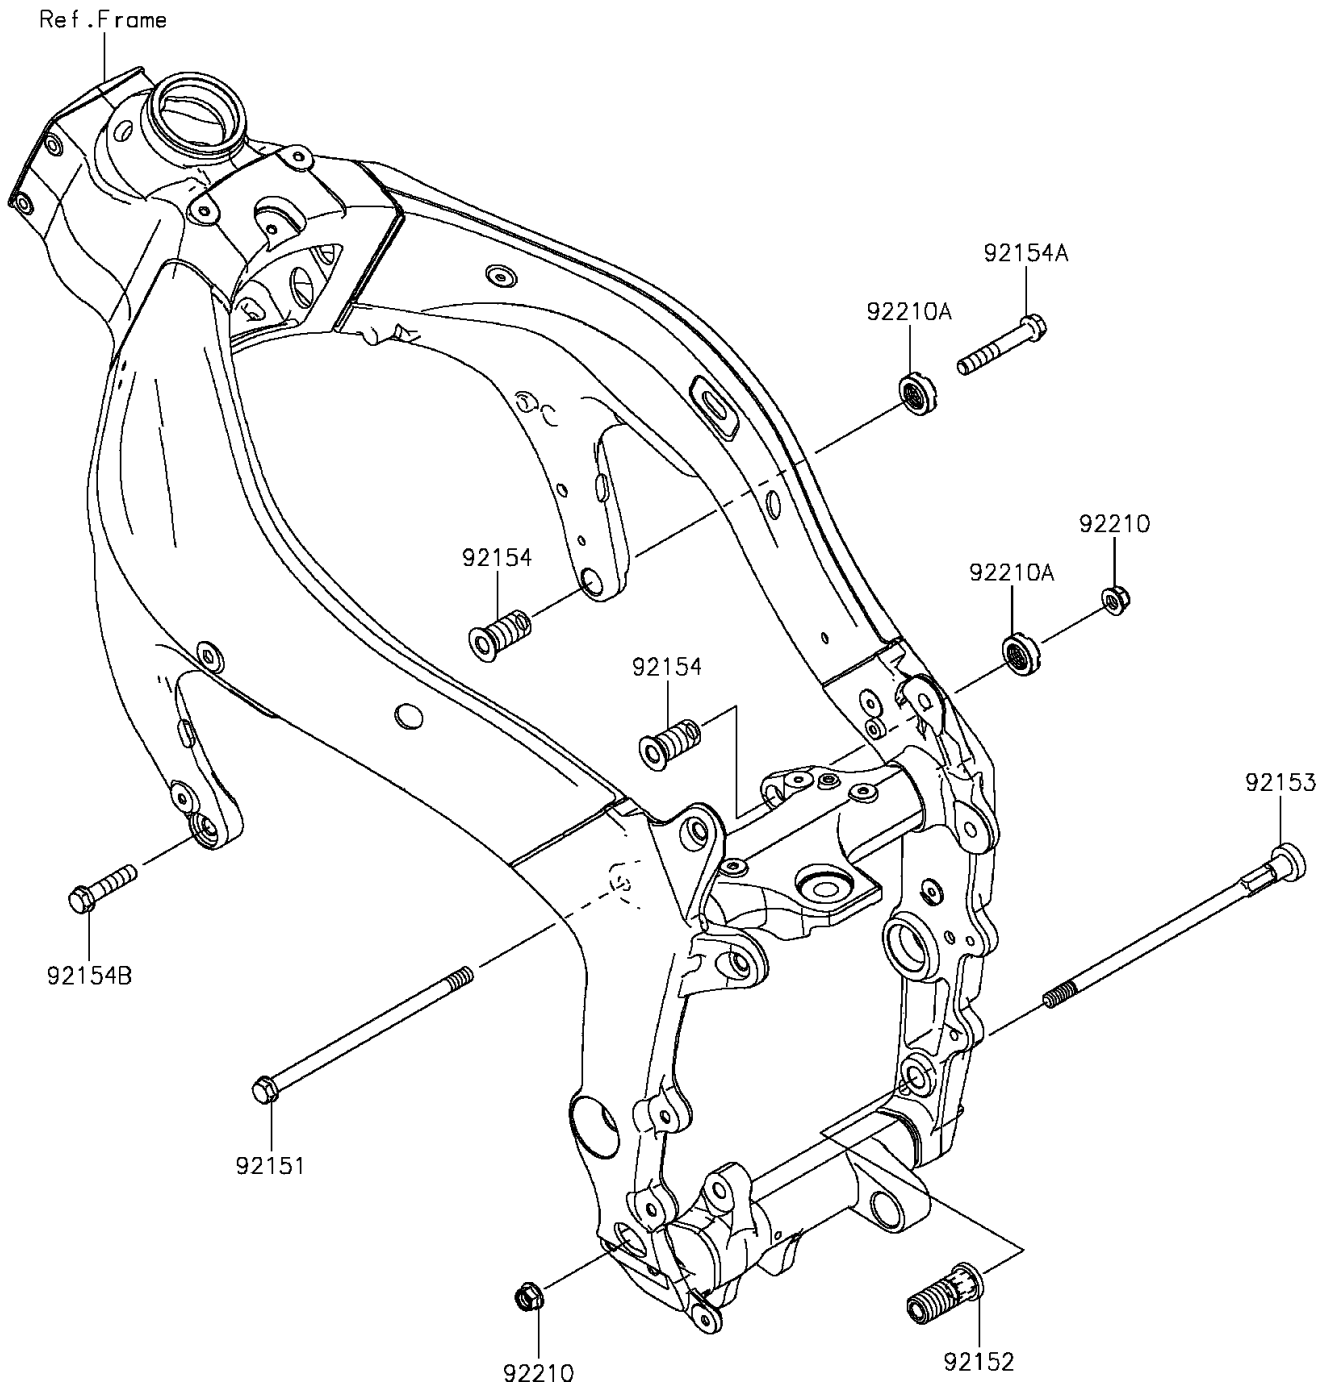

2014 NINJA® ZX™ -6R PARTS DIAGRAM

Engine Mount

F2122

2014 NINJA® ZX™ -6R PARTS LIST

Engine Mount

ITEM NAME	PART NUMBER	QUANTITY
BOLT,FLANGED,10X190 (Ref # 92151)	92151-1915	1
COLLAR,ENGINE MOUNT (Ref # 92152)	92152-0076	1
BOLT,SOCKET,10X227 (Ref # 92153)	92153-1328	1
BOLT,ENGINE MOUNT,18MM (Ref # 92154)	92154-0249	2
BOLT,FLANGED,10X65 (Ref # 92154A)	92154-0312	1
BOLT,FLANGED,10X40 (Ref # 92154B)	92154-0313	1
NUT,LOCK,FLANGED,10MM (Ref # 92210)	92210-1139	2
NUT,18MM (Ref # 92210A)	92210-1203	2