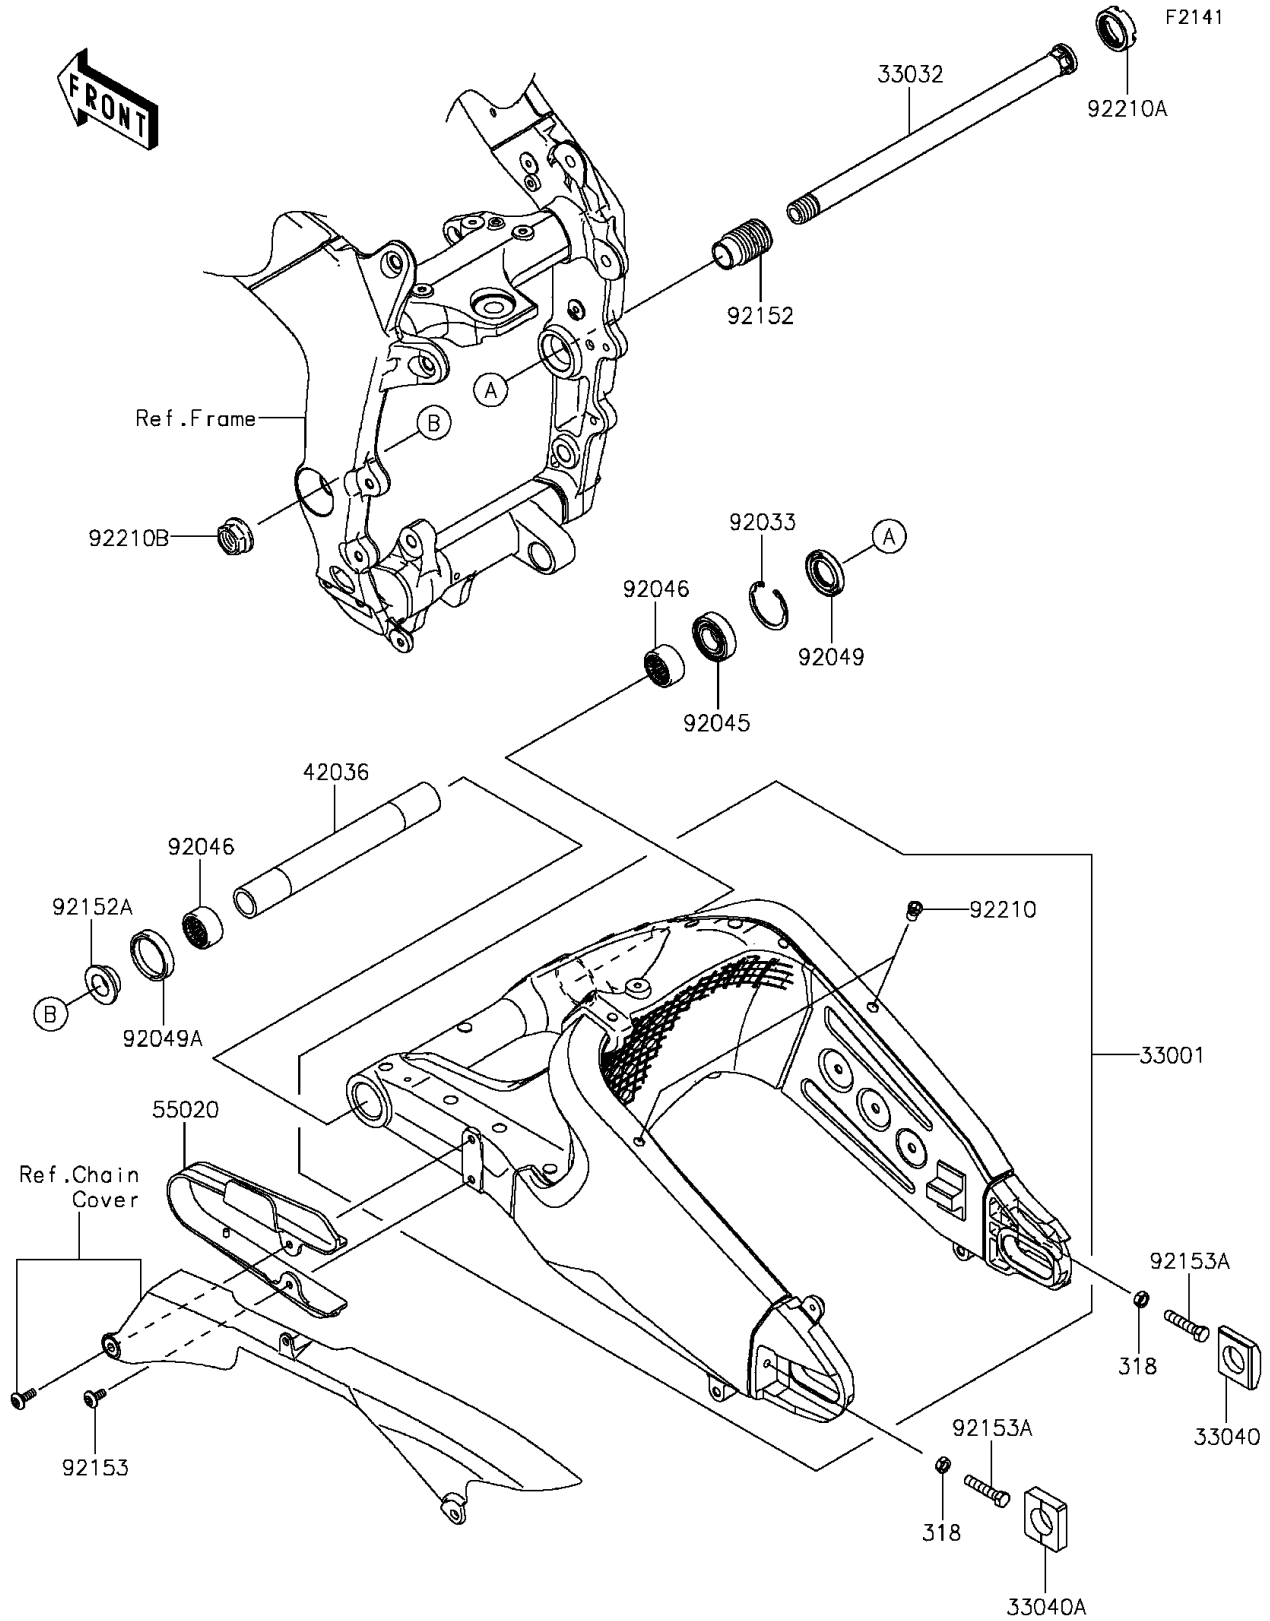

2014 NINJA[®] ZX[™]-6R PARTS DIAGRAM

Swingarm

2014 NINJA® ZX™ -6R PARTS LIST

Swingarm

ITEM NAME	PART NUMBER	QUANTITY
NUT-HEX-SMALL (Ref # 318)	318BB0800	2
ARM-COMP-SWING (Ref # 33001)	33001-0584	1
SHAFT-SWING ARM (Ref # 33032)	33032-0013	1
ADJUSTER-CHAIN,RH (Ref # 33040)	33040-0027	1
ADJUSTER-CHAIN,LH (Ref # 33040A)	33040-1114	1
SLEEVE,SWING ARM PIVOT,L=226 (Ref # 42036)	42036-1341	1
GUARD,CHAIN (Ref # 55020)	55020-0384	1
RING-SNAP,42MM (Ref # 92033)	92033-1041	1
BEARING-BALL,6004UL11 (Ref # 92045)	92045-0017	1
BEARING-NEEDLE,7E-HVS 28X34X17 (Ref # 92046)	92046-0008	2
SEAL-OIL,MHSA25X42X6 (Ref # 92049)	92049-1314	1
SEAL-OIL,MHSA25X34X7 (Ref # 92049A)	92049-1352	1
COLLAR,SWING ARM,L=47 (Ref # 92152)	92152-0154	1
COLLAR,SWING ARM,L=12.5 (Ref # 92152A)	92152-1234	1
BOLT,SOCKET,6X14 (Ref # 92153)	92153-0422	1
BOLT,8X40 (Ref # 92153A)	92153-0736	2
NUT,6MM (Ref # 92210)	92210-0099	2
NUT,30MM (Ref # 92210A)	92210-0134	1
NUT,FLANGED,20MM (Ref # 92210B)	92210-0320	1