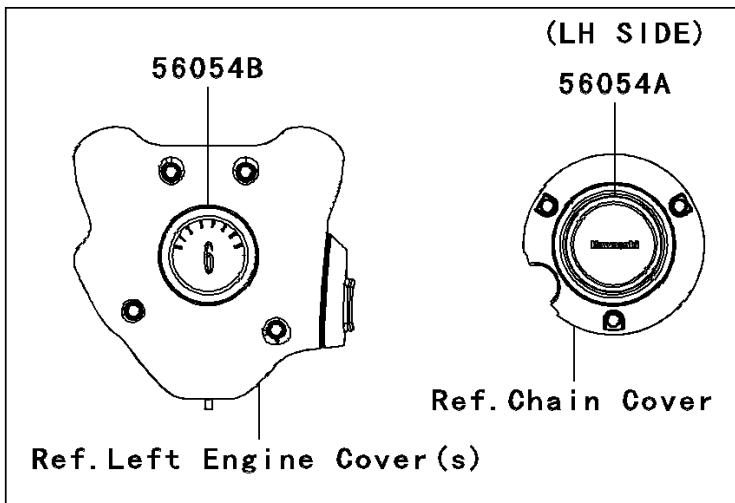

# 2012 VULCAN® 1700 CLASSIC PARTS DIAGRAM

Decals(Ebony)(EBF/ECF)

F2861C

## 2012 VULCAN® 1700 CLASSIC PARTS LIST

Decals(Ebony)(EBF/ECF)

ITEM NAME	PART NUMBER	QUANTITY
MARK,AIR CLEANER COVER (Ref # 56054)	56054-0303	2
MARK,PULLEY COVER (Ref # 56054A)	56054-0304	1
MARK,GENERATOR COVER (Ref # 56054B)	56054-0305	1
MARK,FUEL TANK,LH (Ref # 56054C)	56054-0328	1
MARK,FUEL TANK,RH (Ref # 56054D)	56054-0329	1
MARK,CLUTCH COVER (Ref # 56054E)	56054-0463	1