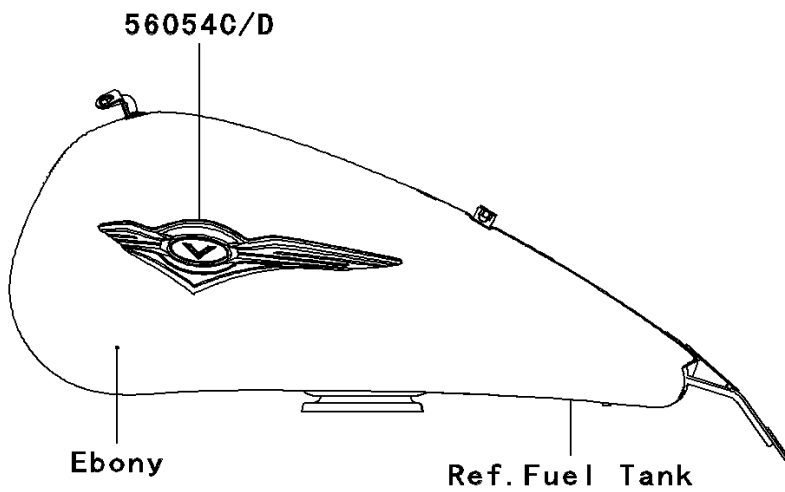

# 2012 VULCAN® 1700 CLASSIC PARTS DIAGRAM

Decals(Ebony)(EBF/ECF)

F2861C

## 2012 VULCAN® 1700 CLASSIC PARTS LIST

Decals(Ebony)(EBF/ECF)

ITEM NAME	PART NUMBER	QUANTITY
MARK,AIR CLEANER COVER (Ref # 56054)	56054-0303	2
MARK,PULLEY COVER (Ref # 56054A)	56054-0304	1
MARK,GENERATOR COVER (Ref # 56054B)	56054-0305	1
MARK,FUEL TANK,LH (Ref # 56054C)	56054-0328	1
MARK,FUEL TANK,RH (Ref # 56054D)	56054-0329	1
MARK,CLUTCH COVER (Ref # 56054E)	56054-0463	1