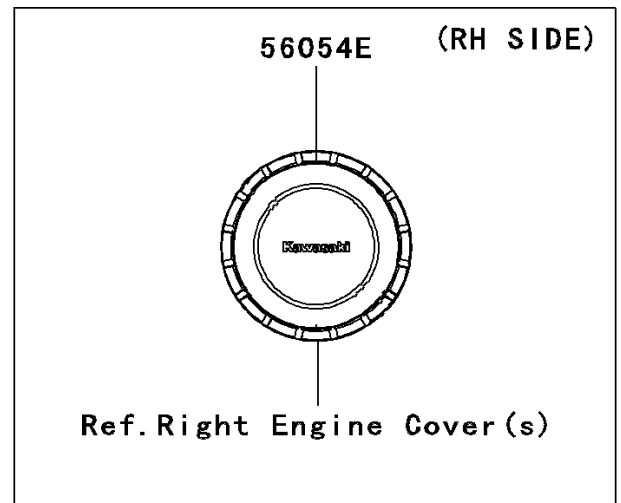

# 2012 VULCAN® 1700 CLASSIC PARTS DIAGRAM

Decals(Ebony)(EBF/ECF)

F2861C

## 2012 VULCAN® 1700 CLASSIC PARTS LIST

Decals(Ebony)(EBF/ECF)

ITEM NAME	PART NUMBER	QUANTITY
MARK,AIR CLEANER COVER (Ref # 56054)	56054-0303	2
MARK,PULLEY COVER (Ref # 56054A)	56054-0304	1
MARK,GENERATOR COVER (Ref # 56054B)	56054-0305	1
MARK,FUEL TANK,LH (Ref # 56054C)	56054-0328	1
MARK,FUEL TANK,RH (Ref # 56054D)	56054-0329	1
MARK,CLUTCH COVER (Ref # 56054E)	56054-0463	1