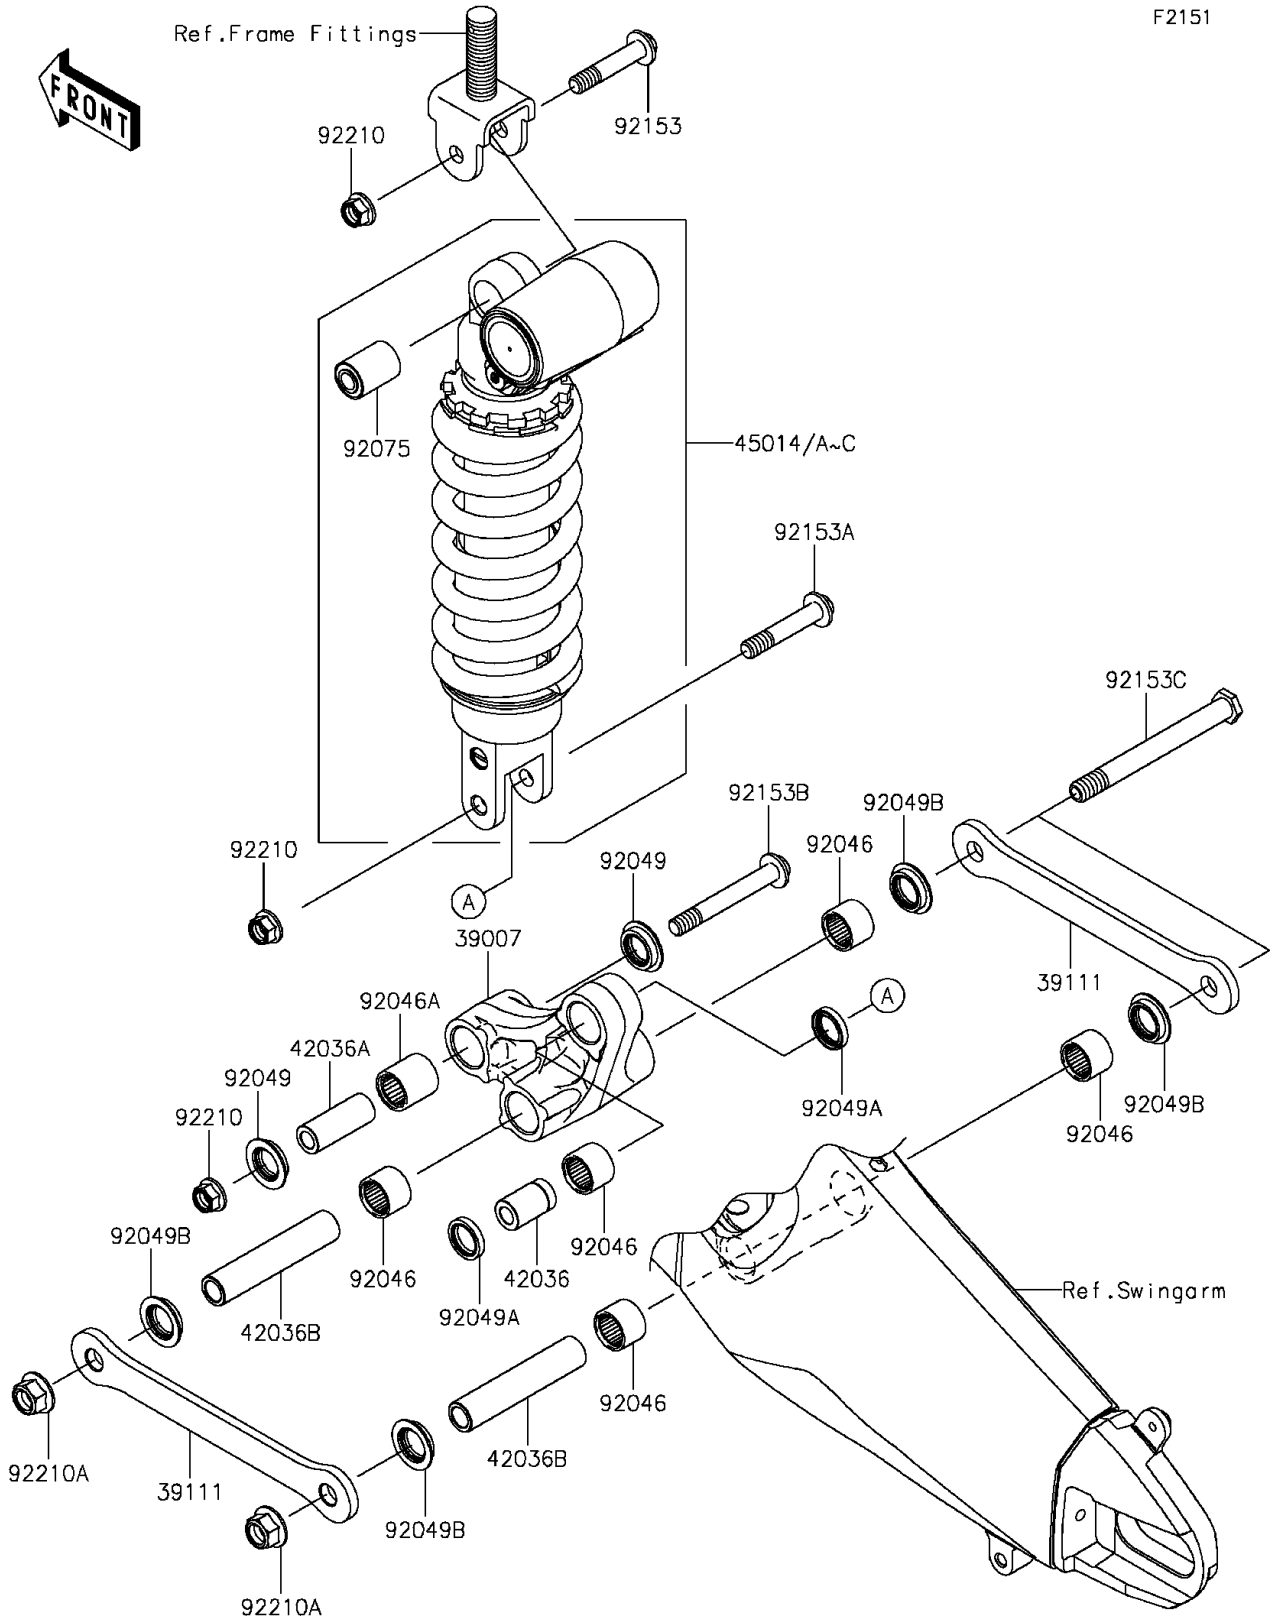

2014 NINJA® ZX™ -6R PARTS DIAGRAM

Suspension/Shock Absorber

F2151

2014 NINJA® ZX™ -6R PARTS LIST

Suspension/Shock Absorber

ITEM NAME	PART NUMBER	QUANTITY
ARM-SUSP,UNI TRAK (Ref # 39007)	39007-0045	1
ROD-TIE,SUSPENSION (Ref # 39111)	39111-0316	2
SLEEVE,10.1X18X30 (Ref # 42036)	42036-1258	1
SLEEVE,10.1X17X44.5 (Ref # 42036A)	42036-1342	1
SLEEVE,12.1X18X90 (Ref # 42036B)	42036-1360	2
SHOCKABSORBER,SPG RED+BODY BLK (Ref # 45014A)	45014-0393-23G	1
SHOCKABSORBER,SPG SIL+BODY BLK (Ref # 45014B)	45014-0393-23I	1
BEARING-NEEDLE,SFYZM182417 (Ref # 92046)	92046-1272	5
BEARING-NEEDLE,SFYZM172425 (Ref # 92046A)	92046-1273	1
SEAL-OIL,MHA17245.7F (Ref # 92049)	92049-1223	2
SEAL-OIL,MHA18244 (Ref # 92049A)	92049-1225	2
SEAL-OIL,KCR MF018N1 (Ref # 92049B)	92049-1493	4
DAMPER,SHOCKABSORBER (Ref # 92075)	92075-1426	1
BOLT,FLANGED,10X51 (Ref # 92153)	92153-1545	1
BOLT,FLANGED,10X55 (Ref # 92153A)	92153-1546	1
BOLT,FLANGED,10X77 (Ref # 92153B)	92153-1547	1
BOLT,12X114 (Ref # 92153C)	92153-1662	2
NUT,LOCK,FLANGED,10MM (Ref # 92210)	92210-1139	3
NUT,LOCK,FLANGED,12MM (Ref # 92210A)	92210-1150	2
SHOCKABSORBER,SPG WHT+BODY BLK (Ref # 45014)	45014-0393-23F	1