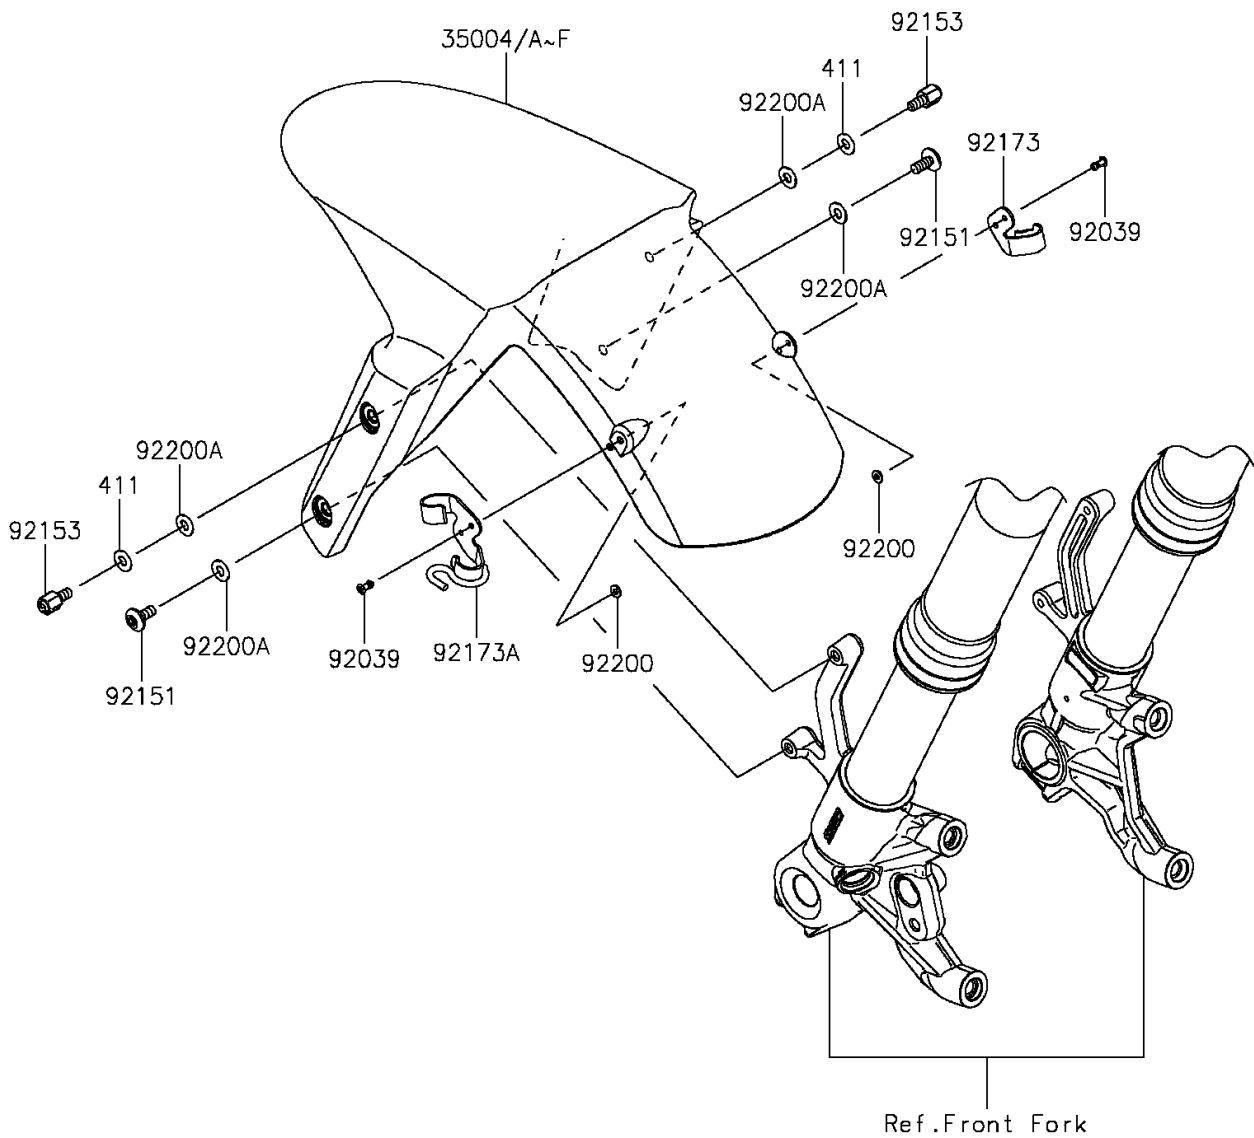

2015 Ninja® ZX™ -6R 30th Anniversary PARTS DIAGRAM

Front Fender(s)

F2171

2015 Ninja® ZX™ -6R 30th Anniversary PARTS LIST

Front Fender(s)

ITEM NAME	PART NUMBER	QUANTITY
WASHER-PLAIN,6MM (Ref # 411)	411AB0600	2
FENDER-FRONT,L.GREEN (Ref # 35004F)	35004-0310-777	1
RIVET (Ref # 92039)	92039-1231	4
BOLT,SOCKET,6X14 (Ref # 92151)	92151-1654	2
BOLT,6MM (Ref # 92153)	92153-0335	2
CLAMP,FR FENDER,RH (Ref # 92173)	92173-0984	1
CLAMP,FR FENDER,LH (Ref # 92173A)	92173-1065	1
WASHER,3.5X8X1 (Ref # 92200)	92200-1251	4
WASHER,6.5X14X1 (Ref # 92200A)	92200-1388	4