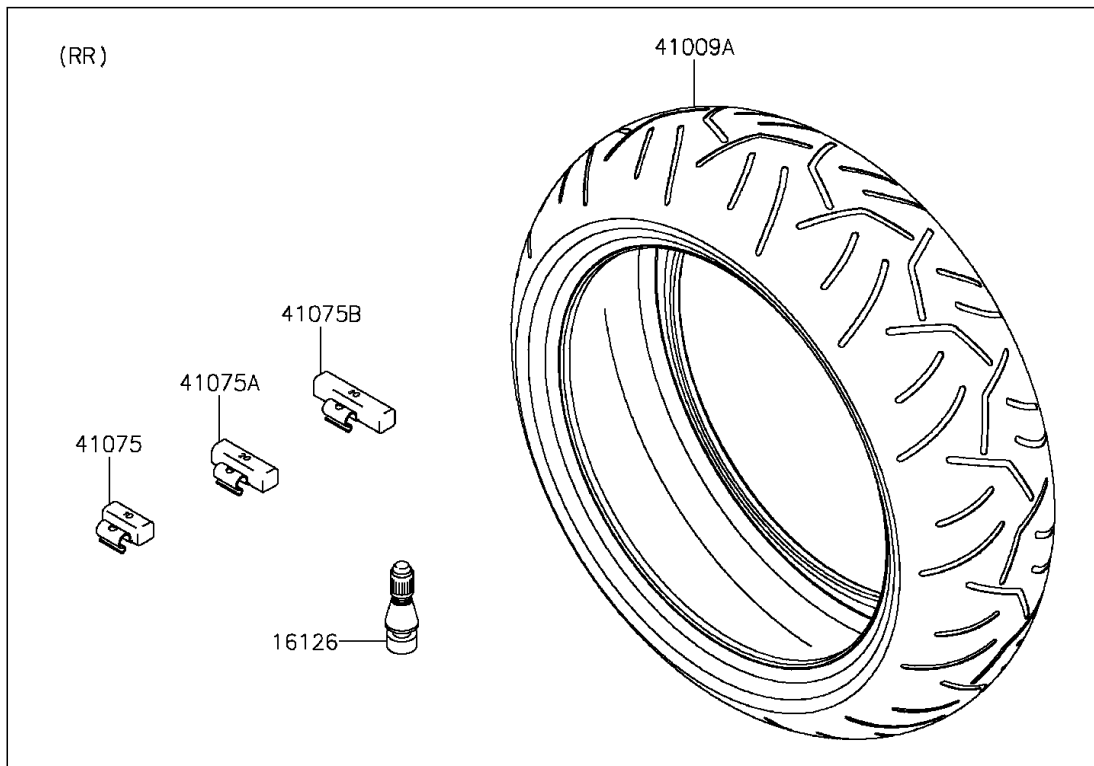

# 2013 NINJA® ZX™ -6R PARTS DIAGRAM

Tires

F2210

### Tires

ITEM NAME	PART NUMBER	QUANTITY
VALVE,TIRE (Ref # 16126)	16126-1140	2
TIRE,FR,120/70ZR17(58W),S20F (Ref # 41009)	41009-0529	1
TIRE,RR,180/55ZR17(73W),S20R (Ref # 41009A)	41009-0530	1
BALANCER-WHEEL,10G,SILVER (Ref # 41075)	41075-0007	AR
BALANCER-WHEEL,20G,SILVER (Ref # 41075A)	41075-0008	AR
BALANCER-WHEEL,30G,SILVER (Ref # 41075B)	41075-0009	AR