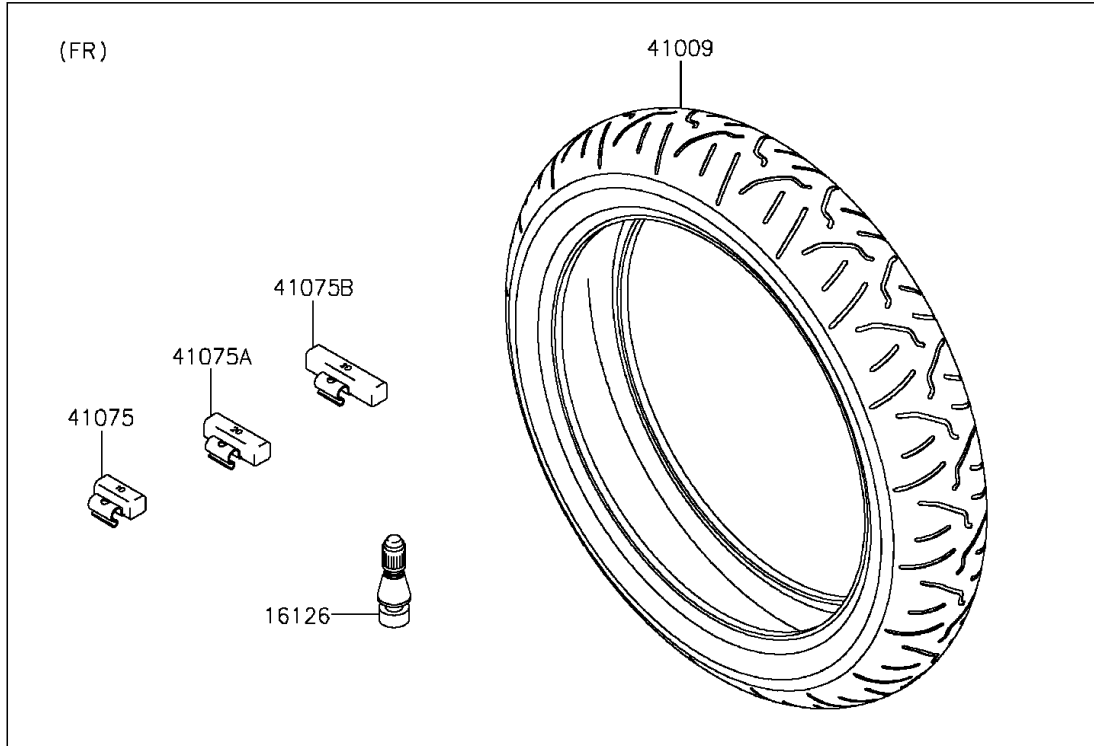

# 2013 NINJA® ZX™ -6R PARTS DIAGRAM

Tires

F2210

### Tires

ITEM NAME	PART NUMBER	QUANTITY
VALVE,TIRE (Ref # 16126)	16126-1140	2
TIRE,FR,120/70ZR17(58W),S20F (Ref # 41009)	41009-0529	1
TIRE,RR,180/55ZR17(73W),S20R (Ref # 41009A)	41009-0530	1
BALANCER-WHEEL,10G,SILVER (Ref # 41075)	41075-0007	AR
BALANCER-WHEEL,20G,SILVER (Ref # 41075A)	41075-0008	AR
BALANCER-WHEEL,30G,SILVER (Ref # 41075B)	41075-0009	AR