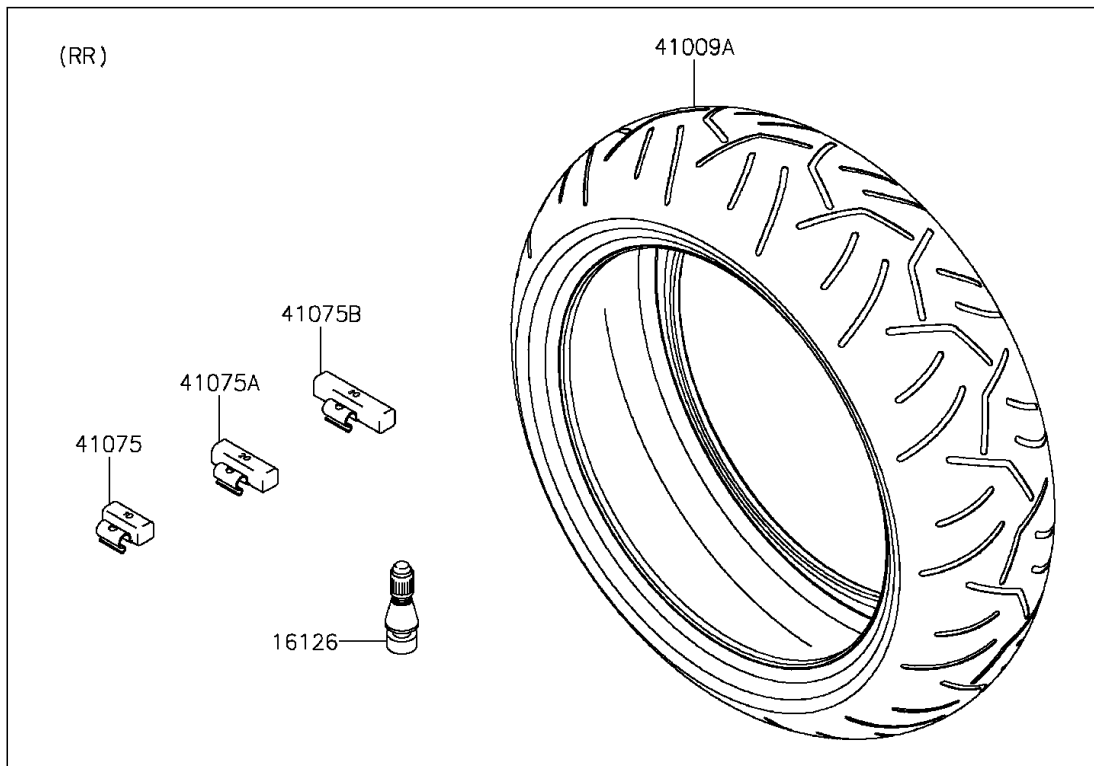

2015 Ninja® ZX™ -6R 30th Anniversary PARTS DIAGRAM

Tires

F2210

2015 Ninja® ZX™ -6R 30th Anniversary PARTS LIST

Tires

ITEM NAME	PART NUMBER	QUANTITY
VALVE,TIRE (Ref # 16126)	16126-1140	2
TIRE,FR,120/70ZR17(58W),S20F (Ref # 41009)	41009-0529	1
TIRE,RR,180/55ZR17(73W),S20R (Ref # 41009A)	41009-0530	1
BALANCER-WHEEL,10G,SILVER (Ref # 41075)	41075-0007	AR
BALANCER-WHEEL,20G,SILVER (Ref # 41075A)	41075-0008	AR
BALANCER-WHEEL,30G,SILVER (Ref # 41075B)	41075-0009	AR