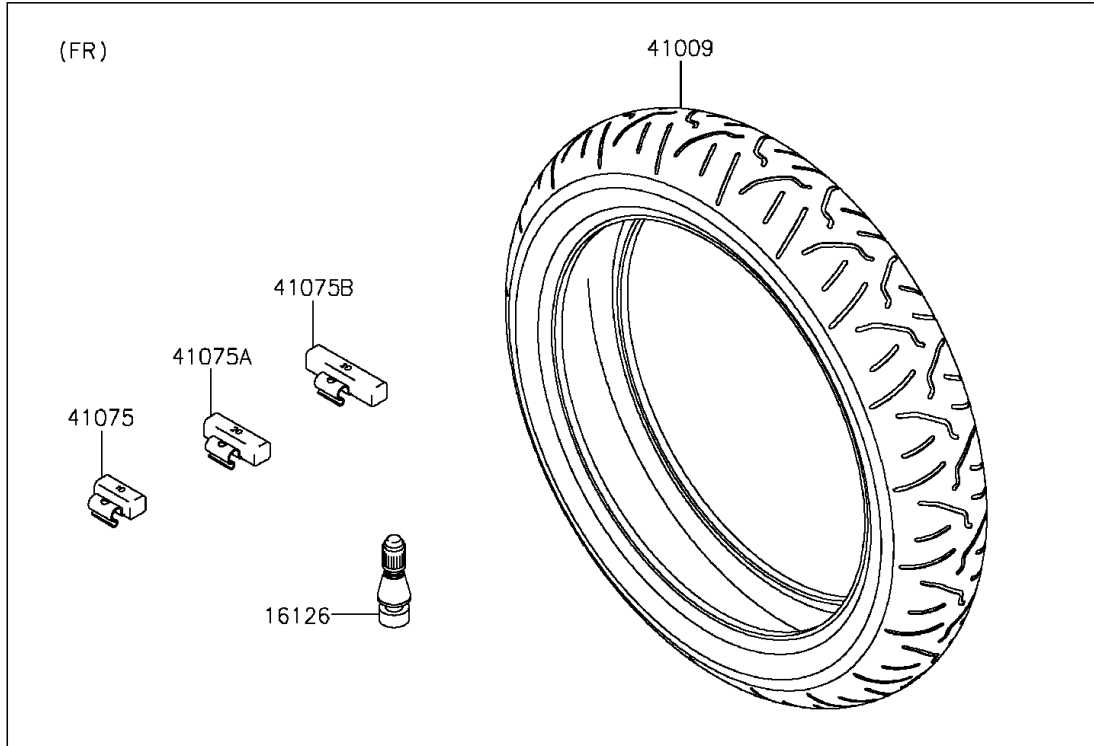

2015 Ninja® ZX™ -6R 30th Anniversary PARTS DIAGRAM

Tires

F2210

2015 Ninja® ZX™ -6R 30th Anniversary PARTS LIST

Tires

ITEM NAME	PART NUMBER	QUANTITY
VALVE,TIRE (Ref # 16126)	16126-1140	2
TIRE,FR,120/70ZR17(58W),S20F (Ref # 41009)	41009-0529	1
TIRE,RR,180/55ZR17(73W),S20R (Ref # 41009A)	41009-0530	1
BALANCER-WHEEL,10G,SILVER (Ref # 41075)	41075-0007	AR
BALANCER-WHEEL,20G,SILVER (Ref # 41075A)	41075-0008	AR
BALANCER-WHEEL,30G,SILVER (Ref # 41075B)	41075-0009	AR