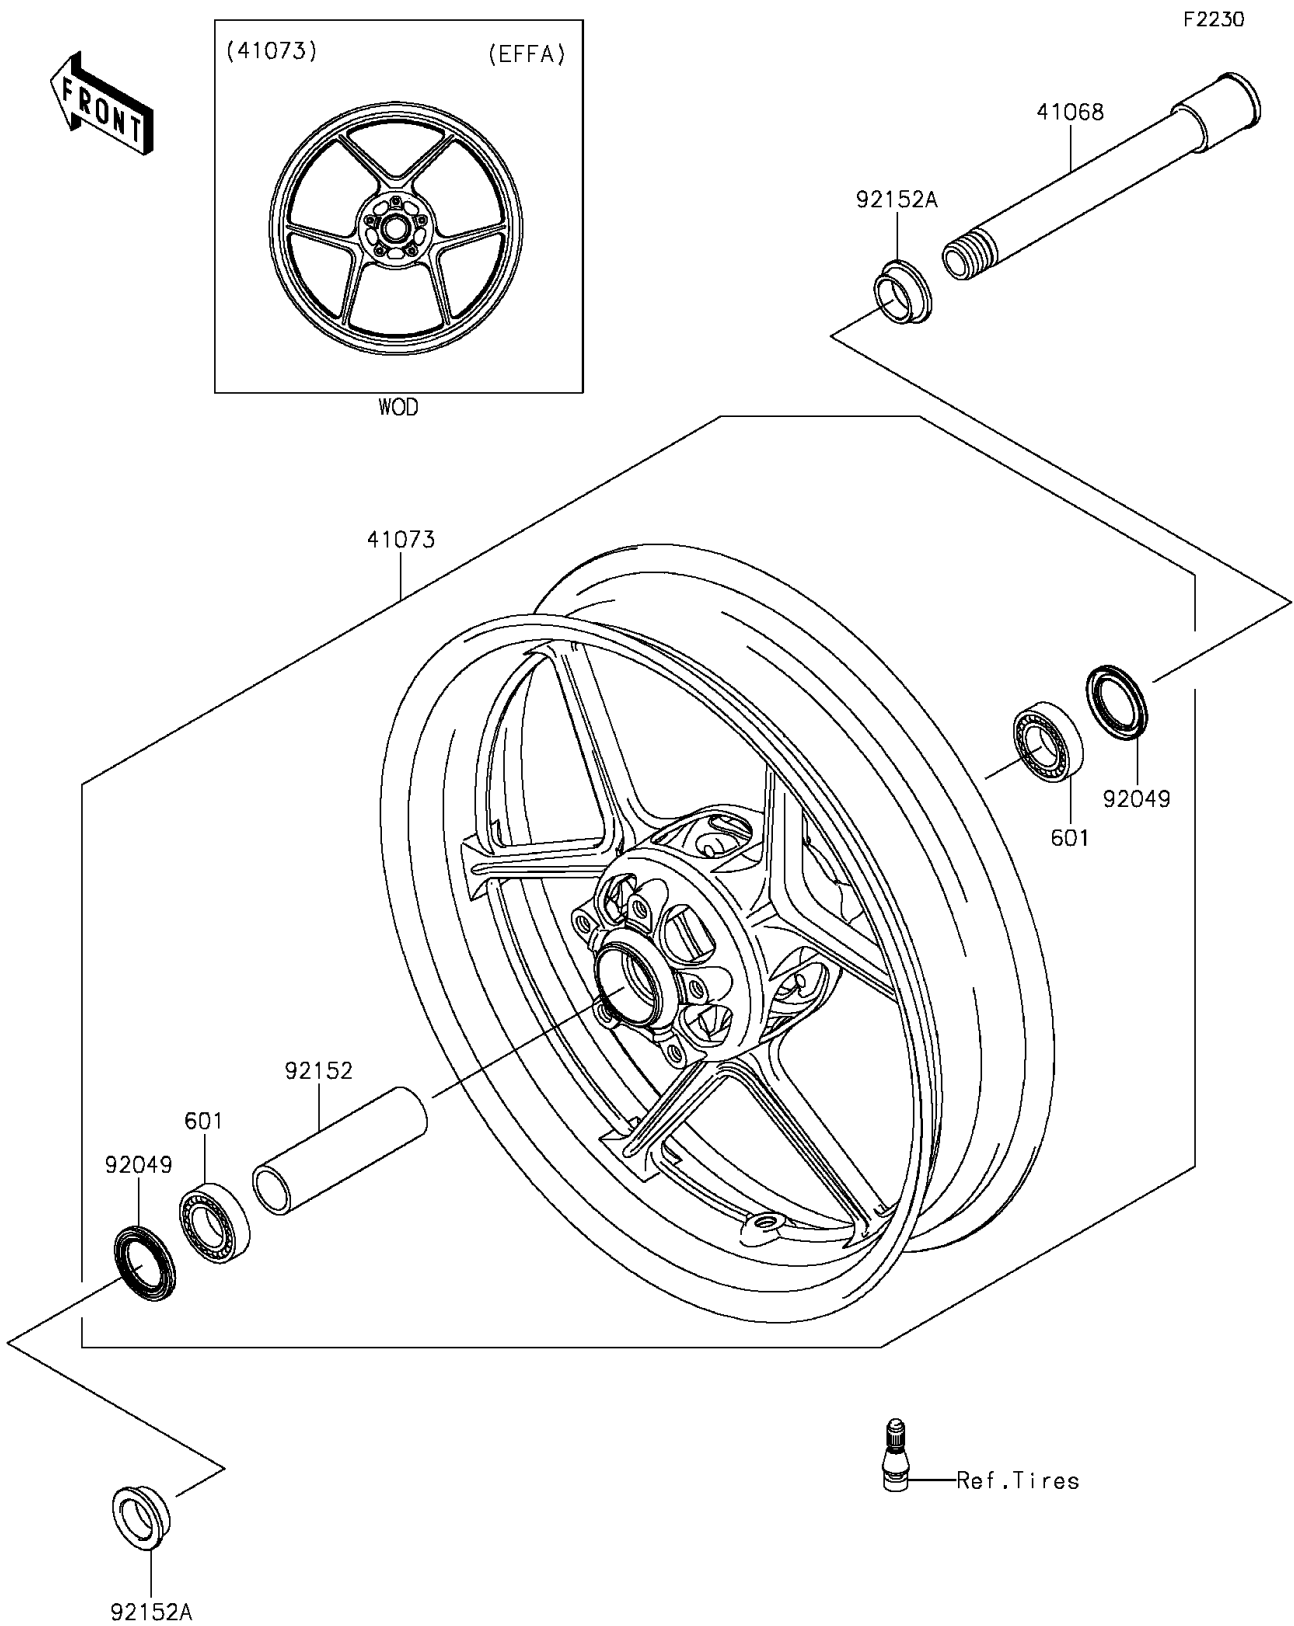

2015 Ninja[®] ZX[™]-6R 30th Anniversary PARTS DIAGRAM

Front Wheel

2015 Ninja® ZX™ -6R 30th Anniversary PARTS LIST

Front Wheel

ITEM NAME	PART NUMBER	QUANTITY
BEARING-BALL,#6005UU (Ref # 601)	601B6005UU	2
AXLE,FR (Ref # 41068)	41068-1463	1
WHEEL-ASSY,FR,G.BLACK (Ref # 41073)	41073-0596-18F	1
SEAL-OIL,BJN-C2 32X47X5 (Ref # 92049)	92049-0050	2
COLLAR,FR HUB,L=115 (Ref # 92152)	92152-0242	1
COLLAR,FR AXLE,L=13 (Ref # 92152A)	92152-1470	2