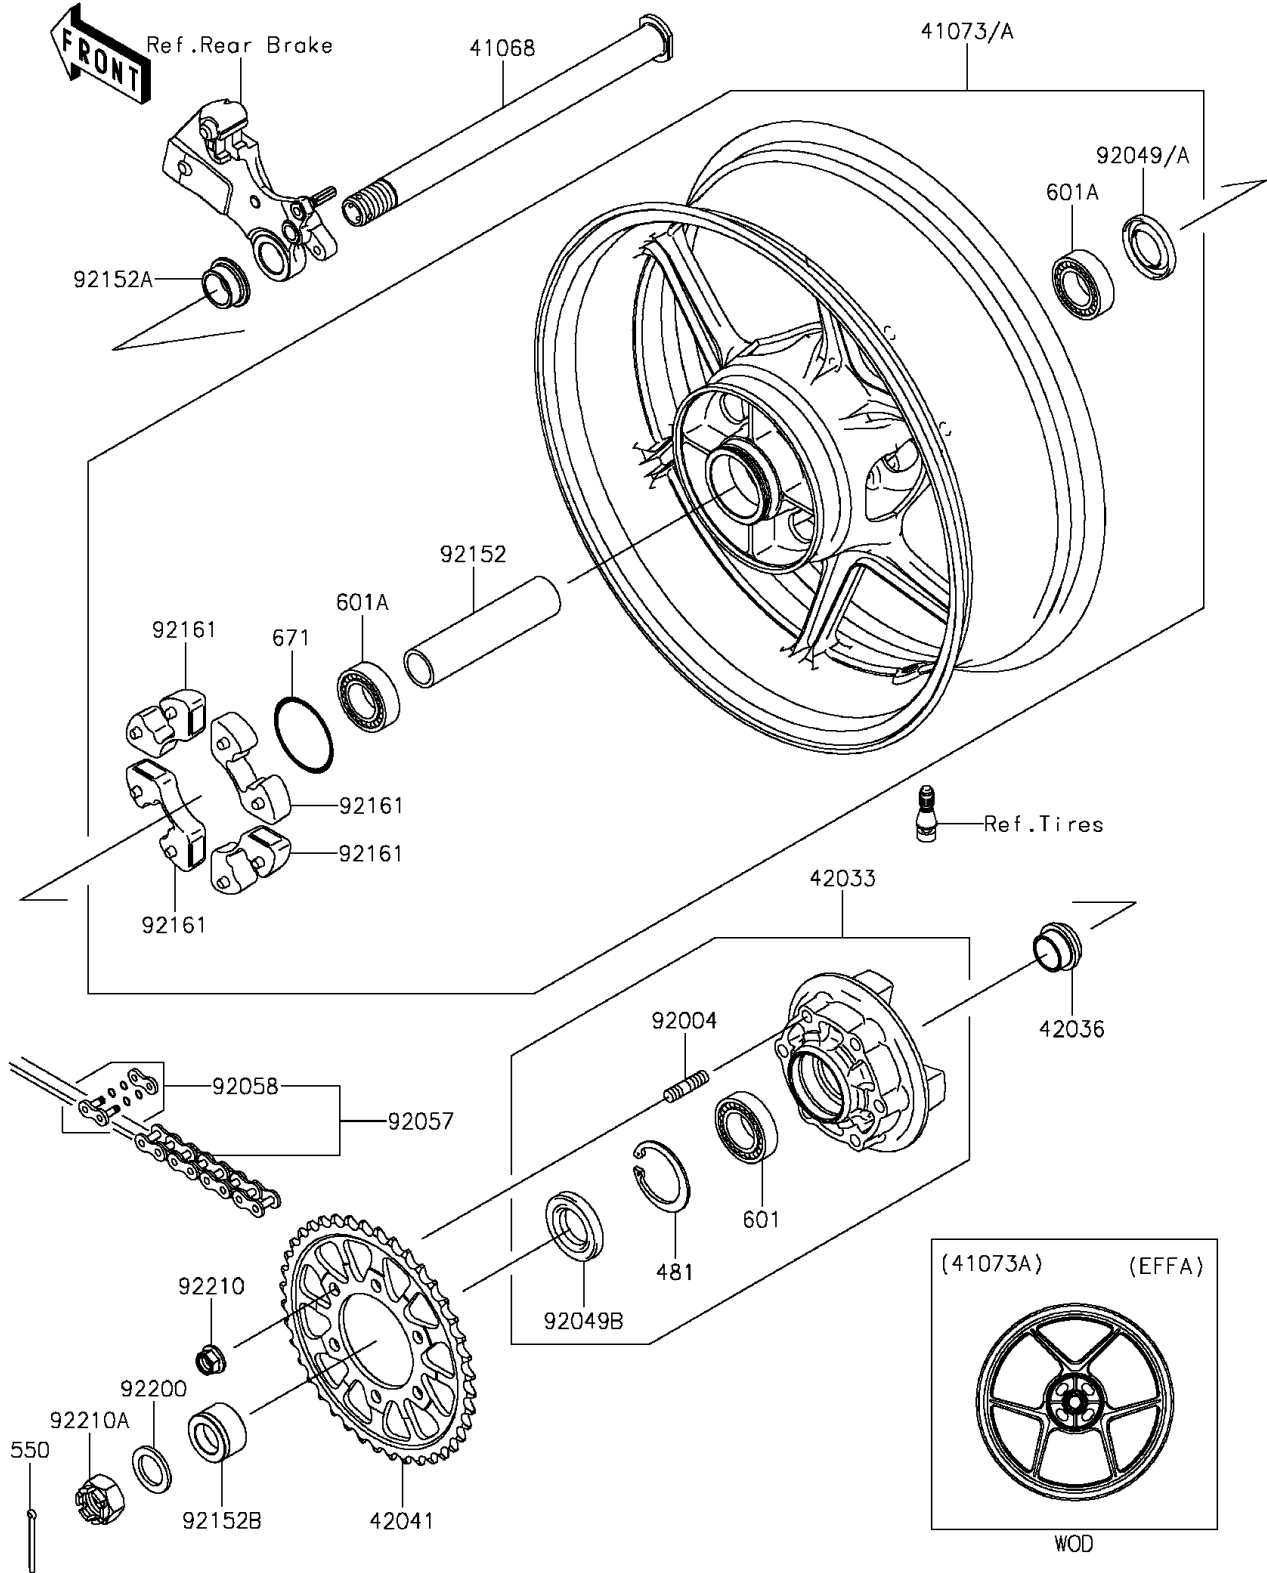

2014 NINJA® ZX™ -6R PARTS DIAGRAM

Rear Wheel/Chain

F2240

2014 NINJA® ZX™ -6R PARTS LIST

Rear Wheel/Chain

ITEM NAME	PART NUMBER	QUANTITY
-----------	-------------	----------